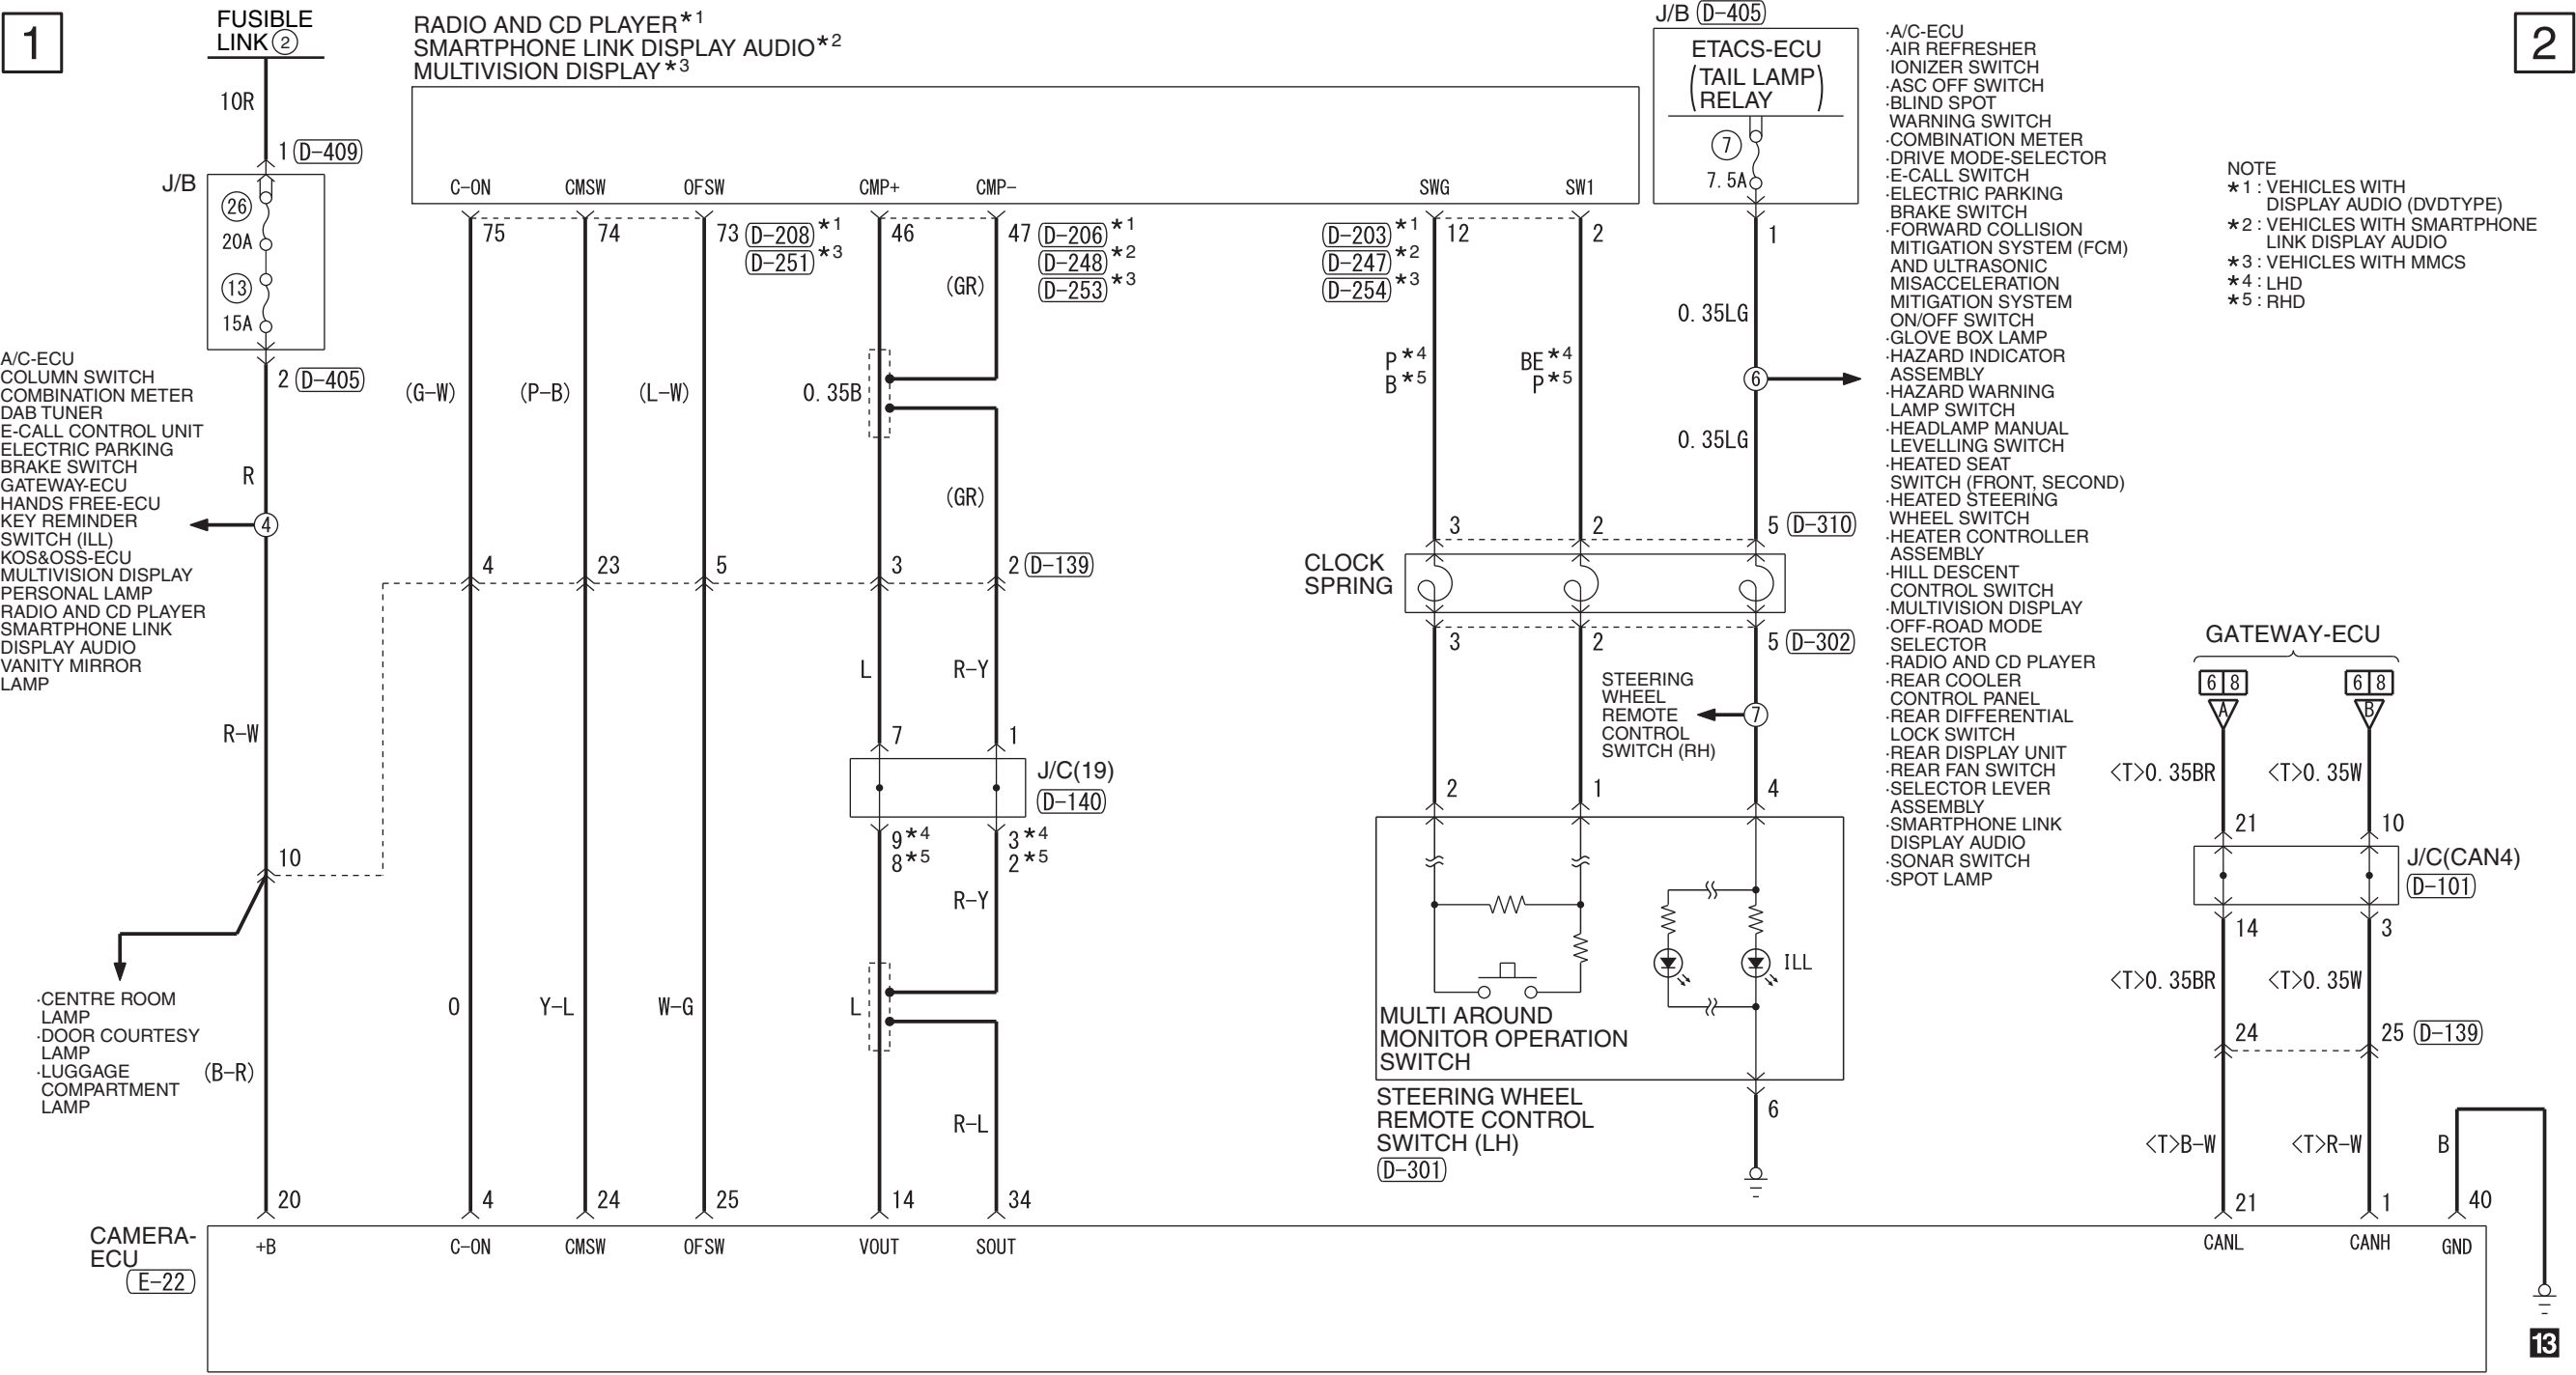

RADIO AND CD PLAYER\*1  
SMARTPHONE LINK DISPLAY AUDIO\*2  
MULTIVISION DISPLAY\*3

J/B (D-405)

ETACS-ECU (TAIL LAMP RELAY)

7.5A

- A/C-ECU
- AIR REFRESHER
- IONIZER SWITCH
- ASC OFF SWITCH
- BLIND SPOT
- WARNING SWITCH
- COMBINATION METER
- DRIVE MODE-SELECTOR
- E-CALL SWITCH
- ELECTRIC PARKING
- BRAKE SWITCH
- FORWARD COLLISION MITIGATION SYSTEM (FCM) AND ULTRASONIC MISACCELERATION MITIGATION SYSTEM
- ON/OFF SWITCH
- GLOVE BOX LAMP
- HAZARD INDICATOR ASSEMBLY
- HAZARD WARNING LAMP SWITCH
- HEADLAMP MANUAL LEVELLING SWITCH
- HEATED SEAT SWITCH (FRONT, SECOND)
- HEATED STEERING WHEEL SWITCH
- HEATER CONTROLLER ASSEMBLY
- HILL DESCENT CONTROL SWITCH
- MULTIVISION DISPLAY
- OFF-ROAD MODE SELECTOR
- RADIO AND CD PLAYER
- REAR COOLER CONTROL PANEL
- REAR DIFFERENTIAL LOCK SWITCH
- REAR DISPLAY UNIT
- REAR FAN SWITCH
- SELECTOR LEVER ASSEMBLY
- SMARTPHONE LINK DISPLAY AUDIO
- SONAR SWITCH
- SPOT LAMP

NOTE

- \*1 : VEHICLES WITH DISPLAY AUDIO (DVDTYPE)
- \*2 : VEHICLES WITH SMARTPHONE LINK DISPLAY AUDIO
- \*3 : VEHICLES WITH MMCS
- \*4 : LHD
- \*5 : RHD

- A/C-ECU
- COLUMN SWITCH
- COMBINATION METER
- DAB TUNER
- E-CALL CONTROL UNIT
- ELECTRIC PARKING
- BRAKE SWITCH
- GATEWAY-ECU
- HANDS FREE-ECU
- KEY REMINDER SWITCH (ILL)
- KOS&OSS-ECU
- MULTIVISION DISPLAY
- PERSONAL LAMP
- RADIO AND CD PLAYER
- SMARTPHONE LINK DISPLAY AUDIO
- VANITY MIRROR LAMP

- CENTRE ROOM LAMP
- DOOR COURTESY LAMP
- LUGGAGE COMPARTMENT LAMP

Wire colour code  
 B : Black LG : Light green G : Green L : Blue W : White Y : Yellow SB : Sky blue BR : Brown  
 O : Orange GR : Grey R : Red P : Pink V : Violet PU : Purple SI : Silver BE : Beige