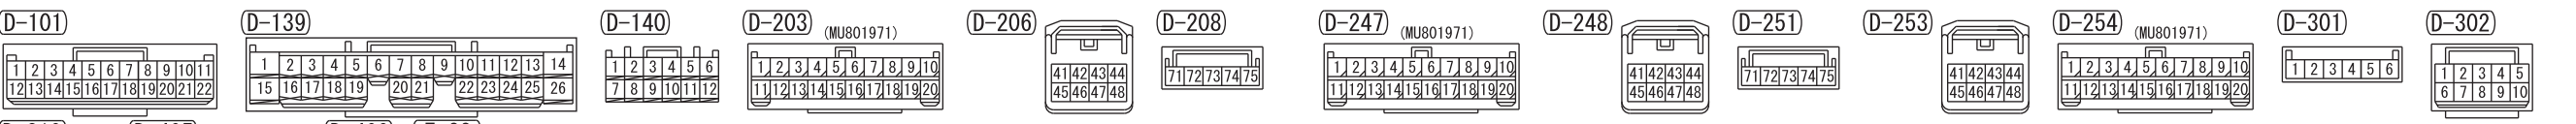

RADIO AND CD PLAYER*1
SMARTPHONE LINK DISPLAY AUDIO*2
MULTIVISION DISPLAY*3

J/B (D-405)

ETACS-ECU (TAIL LAMP RELAY)

7.5A

- ·A/C-ECU
- ·AIR REFRESHER
- ·IONIZER SWITCH
- ·ASC OFF SWITCH
- ·BLIND SPOT
- ·WARNING SWITCH
- ·COMBINATION METER
- ·DRIVE MODE-SELECTOR
- ·E-CALL SWITCH
- ·ELECTRIC PARKING
- ·BRAKE SWITCH
- ·FORWARD COLLISION MITIGATION SYSTEM (FCM) AND ULTRASONIC MISACCELERATION MITIGATION SYSTEM
- ·ON/OFF SWITCH
- ·GLOVE BOX LAMP
- ·HAZARD INDICATOR ASSEMBLY
- ·HAZARD WARNING LAMP SWITCH
- ·HEADLAMP MANUAL LEVELLING SWITCH
- ·HEATED SEAT SWITCH (FRONT, SECOND)
- ·HEATED STEERING WHEEL SWITCH
- ·HEATER CONTROLLER ASSEMBLY
- ·HILL DESCENT CONTROL SWITCH
- ·MULTIVISION DISPLAY
- ·OFF-ROAD MODE SELECTOR
- ·RADIO AND CD PLAYER
- ·REAR COOLER CONTROL PANEL
- ·REAR DIFFERENTIAL LOCK SWITCH
- ·REAR DISPLAY UNIT
- ·REAR FAN SWITCH
- ·SELECTOR LEVER ASSEMBLY
- ·SMARTPHONE LINK DISPLAY AUDIO
- ·SONAR SWITCH
- ·SPOT LAMP

NOTE

- *1 : VEHICLES WITH DISPLAY AUDIO (DVDTYPE)
- *2 : VEHICLES WITH SMARTPHONE LINK DISPLAY AUDIO
- *3 : VEHICLES WITH MMCS
- *4 : LHD
- *5 : RHD

- ·A/C-ECU
- ·COLUMN SWITCH
- ·COMBINATION METER
- ·DAB TUNER
- ·E-CALL CONTROL UNIT
- ·ELECTRIC PARKING
- ·BRAKE SWITCH
- ·GATEWAY-ECU
- ·HANDS FREE-ECU
- ·KEY REMINDER SWITCH (ILL)
- ·KOS&OSS-ECU
- ·MULTIVISION DISPLAY
- ·PERSONAL LAMP
- ·RADIO AND CD PLAYER
- ·SMARTPHONE LINK DISPLAY AUDIO
- ·VANITY MIRROR LAMP

- ·CENTRE ROOM LAMP
- ·DOOR COURTESY LAMP
- ·LUGGAGE COMPARTMENT LAMP

Wire colour code
B : Black LG : Light green G : Green L : Blue W : White Y : Yellow SB : Sky blue BR : Brown
O : Orange GR : Grey R : Red P : Pink V : Violet PU : Purple SI : Silver BE : Beige