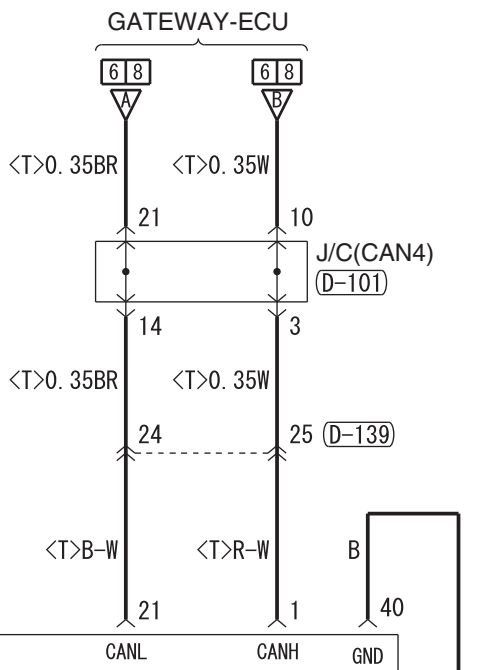

RADIO AND CD PLAYER\*1  
SMARTPHONE LINK DISPLAY AUDIO\*2  
MULTIVISION DISPLAY\*3

J/B (D-405)

ETACS-ECU (TAIL LAMP RELAY)

7.5A

- A/C-ECU
- AIR REFRESHER
- IONIZER SWITCH
- ASC OFF SWITCH
- BLIND SPOT
- WARNING SWITCH
- COMBINATION METER
- DRIVE MODE-SELECTOR
- E-CALL SWITCH
- ELECTRIC PARKING
- BRAKE SWITCH
- FORWARD COLLISION MITIGATION SYSTEM (FCM) AND ULTRASONIC MISACCELERATION MITIGATION SYSTEM
- ON/OFF SWITCH
- GLOVE BOX LAMP
- HAZARD INDICATOR ASSEMBLY
- HAZARD WARNING LAMP SWITCH
- HEADLAMP MANUAL LEVELLING SWITCH
- HEATED SEAT SWITCH (FRONT, SECOND)
- HEATED STEERING WHEEL SWITCH
- HEATER CONTROLLER ASSEMBLY
- HILL DESCENT CONTROL SWITCH
- MULTIVISION DISPLAY
- OFF-ROAD MODE SELECTOR
- RADIO AND CD PLAYER
- REAR COOLER CONTROL PANEL
- REAR DIFFERENTIAL LOCK SWITCH
- REAR DISPLAY UNIT
- REAR FAN SWITCH
- SELECTOR LEVER ASSEMBLY
- SMARTPHONE LINK DISPLAY AUDIO
- SONAR SWITCH
- SPOT LAMP

NOTE

- \*1 : VEHICLES WITH DISPLAY AUDIO (DVDTYPE)
- \*2 : VEHICLES WITH SMARTPHONE LINK DISPLAY AUDIO
- \*3 : VEHICLES WITH MMCS
- \*4 : LHD
- \*5 : RHD

- A/C-ECU
- COLUMN SWITCH
- COMBINATION METER
- DAB TUNER
- E-CALL CONTROL UNIT
- ELECTRIC PARKING
- BRAKE SWITCH
- GATEWAY-ECU
- HANDS FREE-ECU
- KEY REMINDER SWITCH (ILL)
- KOS&OSS-ECU
- MULTIVISION DISPLAY
- PERSONAL LAMP
- RADIO AND CD PLAYER
- SMARTPHONE LINK DISPLAY AUDIO
- VANITY MIRROR LAMP

- CENTRE ROOM LAMP
- DOOR COURTESY LAMP
- LUGGAGE COMPARTMENT LAMP

Wire colour code  
 B : Black LG : Light green G : Green L : Blue W : White Y : Yellow SB : Sky blue BR : Brown  
 O : Orange GR : Grey R : Red P : Pink V : Violet PU : Purple SI : Silver BE : Beige