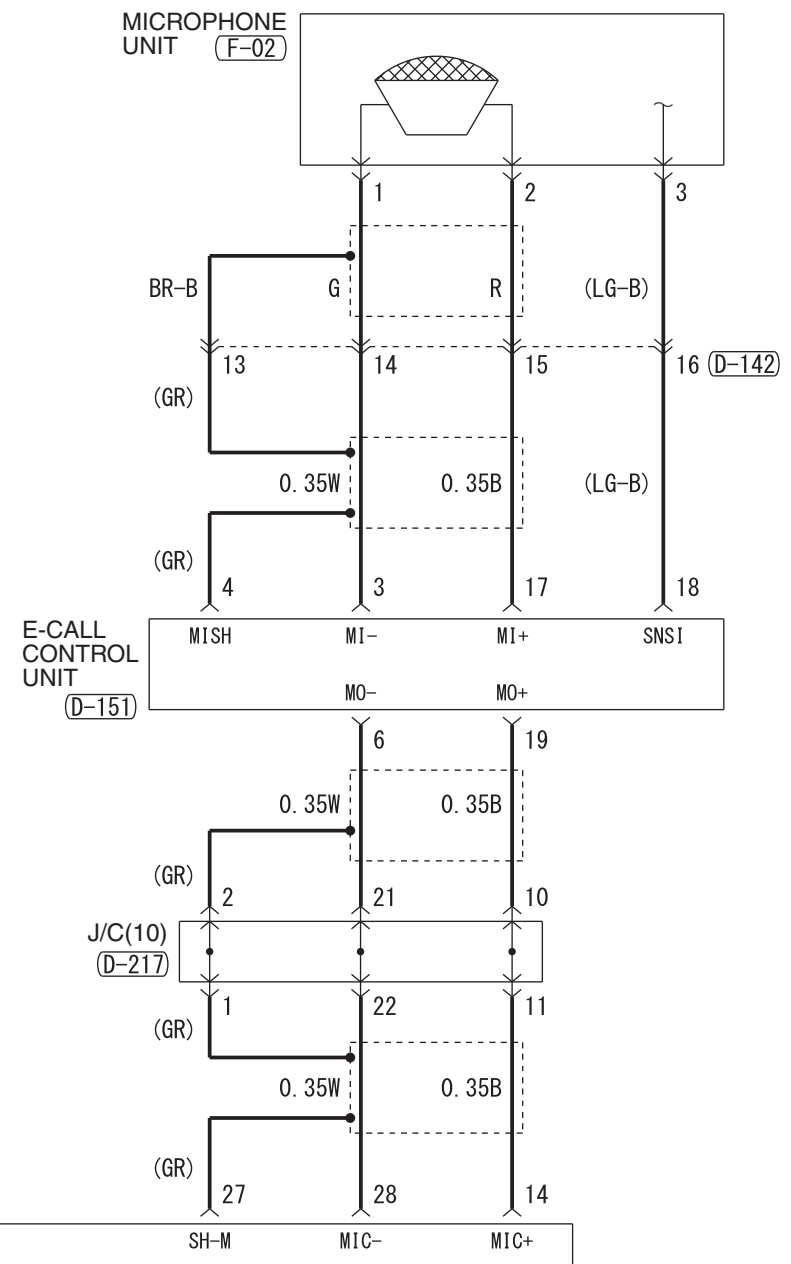

- A/C-ECU
- CAMERA-ECU
- CENTRE ROOM LAMP
- COLUMN SWITCH
- COMBINATION METER
- DAB TUNER
- DOOR COURTESY LAMP
- E-CALL CONTROL UNIT
- ELECTRIC PARKING BRAKE SWITCH
- GATEWAY-ECU
- KEY REMINDER SWITCH (ILL)
- KOS&OSS-ECU
- LUGGAGE COMPARTMENT LAMP
- MULTIVISION DISPLAY
- PERSONAL LAMP
- RADIO AND CD PLAYER
- VANITY MIRROR LAMP

- AIR REFRESHER IONIZER SWITCH
- A/C-ECU
- ASC OFF SWITCH
- BLIND SPOT WARNING SWITCH
- COMBINATION METER
- DRIVE MODE-SELECTOR
- E-CALL SWITCH
- ELECTRIC PARKING BRAKE SWITCH
- FORWARD COLLISION MITIGATION SYSTEM (FCM) AND ULTRASONIC MISACCELERATION MITIGATION SYSTEM ON/OFF SWITCH
- GLOVE BOX LAMP
- HAZARD INDICATOR ASSEMBLY
- HAZARD WARNING LAMP SWITCH
- HEADLAMP MANUAL LEVELLING SWITCH
- HEATED SEAT SWITCH (FRONT, SECOND)
- HEATED STEERING WHEEL SWITCH
- HEATER CONTROLLER ASSEMBLY
- HILL DESCENT CONTROL SWITCH
- MULTIVISION DISPLAY
- OFF-ROAD MODE SELECTOR
- RADIO AND CD PLAYER
- REAR COOLER CONTROL PANEL
- REAR DIFFERENTIAL LOCK SWITCH
- REAR DISPLAY UNIT
- REAR FAN SWITCH
- SELECTOR LEVER ASSEMBLY
- SONAR SWITCH
- SPOT LAMP

<VEHICLES WITH ERA-GLONASS SYSTEM>

Wire colour code
 B : Black LG : Light green G : Green L : Blue W : White Y : Yellow SB : Sky blue BR : Brown
 O : Orange GR : Grey R : Red P : Pink V : Violet PU : Purple SI : Silver BE : Beige