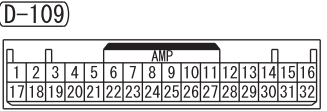

- AIR REFRESHER IONIZER SWITCH
- COMBINATION METER
- DRIVE MODE-SELECTOR
- ELECTRIC PARKING BRAKE SWITCH
- GLOVE BOX LAMP
- HAZARD INDICATOR ASSEMBLY
- HAZARD WARNING LAMP SWITCH
- HEATED SEAT SWITCH (SECOND)
- HILL DESCENT CONTROL SWITCH
- MULTIVISION DISPLAY
- OFF-ROAD MODE SELECTOR
- RADIO AND CD PLAYER
- REAR COOLER CONTROL PANEL
- REAR DIFFERENTIAL LOCK SWITCH
- REAR FAN SWITCH
- SELECTOR LEVER ASSEMBLY
- SMARTPHONE LINK DISPLAY AUDIO
- SPOT LAMP
- STEERING WHEEL REMOTE CONTROL SWITCH