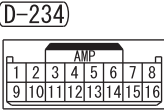

- AIR REFRESHER IONIZER SWITCH
- COMBINATION METER
- DRIVE MODE-SELECTOR
- ELECTRIC PARKING BRAKE SWITCH
- GLOVE BOX LAMP
- HAZARD INDICATOR ASSEMBLY
- HAZARD WARNING LAMP SWITCH
- HEATED SEAT SWITCH (SECOND)
- HILL DESCENT CONTROL SWITCH
- MULTIVISION DISPLAY
- OFF-ROAD MODE SELECTOR
- RADIO AND CD PLAYER
- REAR COOLER CONTROL PANEL
- REAR DIFFERENTIAL LOCK SWITCH
- REAR FAN SWITCH
- SELECTOR LEVER ASSEMBLY
- SMARTPHONE LINK DISPLAY AUDIO
- SPOT LAMP
- STEERING WHEEL REMOTE CONTROL SWITCH

Wire colour code  
 B : Black LG : Light green G : Green L : Blue W : White Y : Yellow SB : Sky blue BR : Brown  
 O : Orange GR : Grey R : Red P : Pink V : Violet PU : Purple SI : Silver BE : Beige