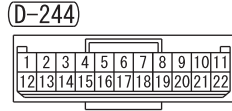

- AIR REFRESHER IONIZER SWITCH
- COMBINATION METER
- DRIVE MODE-SELECTOR
- ELECTRIC PARKING BRAKE SWITCH
- GLOVE BOX LAMP
- HAZARD INDICATOR ASSEMBLY
- HAZARD WARNING LAMP SWITCH
- HEATED SEAT SWITCH (SECOND)
- HILL DESCENT CONTROL SWITCH
- MULTIVISION DISPLAY
- OFF-ROAD MODE SELECTOR
- RADIO AND CD PLAYER
- REAR COOLER CONTROL PANEL
- REAR DIFFERENTIAL LOCK SWITCH
- REAR FAN SWITCH
- SELECTOR LEVER ASSEMBLY
- SMARTPHONE LINK DISPLAY AUDIO
- SPOT LAMP
- STEERING WHEEL REMOTE CONTROL SWITCH