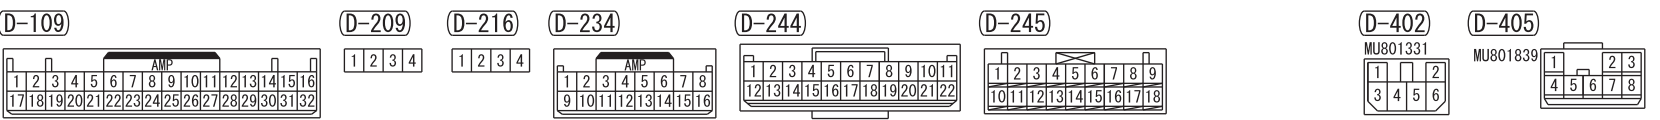

- AIR REFRESHER IONIZER SWITCH
- ASC OFF SWITCH
- COMBINATION METER
- DRIVE MODE-SELECTOR
- ELECTRIC PARKING BRAKE SWITCH
- GLOVE BOX LAMP
- HAZARD INDICATOR ASSEMBLY
- HAZARD WARNING LAMP SWITCH
- HILL DESCENT CONTROL SWITCH
- MULTIVISION DISPLAY
- OFF-ROAD MODE SELECTOR
- RADIO AND CD PLAYER
- REAR COOLER CONTROL PANEL
- REAR FAN SWITCH
- SMARTPHONE LINK DISPLAY AUDIO
- SONAR SWITCH
- SPOT LAMP
- STEERING WHEEL REMOTE CONTROL SWITCH

Wire colour code  
 B : Black LG : Light green G : Green L : Blue W : White Y : Yellow SB : Sky blue BR : Brown  
 O : Orange GR : Grey R : Red P : Pink V : Violet PU : Purple SI : Silver BE : Beige