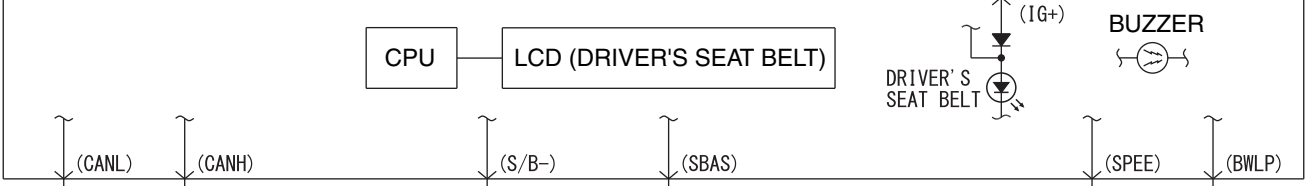

COMBINATION METER (D-215)

- NOTE
* : A/C-ECU
· AIR REFRESHER IONIZER SWITCH
· ASC OFF SWITCH
· BLIND SPOT WARNING SWITCH
· COMBINATION METER
· DRIVE MODE-SELECTOR
· ELECTRIC PARKING BRAKE SWITCH
· FORWARD COLLISION MITIGATION SYSTEM (FCM) AND ULTRASONIC MISACCELERATION MITIGATION SYSTEM ON/OFF SWITCH
· GLOVE BOX LAMP
· HEATED SEAT SWITCH (FRONT)
· HEATED SEAT SWITCH (SECOND)
· HILL DESCENT CONTROL SWITCH
· MULTIVISION DISPLAY
· OFF-ROAD MODE SELECTOR
· RADIO AND CD PLAYER
· REAR DIFFERENTIAL LOCK SWITCH
· REAR DISPLAY UNIT
· SELECTOR LEVER ASSEMBLY
· SMARTPHONE LINK DISPLAY AUDIO
· SONAR SWITCH
· SPOT LAMP
· STEERING WHEEL REMOTE CONTROL SWITCH

Wire colour code
B : Black LG : Light green G : Green L : Blue W : White Y : Yellow SB : Sky blue BR : Brown
O : Orange GR : Grey R : Red P : Pink V : Violet PU : Purple SI : Silver BE : Beige