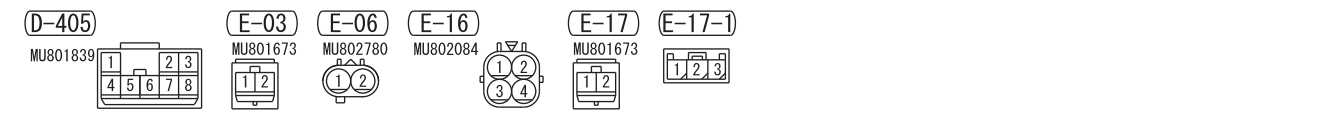

COMBINATION METER (D-215)

- NOTE
* : A/C-ECU
· AIR REFRESHER IONIZER SWITCH
· ASC OFF SWITCH
· BLIND SPOT WARNING SWITCH
· COMBINATION METER
· DRIVE MODE-SELECTOR
· ELECTRIC PARKING BRAKE SWITCH
· FORWARD COLLISION MITIGATION SYSTEM (FCM) AND ULTRASONIC MISACCELERATION MITIGATION SYSTEM ON/OFF SWITCH
· GLOVE BOX LAMP
· HEATED SEAT SWITCH (FRONT)
· HEATED SEAT SWITCH (SECOND)
· HILL DESCENT CONTROL SWITCH
· MULTIVISION DISPLAY
· OFF-ROAD MODE SELECTOR
· RADIO AND CD PLAYER
· REAR DIFFERENTIAL LOCK SWITCH
· REAR DISPLAY UNIT
· SELECTOR LEVER ASSEMBLY
· SMARTPHONE LINK DISPLAY AUDIO
· SONAR SWITCH
· SPOT LAMP
· STEERING WHEEL REMOTE CONTROL SWITCH

Wire colour code
B : Black LG : Light green G : Green L : Blue W : White Y : Yellow SB : Sky blue BR : Brown
O : Orange GR : Grey R : Red P : Pink V : Violet PU : Purple SI : Silver BE : Beige