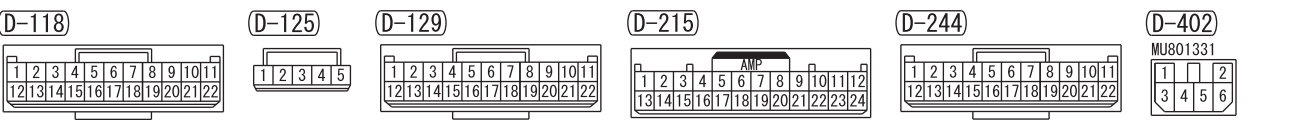

COMBINATION METER (D-215)

- NOTE
* : A/C-ECU
· AIR REFRESHER IONIZER SWITCH
· ASC OFF SWITCH
· BLIND SPOT WARNING SWITCH
· COMBINATION METER
· DRIVE MODE-SELECTOR
· ELECTRIC PARKING BRAKE SWITCH
· FORWARD COLLISION MITIGATION SYSTEM (FCM) AND ULTRASONIC MISACCELERATION MITIGATION SYSTEM ON/OFF SWITCH
· GLOVE BOX LAMP
· HEATED SEAT SWITCH (FRONT)
· HEATED SEAT SWITCH (SECOND)
· HILL DESCENT CONTROL SWITCH
· MULTIVISION DISPLAY
· OFF-ROAD MODE SELECTOR
· RADIO AND CD PLAYER
· REAR DIFFERENTIAL LOCK SWITCH
· REAR DISPLAY UNIT
· SELECTOR LEVER ASSEMBLY
· SMARTPHONE LINK DISPLAY AUDIO
· SONAR SWITCH
· SPOT LAMP
· STEERING WHEEL REMOTE CONTROL SWITCH

Wire colour code
B : Black LG : Light green G : Green L : Blue W : White Y : Yellow SB : Sky blue BR : Brown
O : Orange GR : Grey R : Red P : Pink V : Violet PU : Purple SI : Silver BE : Beige