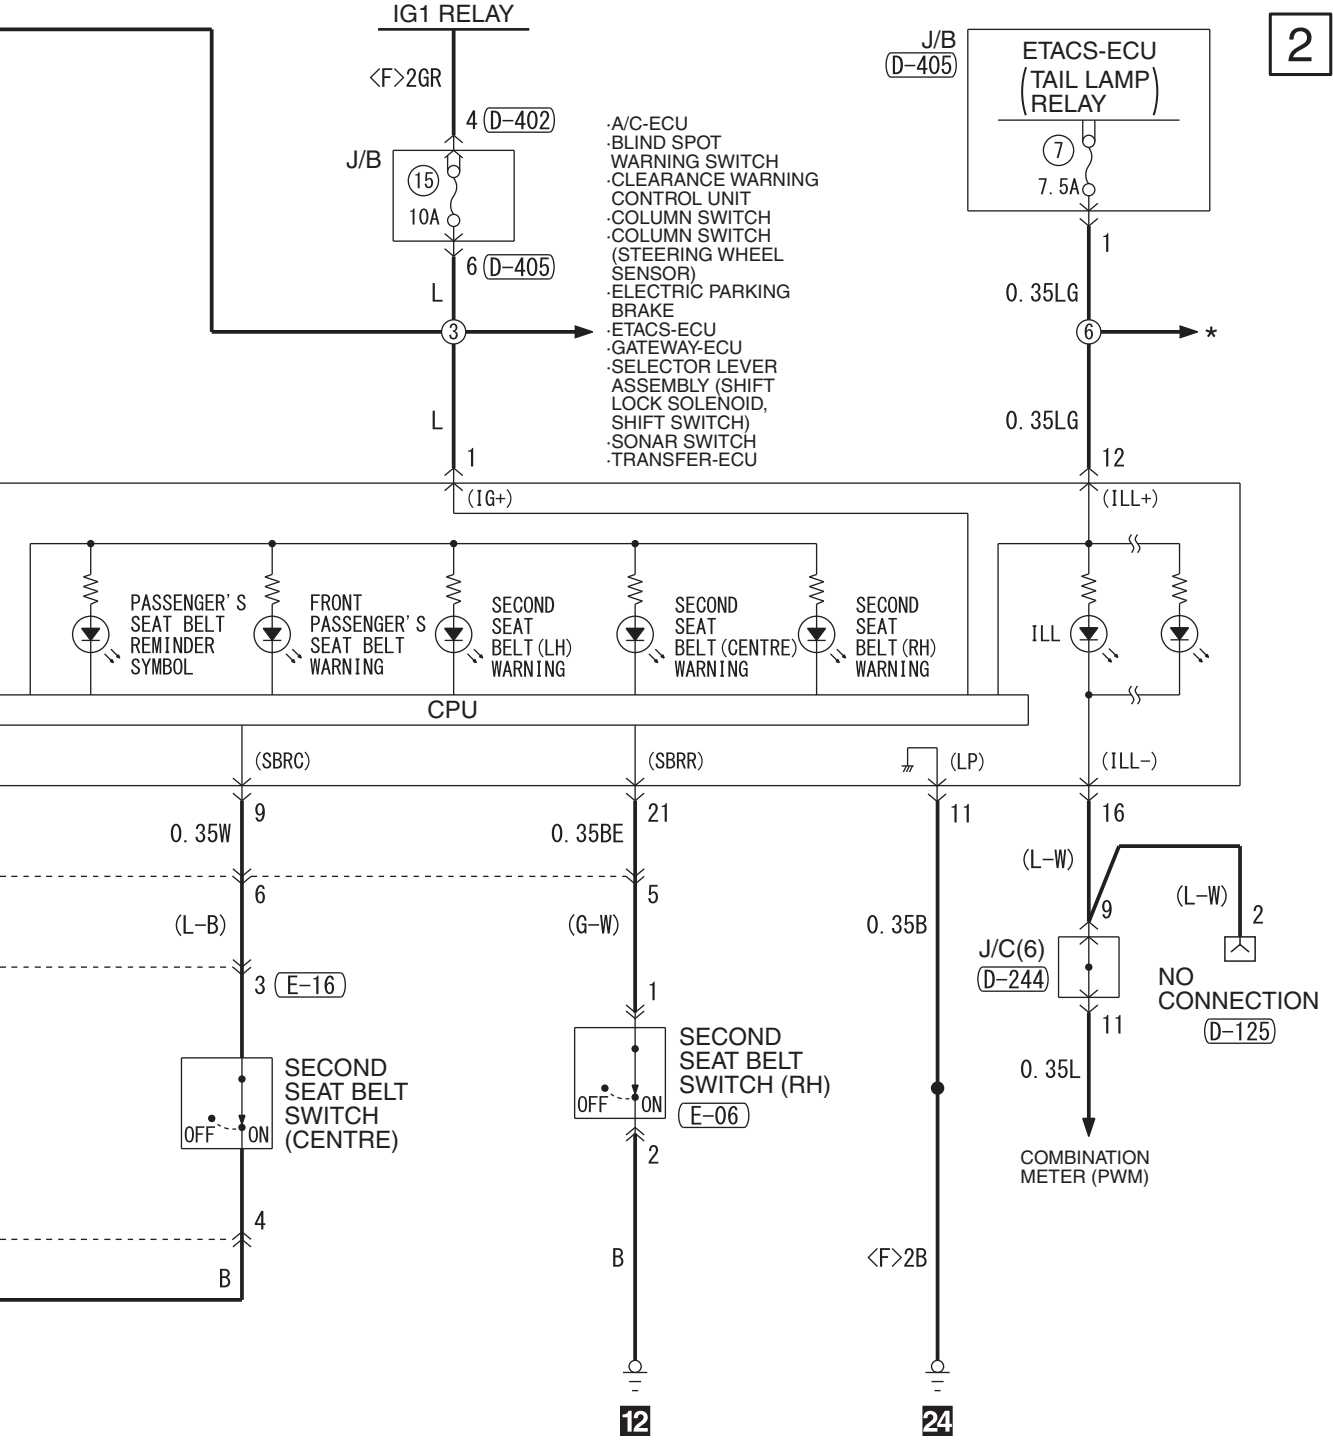

COMBINATION METER (D-215)

- NOTE
* : A/C-ECU
· AIR REFRESHER IONIZER SWITCH
· ASC OFF SWITCH
· BLIND SPOT WARNING SWITCH
· COMBINATION METER
· DRIVE MODE-SELECTOR
· ELECTRIC PARKING BRAKE SWITCH
· FORWARD COLLISION MITIGATION SYSTEM (FCM) AND ULTRASONIC MISACCELERATION MITIGATION SYSTEM ON/OFF SWITCH
· GLOVE BOX LAMP
· HEATED SEAT SWITCH (FRONT)
· HEATED SEAT SWITCH (SECOND)
· HILL DESCENT CONTROL SWITCH
· MULTIVISION DISPLAY
· OFF-ROAD MODE SELECTOR
· RADIO AND CD PLAYER
· REAR DIFFERENTIAL LOCK SWITCH
· REAR DISPLAY UNIT
· SELECTOR LEVER ASSEMBLY
· SMARTPHONE LINK DISPLAY AUDIO
· SONAR SWITCH
· SPOT LAMP
· STEERING WHEEL REMOTE CONTROL SWITCH

Wire colour code
B : Black LG : Light green G : Green L : Blue W : White Y : Yellow SB : Sky blue BR : Brown
O : Orange GR : Grey R : Red P : Pink V : Violet PU : Purple SI : Silver BE : Beige