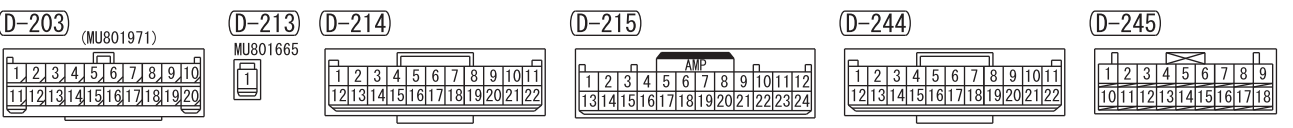

- ASC OFF SWITCH
- COMBINATION METER
- DRIVE MODE-SELECTOR
- ELECTRIC PARKING BRAKE SWITCH
- GLOVE BOX LAMP
- HAZARD INDICATOR ASSEMBLY
- HAZARD WARNING LAMP SWITCH
- HEATED STEERING WHEEL SWITCH
- HILL DESCENT CONTROL SWITCH
- OFF-ROAD MODE SELECTOR
- RADIO AND CD PLAYER
- REAR COOLER CONTROL PANEL
- REAR FAN SWITCH
- SONAR SWITCH

**NOTE**  
\*1 : .CAMERA-ECU  
.CENTRE ROOM LAMP  
.COLUMN SWITCH  
.COMBINATION METER  
.DOOR COURTESY LAMP  
.GATEWAY-ECU  
.LUGGAGE COMPARTMENT LAMP  
.PERSONAL LAMP  
.VANITY MIRROR LAMP

Wire colour code  
B : Black LG : Light green G : Green L : Blue W : White Y : Yellow SB : Sky blue BR : Brown  
O : Orange GR : Grey R : Red P : Pink V : Violet PU : Purple SI : Silver BE : Beige