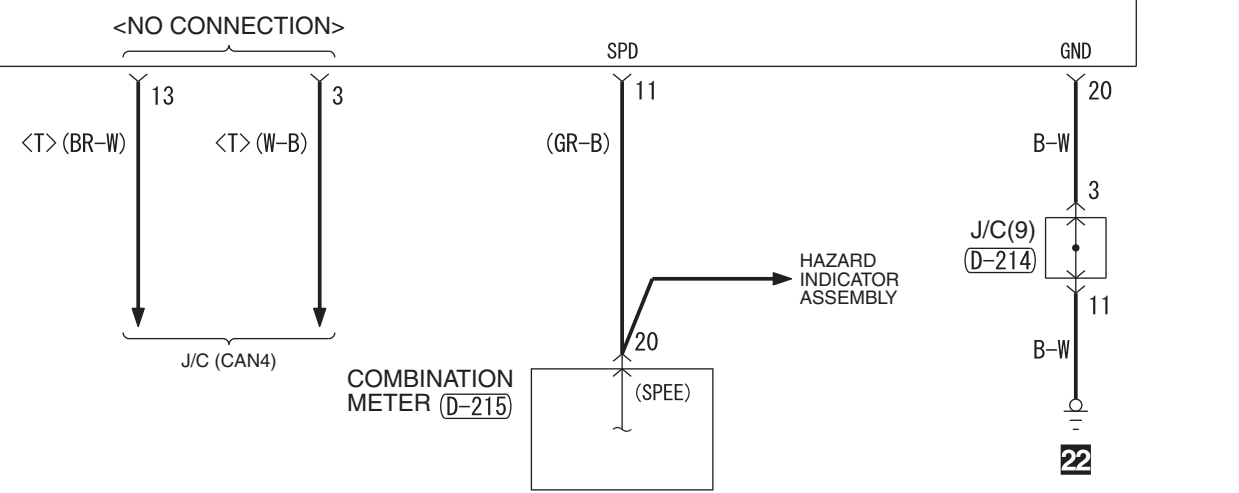

- ASC OFF SWITCH
- COMBINATION METER
- DRIVE MODE-SELECTOR
- ELECTRIC PARKING BRAKE SWITCH
- GLOVE BOX LAMP
- HAZARD INDICATOR ASSEMBLY
- HAZARD WARNING LAMP SWITCH
- HEATED STEERING WHEEL SWITCH
- HILL DESCENT CONTROL SWITCH
- OFF-ROAD MODE SELECTOR
- RADIO AND CD PLAYER
- REAR COOLER CONTROL PANEL
- REAR FAN SWITCH
- SONAR SWITCH

**NOTE**  
\*1 : .CAMERA-ECU  
.CENTRE ROOM LAMP  
.COLUMN SWITCH  
.COMBINATION METER  
.DOOR COURTESY LAMP  
.GATEWAY-ECU  
.LUGGAGE COMPARTMENT LAMP  
.PERSONAL LAMP  
.VANITY MIRROR LAMP

Wire colour code  
B : Black LG : Light green G : Green L : Blue W : White Y : Yellow SB : Sky blue BR : Brown  
O : Orange GR : Grey R : Red P : Pink V : Violet PU : Purple SI : Silver BE : Beige