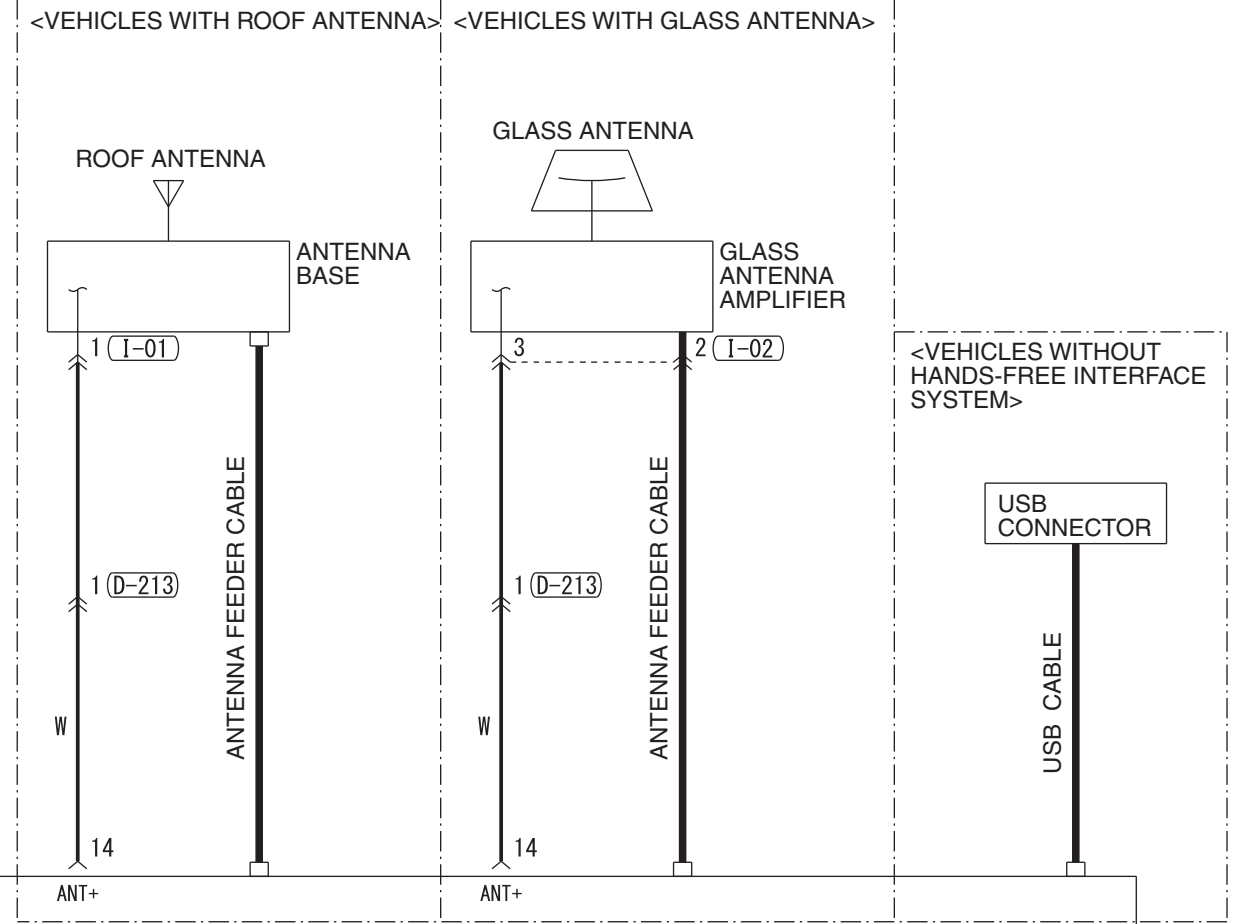

- ASC OFF SWITCH
- COMBINATION METER
- DRIVE MODE-SELECTOR
- ELECTRIC PARKING BRAKE SWITCH
- GLOVE BOX LAMP
- HAZARD INDICATOR ASSEMBLY
- HAZARD WARNING LAMP SWITCH
- HEATED STEERING WHEEL SWITCH
- HILL DESCENT CONTROL SWITCH
- OFF-ROAD MODE SELECTOR
- RADIO AND CD PLAYER
- REAR COOLER CONTROL PANEL
- REAR FAN SWITCH
- SONAR SWITCH

**NOTE**  
\*1 : .CAMERA-ECU  
.CENTRE ROOM LAMP  
.COLUMN SWITCH  
.COMBINATION METER  
.DOOR COURTESY LAMP  
.GATEWAY-ECU  
.LUGGAGE COMPARTMENT LAMP  
.PERSONAL LAMP  
.VANITY MIRROR LAMP

Wire colour code  
B : Black LG : Light green G : Green L : Blue W : White Y : Yellow SB : Sky blue BR : Brown  
O : Orange GR : Grey R : Red P : Pink V : Violet PU : Purple SI : Silver BE : Beige