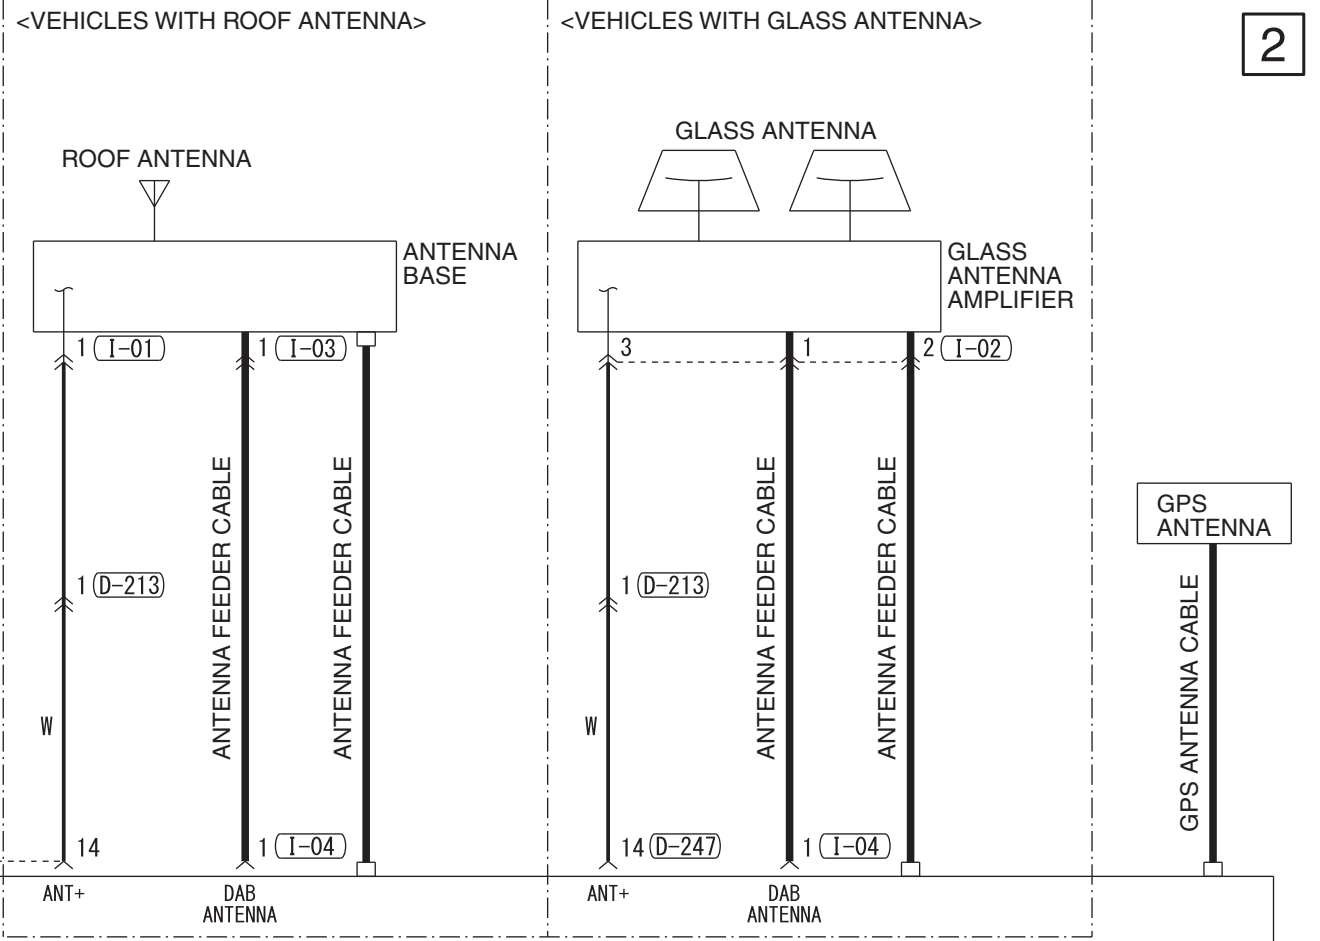

- AIR REFRESHER
- IONIZER SWITCH
- ASC OFF SWITCH
- COMBINATION METER
- DRIVE MODE-SELECTOR
- ELECTRIC PARKING
- BRAKE SWITCH
- GLOVE BOX LAMP
- HAZARD INDICATOR ASSEMBLY
- HAZARD WARNING LAMP SWITCH
- HILL DESCENT CONTROL SWITCH
- OFF-ROAD MODE SELECTOR
- REAR COOLER CONTROL PANEL
- REAR FAN SWITCH
- SONAR SWITCH
- SPOT LAMP

- NOTE
- *1: CAMERA-ECU
 - CENTRE ROOM LAMP
 - COLUMN SWITCH
 - COMBINATION METER
 - DOOR COURTESY LAMP
 - GATEWAY-ECU
 - LUGGAGE COMPARTMENT LAMP
 - PERSONAL LAMP
 - VANITY MIRROR LAMP

USB AND HDMI CONNECTOR

COMBINATION METER (D-215)

HAZARD INDICATOR ASSEMBLY

J/C(9) (D-214)

Wire colour code
 B : Black LG : Light green G : Green L : Blue W : White Y : Yellow SB : Sky blue BR : Brown
 O : Orange GR : Grey R : Red P : Pink V : Violet PU : Purple SI : Silver BE : Beige