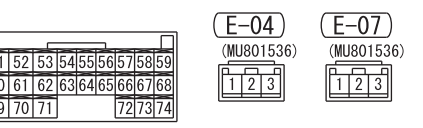

IGNITION SWITCH (IG1) OR IG1 RELAY

FUSIBLE LINK ②

NOTE  
 \*1: LHD  
 \*2: RHD  
 \*3: VEHICLES WITH AUTOMATIC AIR CONDITIONER

<VEHICLES WITH COOLER OR MANUAL AIR CONDITIONER>

Wire colour code  
 B: Black LG: Light green G: Green L: Blue W: White Y: Yellow SB: Sky blue BR: Brown  
 O: Orange GR: Grey R: Red P: Pink V: Violet PU: Purple SI: Silver BE: Beige