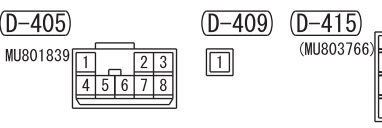

IGNITION SWITCH (IG1) OR IG1 RELAY

FUSIBLE LINK ②

NOTE  
 \*1: LHD  
 \*2: RHD  
 \*3: VEHICLES WITH AUTOMATIC AIR CONDITIONER

<VEHICLES WITH COOLER OR MANUAL AIR CONDITIONER>

Wire colour code  
 B: Black LG: Light green G: Green L: Blue W: White Y: Yellow SB: Sky blue BR: Brown  
 O: Orange GR: Grey R: Red P: Pink V: Violet PU: Purple SI: Silver BE: Beige