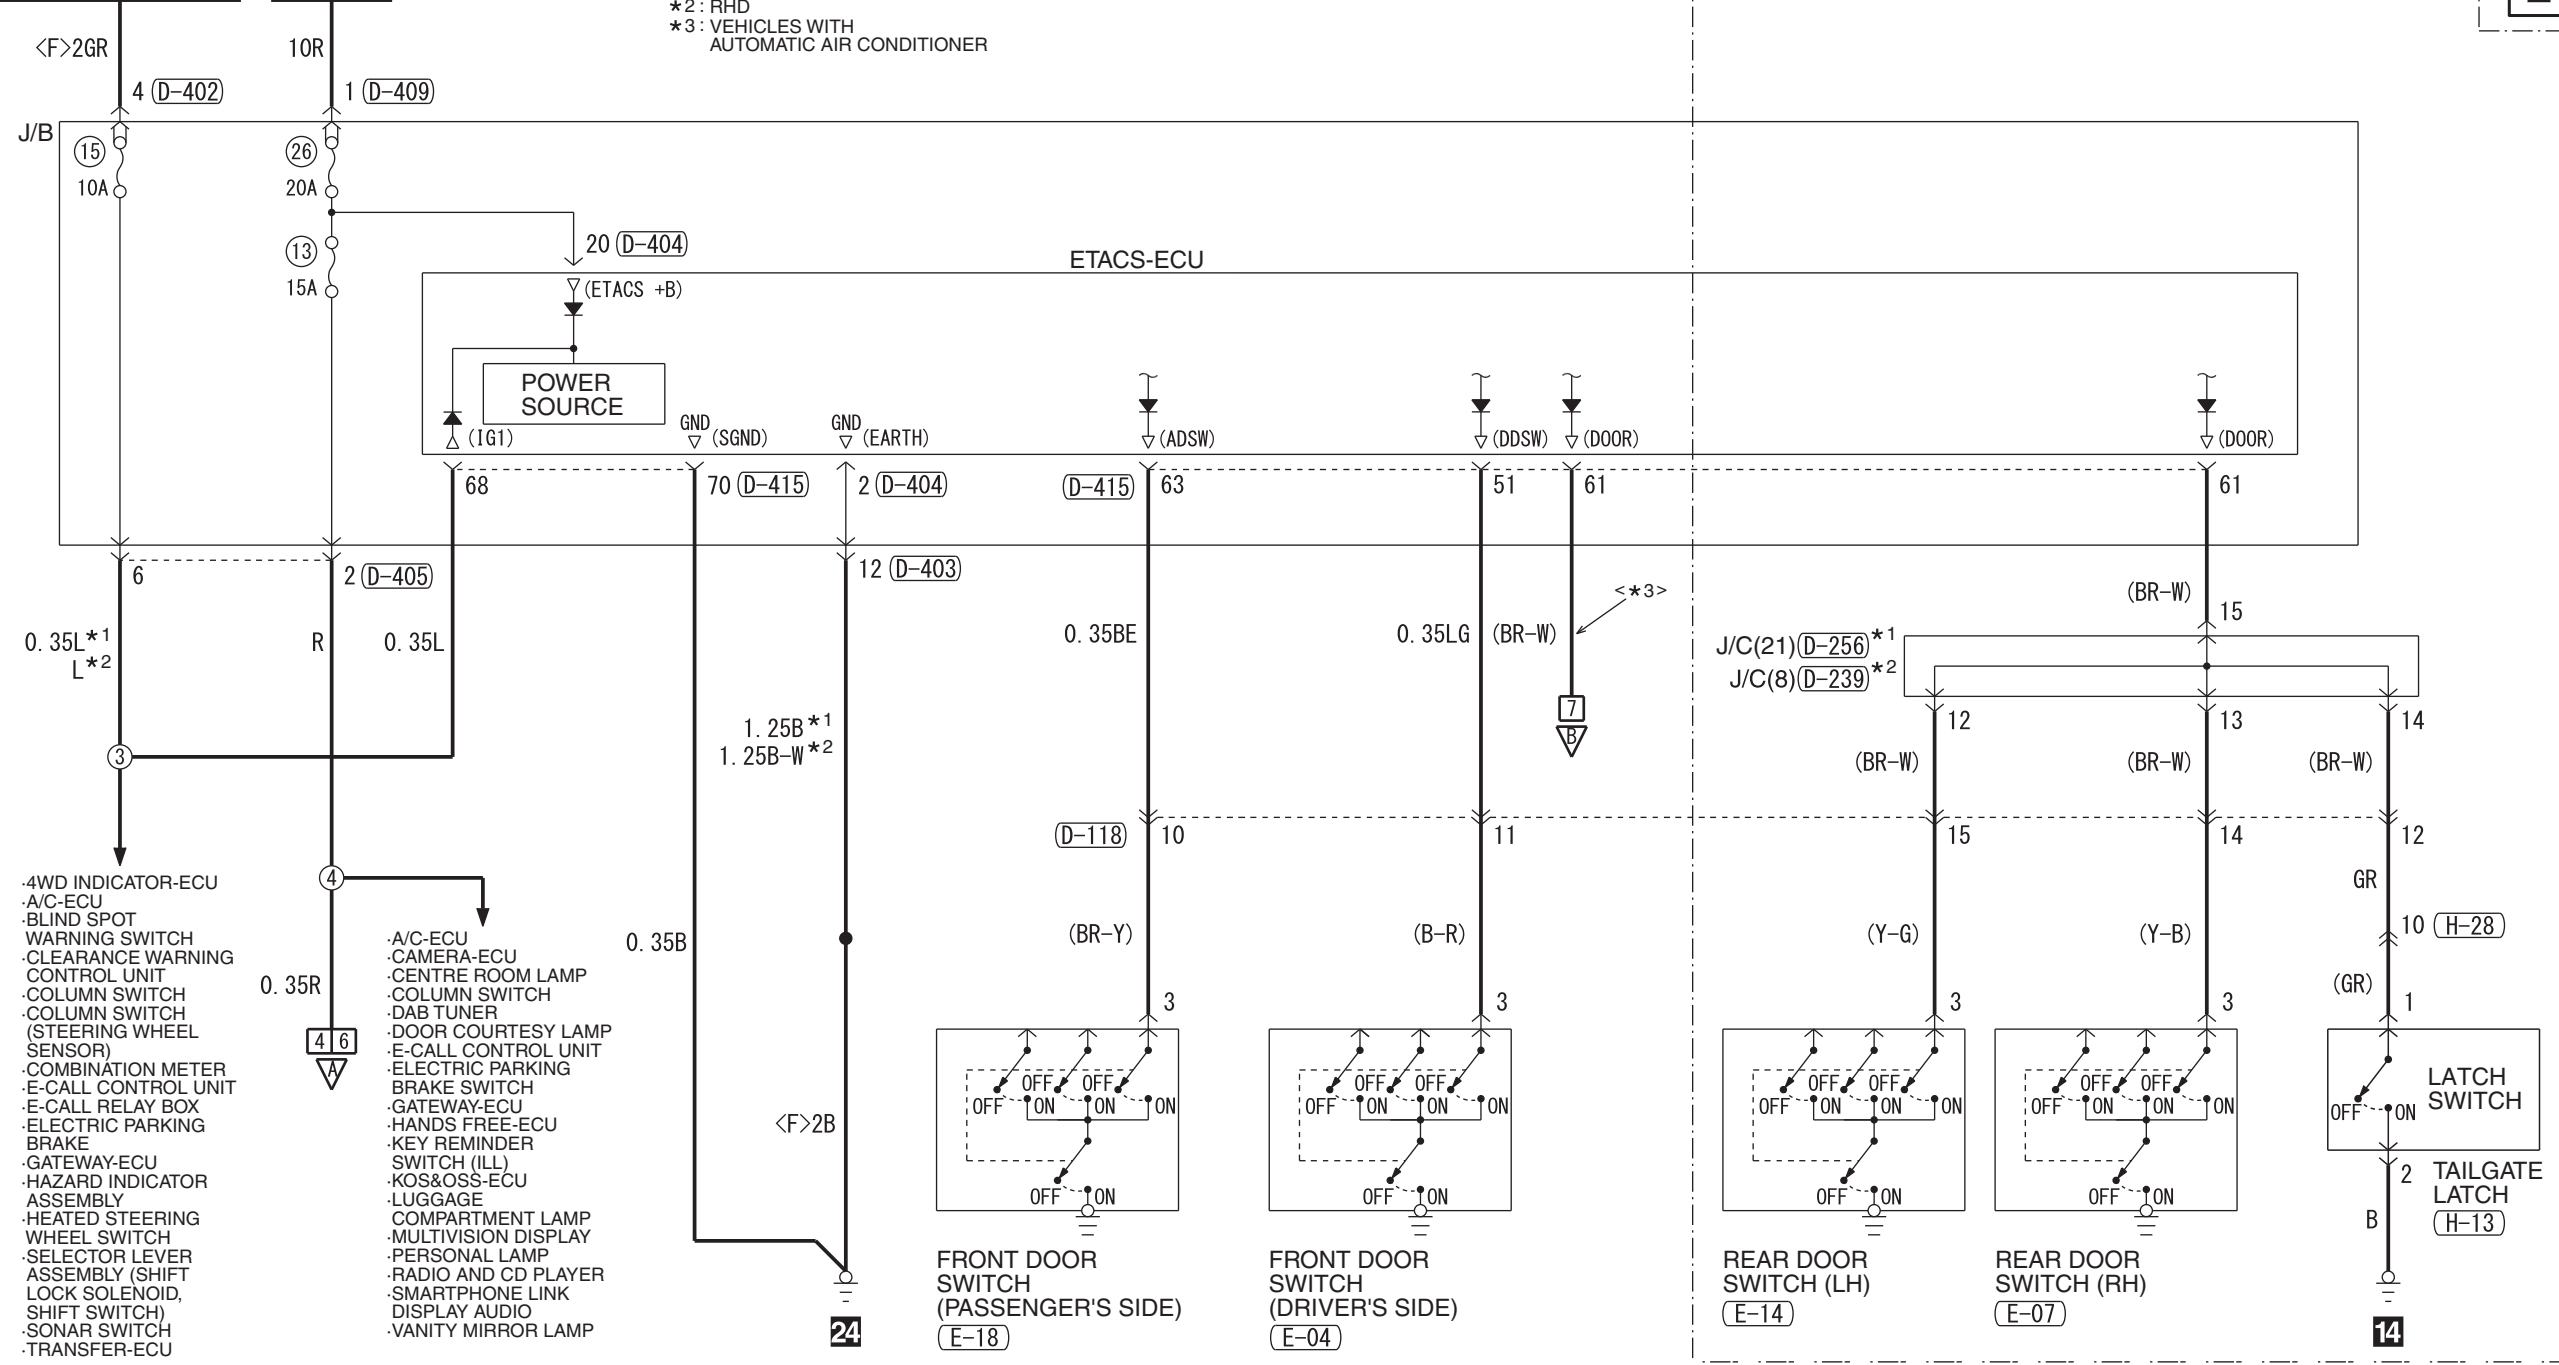

IGNITION SWITCH (IG1) OR IG1 RELAY

FUSIBLE LINK ②

NOTE  
 \*1: LHD  
 \*2: RHD  
 \*3: VEHICLES WITH AUTOMATIC AIR CONDITIONER

<VEHICLES WITH COOLER OR MANUAL AIR CONDITIONER>

Wire colour code  
 B: Black LG: Light green G: Green L: Blue W: White Y: Yellow SB: Sky blue BR: Brown  
 O: Orange GR: Grey R: Red P: Pink V: Violet PU: Purple SI: Silver BE: Beige