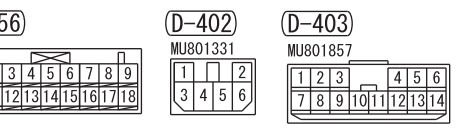

IGNITION SWITCH (IG1) OR IG1 RELAY

FUSIBLE LINK ②

NOTE  
 \*1: LHD  
 \*2: RHD  
 \*3: VEHICLES WITH AUTOMATIC AIR CONDITIONER

<VEHICLES WITH COOLER OR MANUAL AIR CONDITIONER>

Wire colour code  
 B: Black LG: Light green G: Green L: Blue W: White Y: Yellow SB: Sky blue BR: Brown  
 O: Orange GR: Grey R: Red P: Pink V: Violet PU: Purple SI: Silver BE: Beige