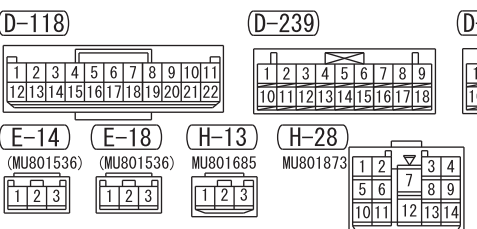

IGNITION SWITCH (IG1) OR IG1 RELAY

FUSIBLE LINK ②

NOTE  
 \*1: LHD  
 \*2: RHD  
 \*3: VEHICLES WITH AUTOMATIC AIR CONDITIONER

<VEHICLES WITH COOLER OR MANUAL AIR CONDITIONER>

Wire colour code  
 B: Black LG: Light green G: Green L: Blue W: White Y: Yellow SB: Sky blue BR: Brown  
 O: Orange GR: Grey R: Red P: Pink V: Violet PU: Purple SI: Silver BE: Beige