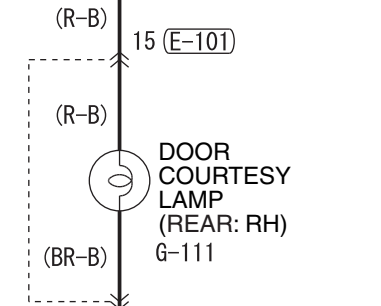

FUSIBLE LINK ②

- COLUMN SWITCH
- COMBINATION METER
- HANDS FREE-ECU
- MULTIVISION DISPLAY
- RADIO AND CD PLAYER
- SMARTPHONE LINK
- DISPLAY AUDIO
- VANITY MIRROR LAMP

FRONT DOOR SWITCH (DRIVER'S SIDE) (E-04)

FRONT DOOR SWITCH (PASSENGER'S SIDE) (E-18)

- CAMERA-ECU
- CENTRE ROOM LAMP
- LUGGAGE COMPARTMENT LAMP
- PERSONAL LAMP
- VANITY MIRROR LAMP

REAR DOOR SWITCH (LH) (E-14)

REAR DOOR SWITCH (RH) (E-07)

Wire colour code  
 B : Black LG : Light green G : Green L : Blue W : White Y : Yellow SB : Sky blue BR : Brown  
 O : Orange GR : Grey R : Red P : Pink V : Violet PU : Purple SI : Silver BE : Beige