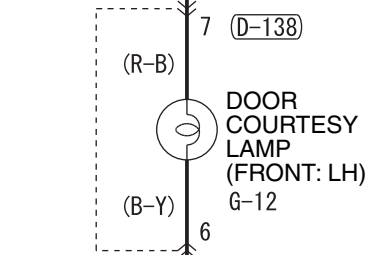

FUSIBLE LINK ②

- COLUMN SWITCH
- COMBINATION METER
- HANDS FREE-ECU
- MULTIVISION DISPLAY
- RADIO AND CD PLAYER
- SMARTPHONE LINK
- DISPLAY AUDIO
- VANITY MIRROR LAMP

FRONT DOOR SWITCH (DRIVER'S SIDE) (E-04)

FRONT DOOR SWITCH (PASSENGER'S SIDE) (E-18)

- CAMERA-ECU
- CENTRE ROOM LAMP
- LUGGAGE COMPARTMENT LAMP
- PERSONAL LAMP
- VANITY MIRROR LAMP

REAR DOOR SWITCH (LH) (E-14)

REAR DOOR SWITCH (RH) (E-07)

Wire colour code  
 B : Black LG : Light green G : Green L : Blue W : White Y : Yellow SB : Sky blue BR : Brown  
 O : Orange GR : Grey R : Red P : Pink V : Violet PU : Purple SI : Silver BE : Beige