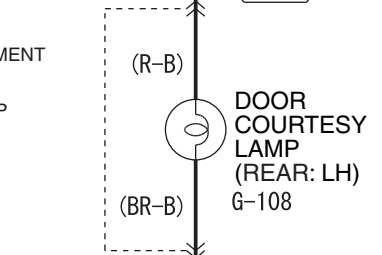

FUSIBLE LINK ②

- COLUMN SWITCH
- COMBINATION METER
- HANDS FREE-ECU
- MULTIVISION DISPLAY
- RADIO AND CD PLAYER
- SMARTPHONE LINK
- DISPLAY AUDIO
- VANITY MIRROR LAMP

FRONT DOOR SWITCH (DRIVER'S SIDE) (E-04)

FRONT DOOR SWITCH (PASSENGER'S SIDE) (E-18)

- CAMERA-ECU
- CENTRE ROOM LAMP
- LUGGAGE COMPARTMENT LAMP
- PERSONAL LAMP
- VANITY MIRROR LAMP

REAR DOOR SWITCH (LH) (E-14)

REAR DOOR SWITCH (RH) (E-07)

Wire colour code  
 B : Black LG : Light green G : Green L : Blue W : White Y : Yellow SB : Sky blue BR : Brown  
 O : Orange GR : Grey R : Red P : Pink V : Violet PU : Purple SI : Silver BE : Beige