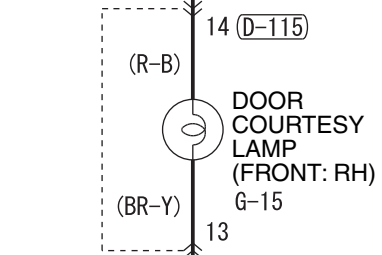

FUSIBLE LINK ②

- COLUMN SWITCH
- COMBINATION METER
- HANDS FREE-ECU
- MULTIVISION DISPLAY
- RADIO AND CD PLAYER
- SMARTPHONE LINK
- DISPLAY AUDIO
- VANITY MIRROR LAMP

FRONT DOOR SWITCH (DRIVER'S SIDE) (E-04)

FRONT DOOR SWITCH (PASSENGER'S SIDE) (E-18)

- CAMERA-ECU
- CENTRE ROOM LAMP
- LUGGAGE COMPARTMENT LAMP
- PERSONAL LAMP
- VANITY MIRROR LAMP

REAR DOOR SWITCH (LH) (E-14)

REAR DOOR SWITCH (RH) (E-07)

Wire colour code  
 B : Black LG : Light green G : Green L : Blue W : White Y : Yellow SB : Sky blue BR : Brown  
 O : Orange GR : Grey R : Red P : Pink V : Violet PU : Purple SI : Silver BE : Beige