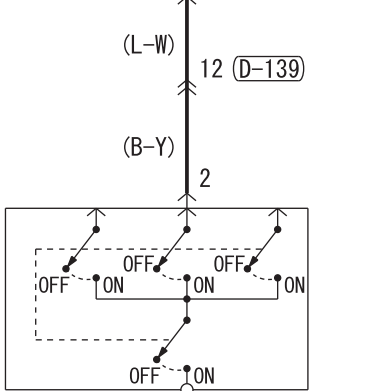

FUSIBLE LINK ②

- COLUMN SWITCH
- COMBINATION METER
- HANDS FREE-ECU
- MULTIVISION DISPLAY
- RADIO AND CD PLAYER
- SMARTPHONE LINK
- DISPLAY AUDIO
- VANITY MIRROR LAMP

FRONT DOOR SWITCH (DRIVER'S SIDE) (E-04)

FRONT DOOR SWITCH (PASSENGER'S SIDE) (E-18)

- CAMERA-ECU
- CENTRE ROOM LAMP
- LUGGAGE COMPARTMENT LAMP
- PERSONAL LAMP
- VANITY MIRROR LAMP

REAR DOOR SWITCH (LH) (E-14)

REAR DOOR SWITCH (RH) (E-07)

Wire colour code  
 B : Black LG : Light green G : Green L : Blue W : White Y : Yellow SB : Sky blue BR : Brown  
 O : Orange GR : Grey R : Red P : Pink V : Violet PU : Purple SI : Silver BE : Beige