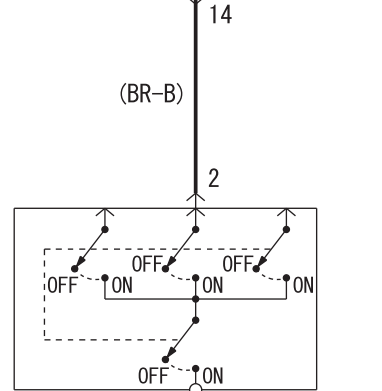

FUSIBLE LINK ②

- COLUMN SWITCH
- COMBINATION METER
- HANDS FREE-ECU
- MULTIVISION DISPLAY
- RADIO AND CD PLAYER
- SMARTPHONE LINK
- DISPLAY AUDIO
- VANITY MIRROR LAMP

FRONT DOOR SWITCH (DRIVER'S SIDE) (E-04)

FRONT DOOR SWITCH (PASSENGER'S SIDE) (E-18)

- CAMERA-ECU
- CENTRE ROOM LAMP
- LUGGAGE COMPARTMENT LAMP
- PERSONAL LAMP
- VANITY MIRROR LAMP

REAR DOOR SWITCH (LH) (E-14)

REAR DOOR SWITCH (RH) (E-07)

Wire colour code  
 B : Black LG : Light green G : Green L : Blue W : White Y : Yellow SB : Sky blue BR : Brown  
 O : Orange GR : Grey R : Red P : Pink V : Violet PU : Purple SI : Silver BE : Beige