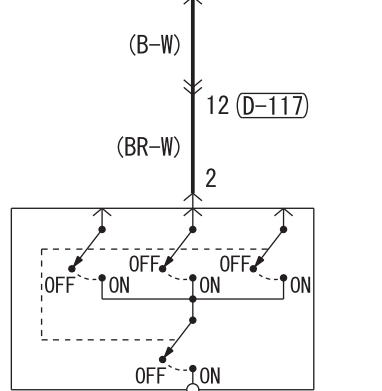

FUSIBLE LINK ②

- COLUMN SWITCH
- COMBINATION METER
- HANDS FREE-ECU
- MULTIVISION DISPLAY
- RADIO AND CD PLAYER
- SMARTPHONE LINK
- DISPLAY AUDIO
- VANITY MIRROR LAMP

FRONT DOOR SWITCH (DRIVER'S SIDE) (E-04)

FRONT DOOR SWITCH (PASSENGER'S SIDE) (E-18)

- CAMERA-ECU
- CENTRE ROOM LAMP
- LUGGAGE COMPARTMENT LAMP
- PERSONAL LAMP
- VANITY MIRROR LAMP

REAR DOOR SWITCH (LH) (E-14)

REAR DOOR SWITCH (RH) (E-07)

Wire colour code  
 B : Black LG : Light green G : Green L : Blue W : White Y : Yellow SB : Sky blue BR : Brown  
 O : Orange GR : Grey R : Red P : Pink V : Violet PU : Purple SI : Silver BE : Beige