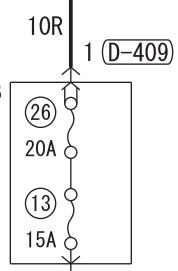

FUSIBLE LINK ②

- COLUMN SWITCH
- COMBINATION METER
- HANDS FREE-ECU
- MULTIVISION DISPLAY
- RADIO AND CD PLAYER
- SMARTPHONE LINK
- DISPLAY AUDIO
- VANITY MIRROR LAMP

FRONT DOOR SWITCH (DRIVER'S SIDE) (E-04)

FRONT DOOR SWITCH (PASSENGER'S SIDE) (E-18)

- CAMERA-ECU
- CENTRE ROOM LAMP
- LUGGAGE COMPARTMENT LAMP
- PERSONAL LAMP
- VANITY MIRROR LAMP

REAR DOOR SWITCH (LH) (E-14)

REAR DOOR SWITCH (RH) (E-07)

Wire colour code  
 B : Black LG : Light green G : Green L : Blue W : White Y : Yellow SB : Sky blue BR : Brown  
 O : Orange GR : Grey R : Red P : Pink V : Violet PU : Purple SI : Silver BE : Beige