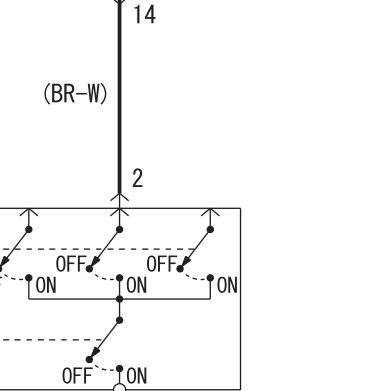

FUSIBLE LINK ②

- COLUMN SWITCH
- COMBINATION METER
- HANDS FREE-ECU
- MULTIVISION DISPLAY
- RADIO AND CD PLAYER
- SMARTPHONE LINK
- DISPLAY AUDIO
- VANITY MIRROR LAMP

FRONT DOOR SWITCH (DRIVER'S SIDE) (E-04)

FRONT DOOR SWITCH (PASSENGER'S SIDE) (E-18)

- CAMERA-ECU
- CENTRE ROOM LAMP
- LUGGAGE COMPARTMENT LAMP
- PERSONAL LAMP
- VANITY MIRROR LAMP

REAR DOOR SWITCH (LH) (E-14)

REAR DOOR SWITCH (RH) (E-07)

Wire colour code  
 B : Black LG : Light green G : Green L : Blue W : White Y : Yellow SB : Sky blue BR : Brown  
 O : Orange GR : Grey R : Red P : Pink V : Violet PU : Purple SI : Silver BE : Beige