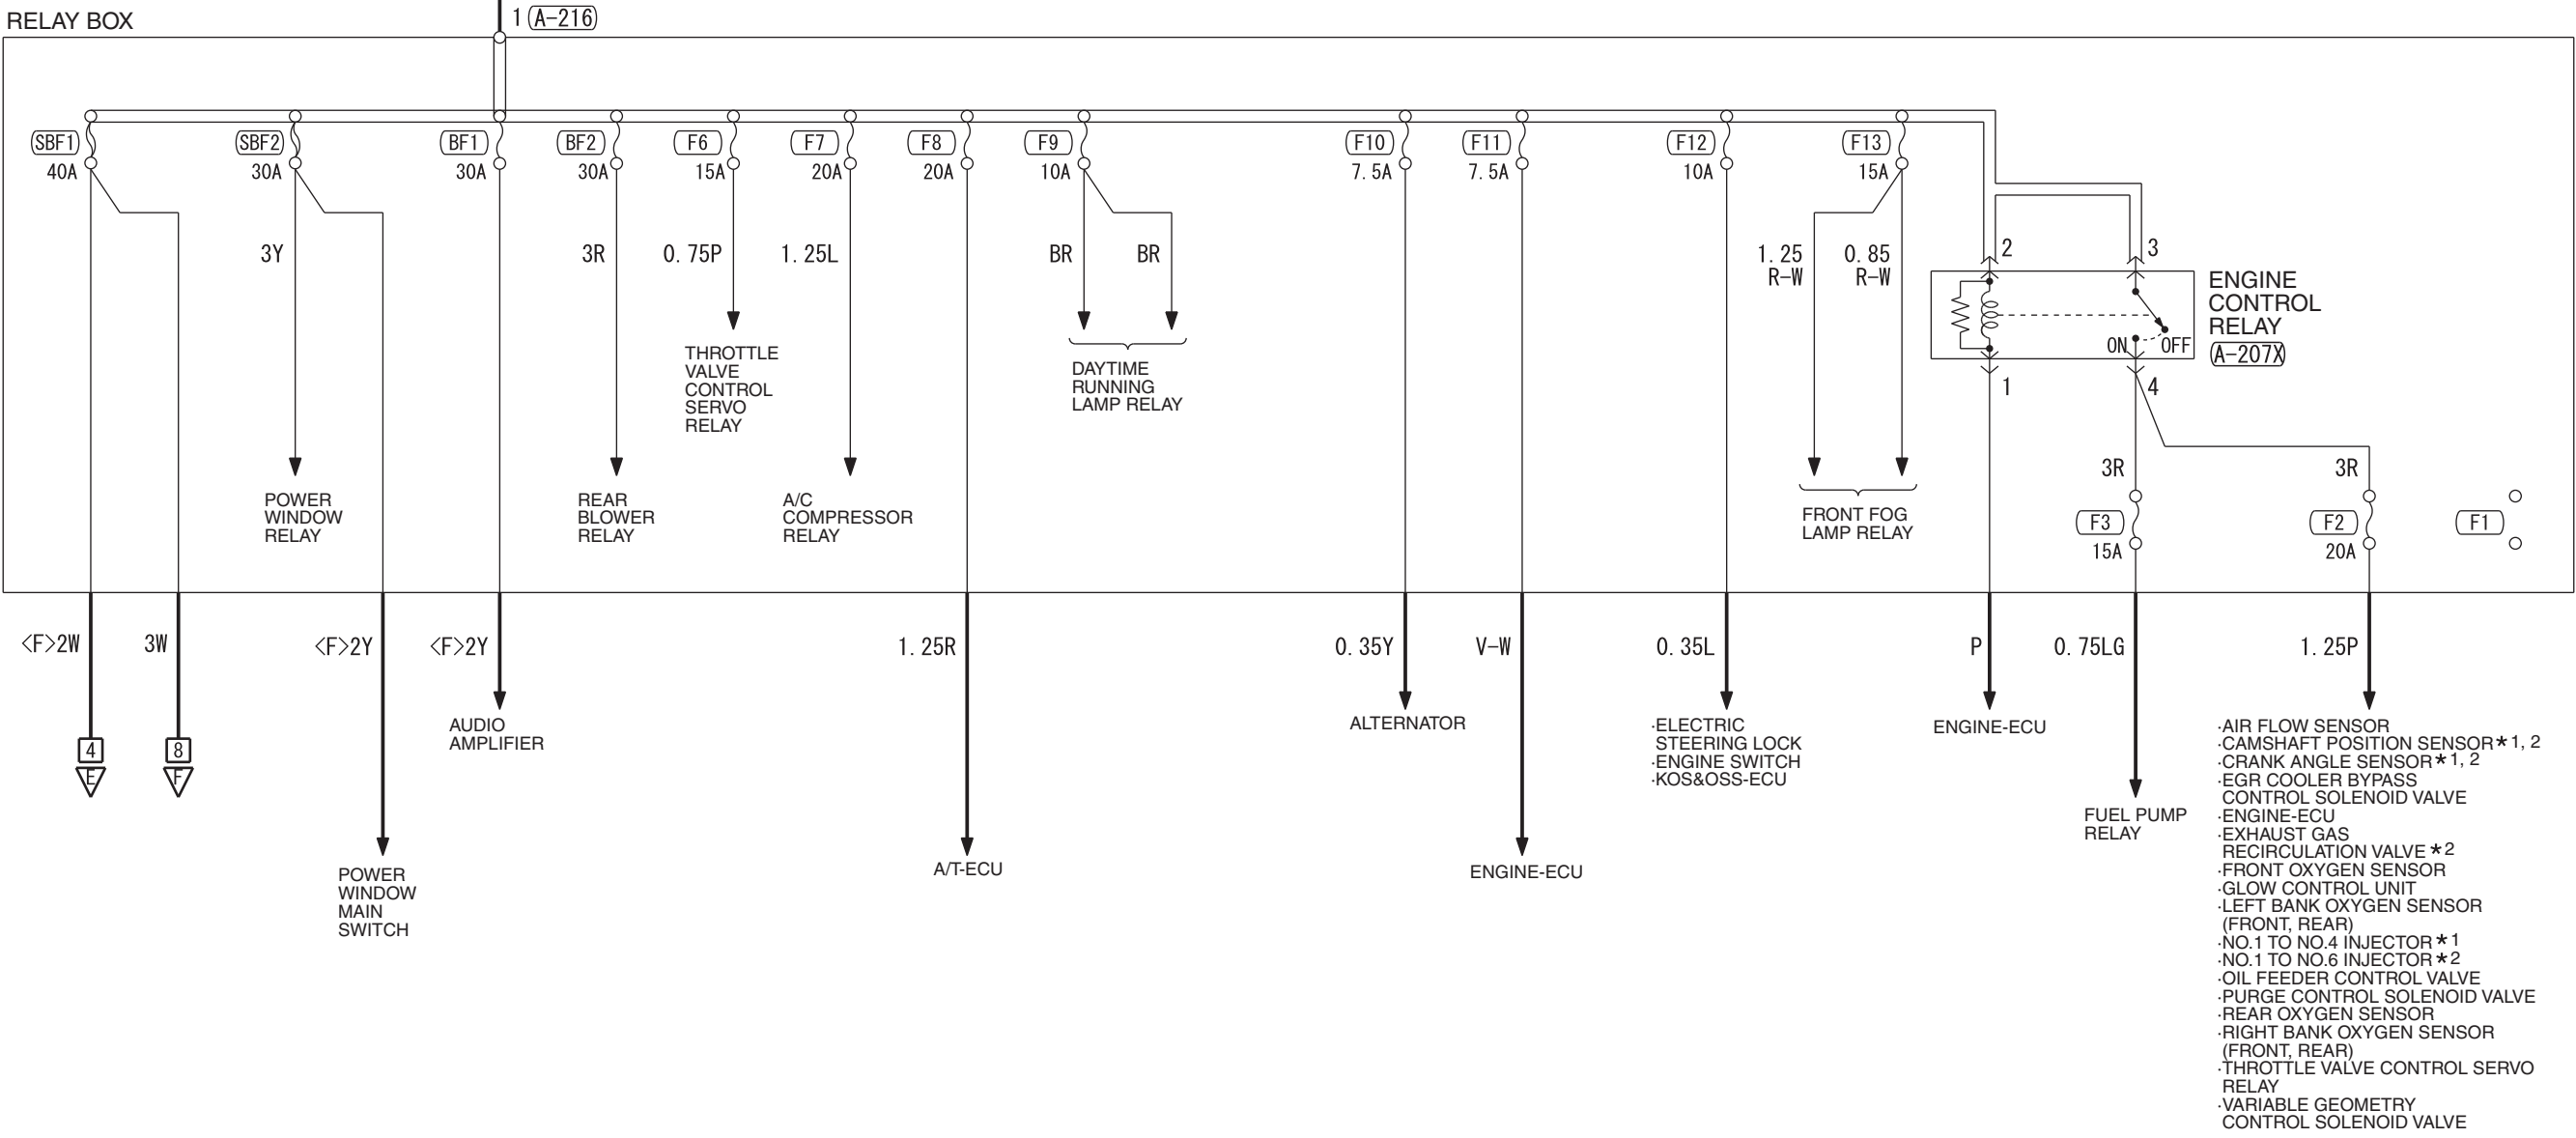

FUSIBLE LINK ⑤
2

NOTE
*1 : 4G6
*2 : 6B3

- ENGINE CONTROL RELAY (A-207X)
- AIR FLOW SENSOR
 - CAMSHAFT POSITION SENSOR*1, 2
 - CRANK ANGLE SENSOR*1, 2
 - EGR COOLER BYPASS CONTROL SOLENOID VALVE
 - ENGINE-ECU
 - EXHAUST GAS RECIRCULATION VALVE *2
 - FRONT OXYGEN SENSOR
 - GLOW CONTROL UNIT
 - LEFT BANK OXYGEN SENSOR (FRONT, REAR)
 - NO.1 TO NO.4 INJECTOR *1
 - NO.1 TO NO.6 INJECTOR*2
 - OIL FEEDER CONTROL VALVE
 - PURGE CONTROL SOLENOID VALVE
 - REAR OXYGEN SENSOR
 - RIGHT BANK OXYGEN SENSOR (FRONT, REAR)
 - THROTTLE VALVE CONTROL SERVO RELAY
 - VARIABLE GEOMETRY CONTROL SOLENOID VALVE

Wire colour code
 B : Black LG : Light green G : Green L : Blue W : White Y : Yellow SB : Sky blue BR : Brown
 O : Orange GR : Grey R : Red P : Pink V : Violet PU : Purple SI : Silver BE : Beige