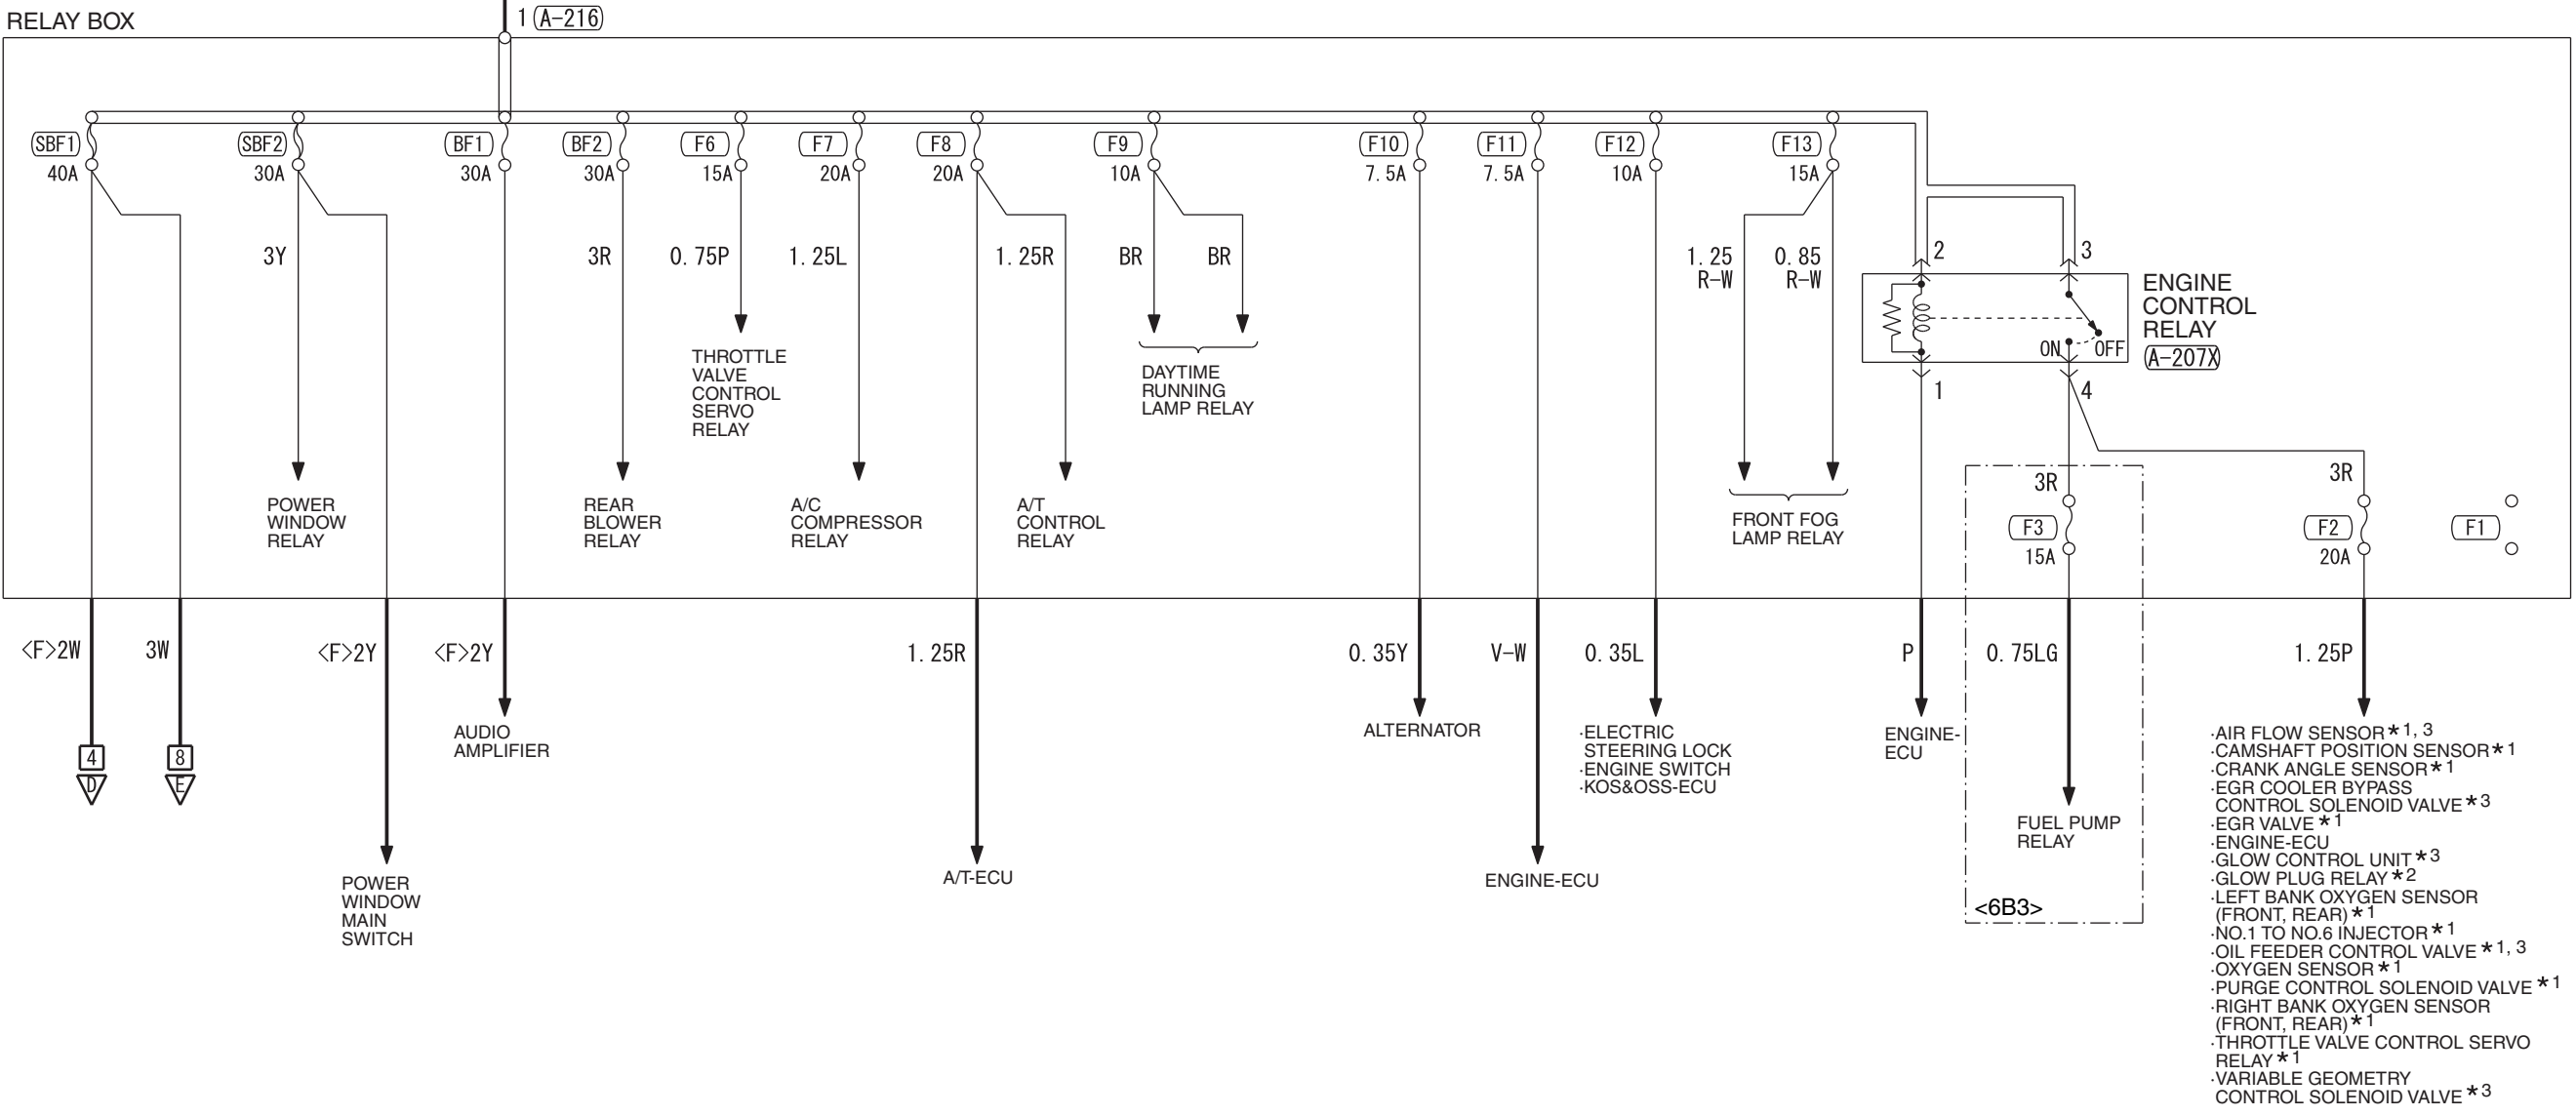

FUSIBLE LINK ⑤
2
B

NOTE
*1 : 6B3
*2 : 4D5
*3 : 4N1

- AIR FLOW SENSOR *1, 3
- CAMSHAFT POSITION SENSOR *1
- CRANK ANGLE SENSOR *1
- EGR COOLER BYPASS CONTROL SOLENOID VALVE *3
- EGR VALVE *1
- ENGINE-ECU
- GLOW CONTROL UNIT *3
- GLOW PLUG RELAY *2
- LEFT BANK OXYGEN SENSOR (FRONT, REAR) *1
- NO.1 TO NO.6 INJECTOR *1
- OIL FEEDER CONTROL VALVE *1, 3
- OXYGEN SENSOR *1
- PURGE CONTROL SOLENOID VALVE *1
- RIGHT BANK OXYGEN SENSOR (FRONT, REAR) *1
- THROTTLE VALVE CONTROL SERVO RELAY *1
- VARIABLE GEOMETRY CONTROL SOLENOID VALVE *3

Wire colour code
 B : Black LG : Light green G : Green L : Blue W : White Y : Yellow SB : Sky blue BR : Brown
 O : Orange GR : Grey R : Red P : Pink V : Violet PU : Purple SI : Silver BE : Beige