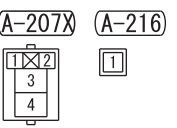

FUSIBLE LINK ⑤
2
B

NOTE
*1 : 6B3
*2 : 4D5
*3 : 4N1

- AIR FLOW SENSOR *1, 3
- CAMSHAFT POSITION SENSOR *1
- CRANK ANGLE SENSOR *1
- EGR COOLER BYPASS CONTROL SOLENOID VALVE *3
- EGR VALVE *1
- ENGINE-ECU
- GLOW CONTROL UNIT *3
- GLOW PLUG RELAY *2
- LEFT BANK OXYGEN SENSOR (FRONT, REAR) *1
- NO.1 TO NO.6 INJECTOR *1
- OIL FEEDER CONTROL VALVE *1, 3
- OXYGEN SENSOR *1
- PURGE CONTROL SOLENOID VALVE *1
- RIGHT BANK OXYGEN SENSOR (FRONT, REAR) *1
- THROTTLE VALVE CONTROL SERVO RELAY *1
- VARIABLE GEOMETRY CONTROL SOLENOID VALVE *3

Wire colour code
 B : Black LG : Light green G : Green L : Blue W : White Y : Yellow SB : Sky blue BR : Brown
 O : Orange GR : Grey R : Red P : Pink V : Violet PU : Purple SI : Silver BE : Beige