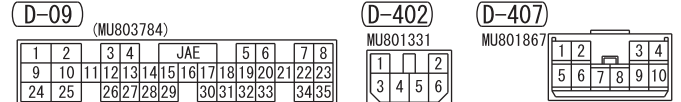

- INPUT SIGNAL**
- AIR FLOW SENSOR
 - CAMSHAFT POSITION SENSOR
 - CRANK ANGLE SENSOR
 - DETONATION SENSOR
 - ENGINE COOLANT TEMPERATURE SENSOR
 - INTAKE AIR TEMPERATURE SENSOR
 - KOS&OSS-ECU (ENGINE SWITCH)
 - MANIFOLD ABSOLUTE PRESSURE SENSOR