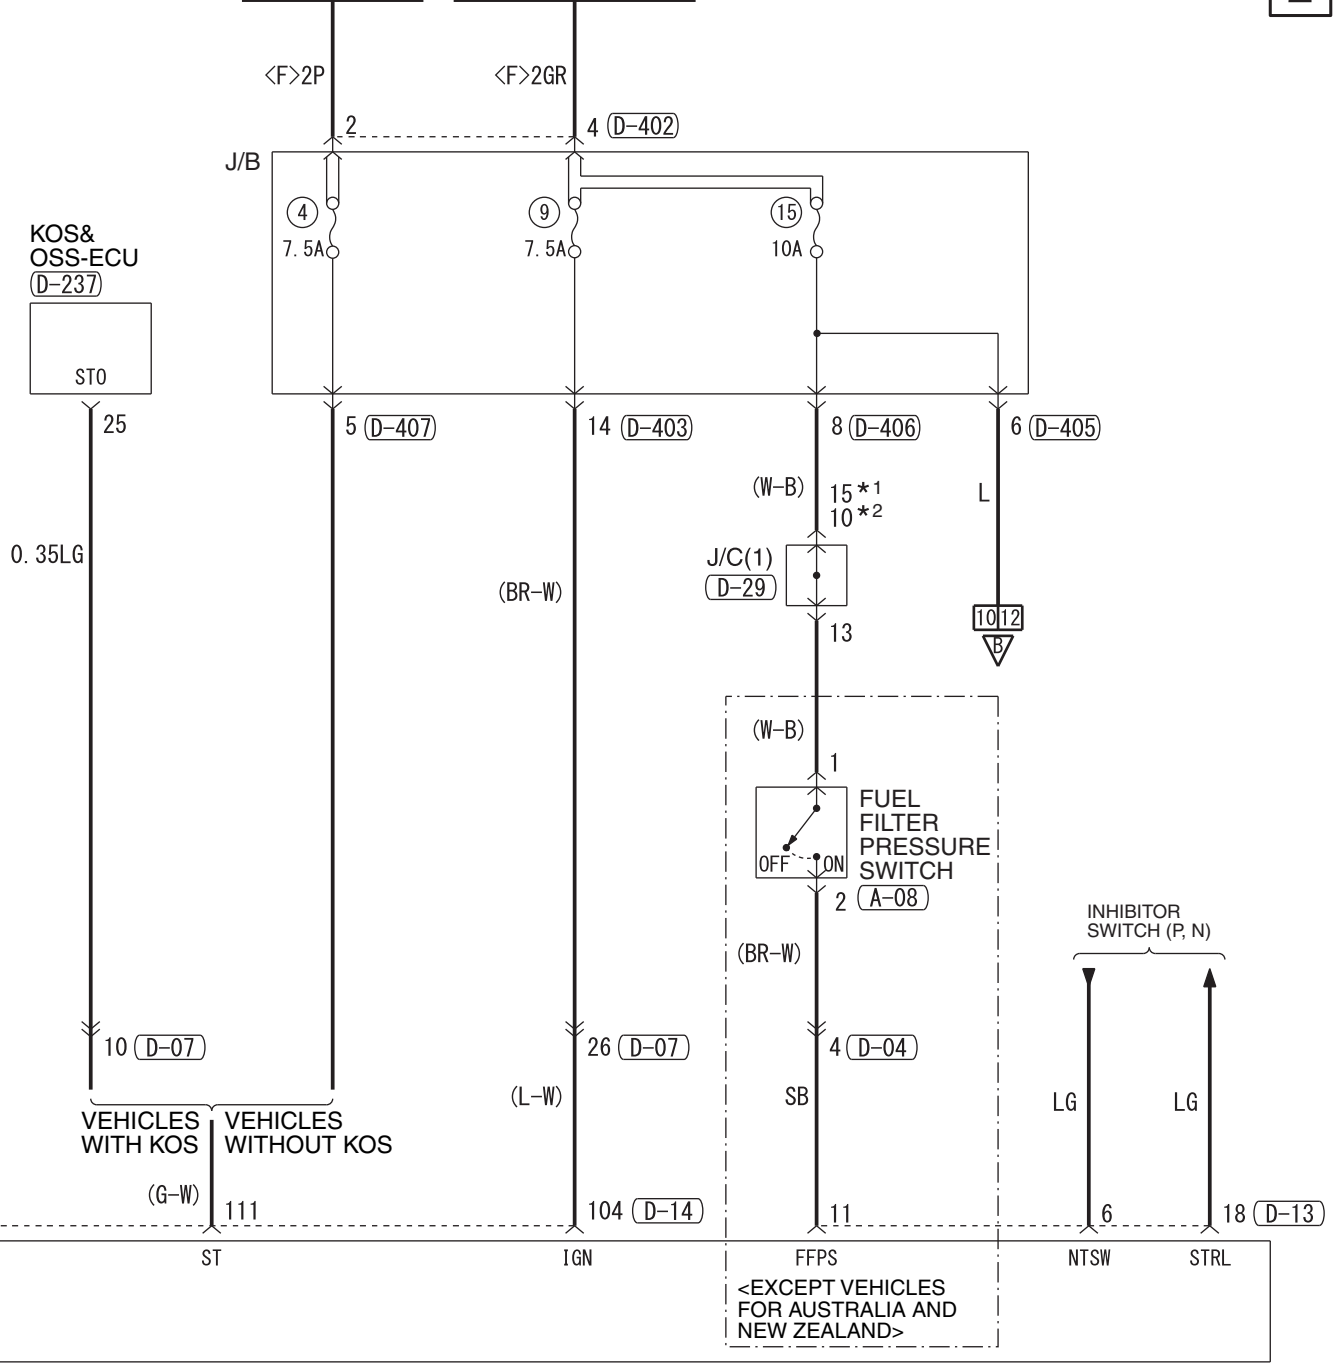

FUSIBLE LINK (5)

NOTE
 *1 : LHD
 *2 : RHD

IGNITION SWITCH (ST) IGNITION SWITCH (IG1) OR IG1 RELAY

<EXCEPT VEHICLES FOR AUSTRALIA AND NEW ZEALAND>