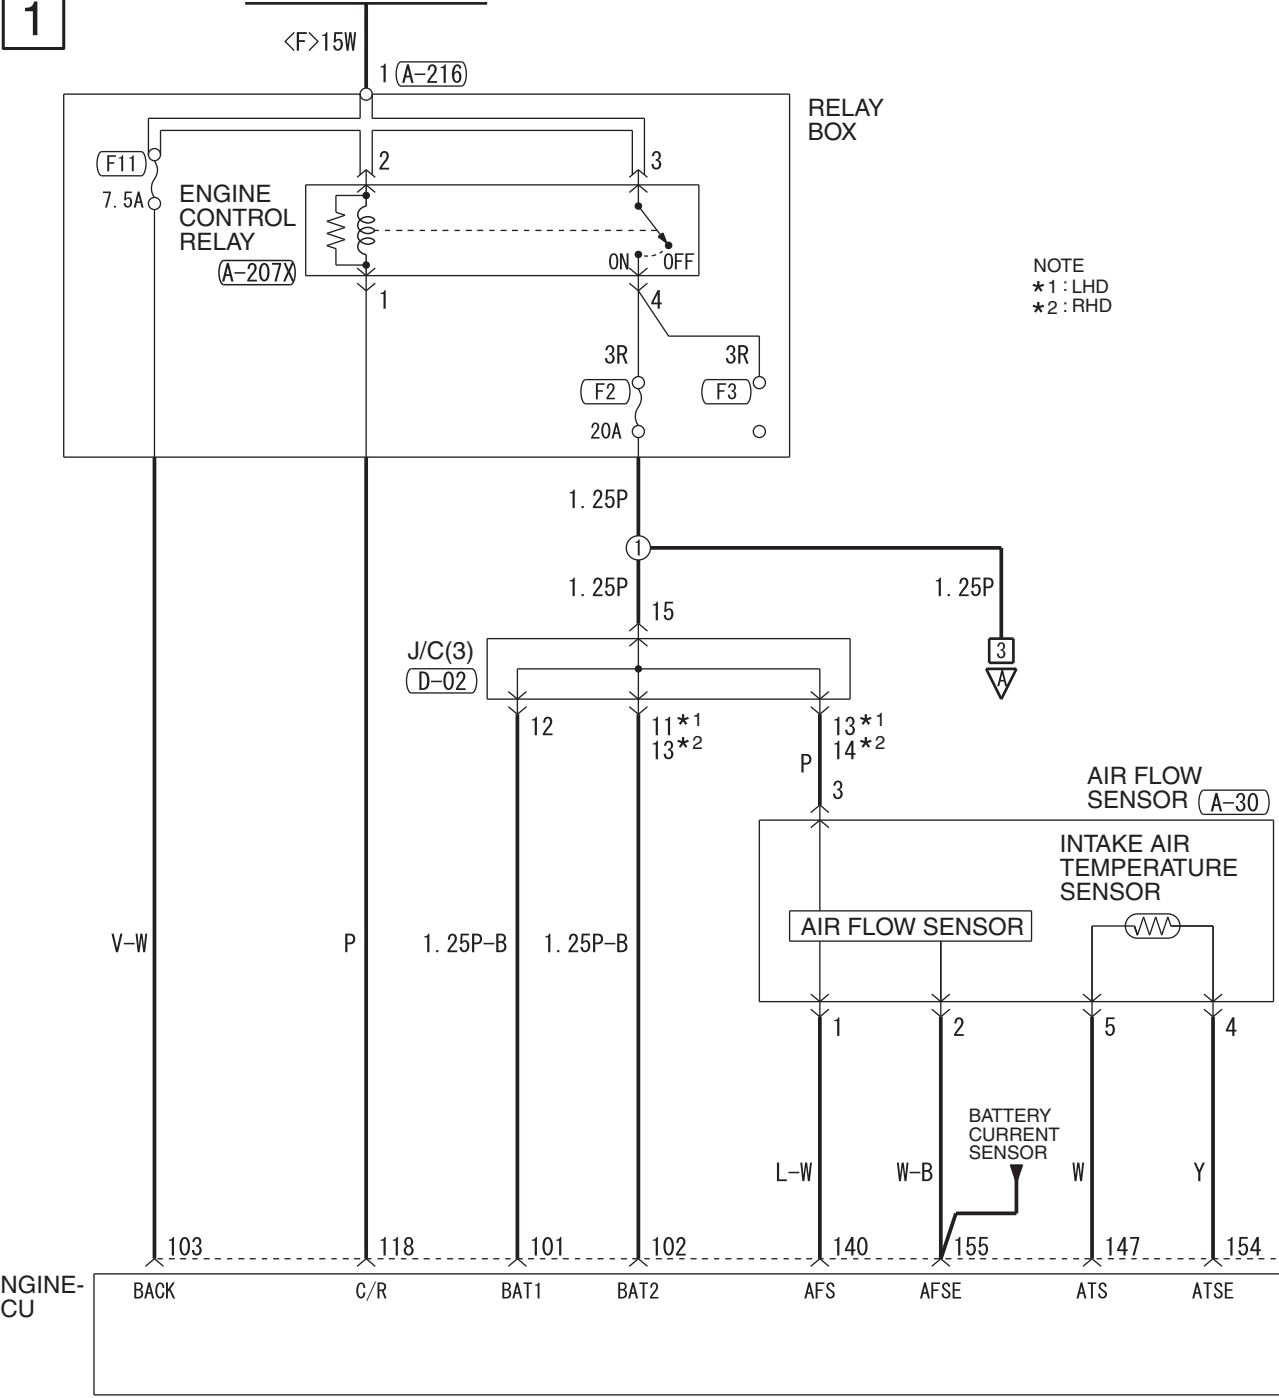

FUSIBLE LINK (5)

NOTE
 *1 : LHD
 *2 : RHD

IGNITION SWITCH (ST) IGNITION SWITCH (IG1) OR IG1 RELAY

<EXCEPT VEHICLES FOR AUSTRALIA AND NEW ZEALAND>