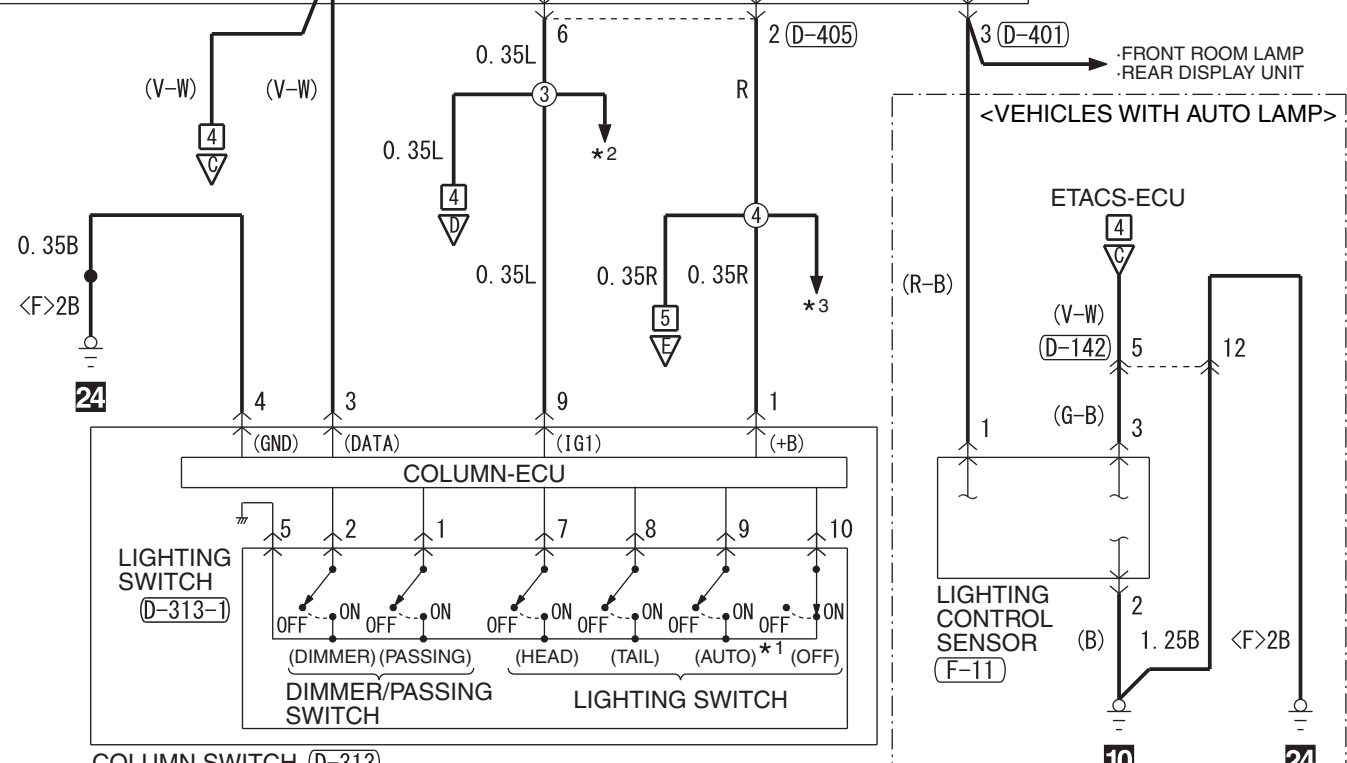

- NOTE
- *1 : VEHICLES WITH AUTO LAMP
 - *2 : 4WD INDICATOR-ECU
 - *3 : A/C-ECU
 - A/C-ECU
 - CAMERA-ECU
 - CENTRE ROOM LAMP
 - DOOR COURTESY LAMP
 - E-CALL CONTROL UNIT
 - ELECTRIC PARKING BRAKE SWITCH
 - CONTROL UNIT
 - GATEWAY-ECU
 - HANDS FREE-ECU
 - KEY REMINDER SWITCH (ILL)
 - KOS&OSS-ECU
 - LUGGAGE COMPARTMENT LAMP
 - MULTIVISION DISPLAY
 - PERSONAL LAMP ASSEMBLY
 - RADIO AND CD PLAYER
 - SMARTPHONE LINK DISPLAY AUDIO

Wire colour code
 B : Black LG : Light green G : Green L : Blue W : White Y : Yellow SB : Sky blue BR : Brown
 O : Orange GR : Grey R : Red P : Pink V : Violet PU : Purple SI : Silver BE : Beige