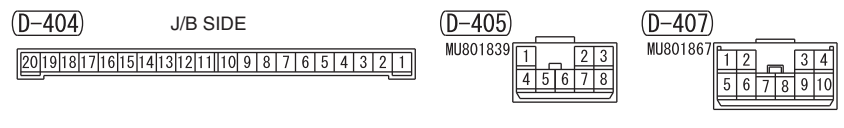

NOTE
 *1 : LHD
 *2 : RHD

- ASC OFF SWITCH
- COMBINATION METER
- DRIVE MODE-SELECTOR
- ELECTRIC PARKING BRAKE SWITCH
- GLOVE BOX LAMP ASSEMBLY
- HAZARD INDICATOR ASSEMBLY
- HAZARD WARNING LAMP SWITCH
- HEATED SEAT SWITCH (SECOND)
- HILL DESCENT CONTROL SWITCH
- MULTIVISION DISPLAY
- OFF-ROAD MODE SELECTOR
- RADIO AND CD PLAYER CONTROL PANEL
- REAR COOLER DIFFERENTIAL LOCK SWITCH
- REAR FAN SWITCH ASSEMBLY
- SMARTPHONE LINK DISPLAY AUDIO
- SONAR SWITCH
- STEERING WHEEL REMOTE CONTROL SWITCH