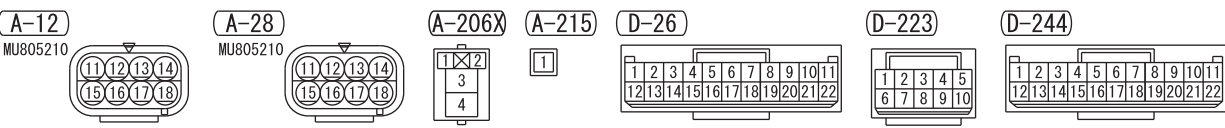

NOTE
 *1 : LHD
 *2 : RHD

- ASC OFF SWITCH
- COMBINATION METER
- DRIVE MODE-SELECTOR
- ELECTRIC PARKING BRAKE SWITCH
- GLOVE BOX LAMP ASSEMBLY
- HAZARD INDICATOR ASSEMBLY
- HAZARD WARNING LAMP SWITCH
- HEATED SEAT SWITCH (SECOND)
- HILL DESCENT CONTROL SWITCH
- MULTIVISION DISPLAY
- OFF-ROAD MODE SELECTOR
- RADIO AND CD PLAYER CONTROL PANEL
- REAR COOLER DIFFERENTIAL LOCK SWITCH
- REAR FAN SWITCH ASSEMBLY
- SMARTPHONE LINK DISPLAY AUDIO
- SONAR SWITCH
- STEERING WHEEL REMOTE CONTROL SWITCH

Wire colour code
 B : Black LG : Light green G : Green L : Blue W : White Y : Yellow SB : Sky blue BR : Brown
 O : Orange GR : Grey R : Red P : Pink V : Violet PU : Purple SI : Silver BE : Beige