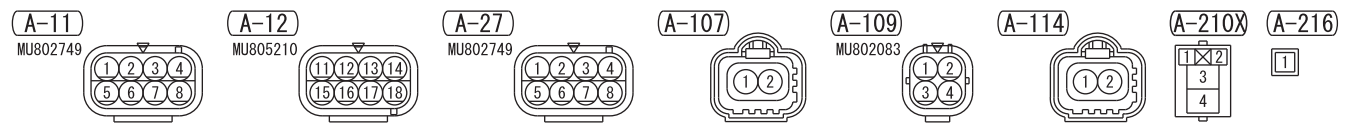

<ON FRONT BUMPER>

NOTE
 *1: LHD
 *2: RHD

<INTEGRATED IN HEADLAMP>

Wire colour code
 B: Black LG: Light green G: Green L: Blue W: White Y: Yellow SB: Sky blue BR: Brown
 O: Orange GR: Grey R: Red P: Pink V: Violet PU: Purple SI: Silver BE: Beige