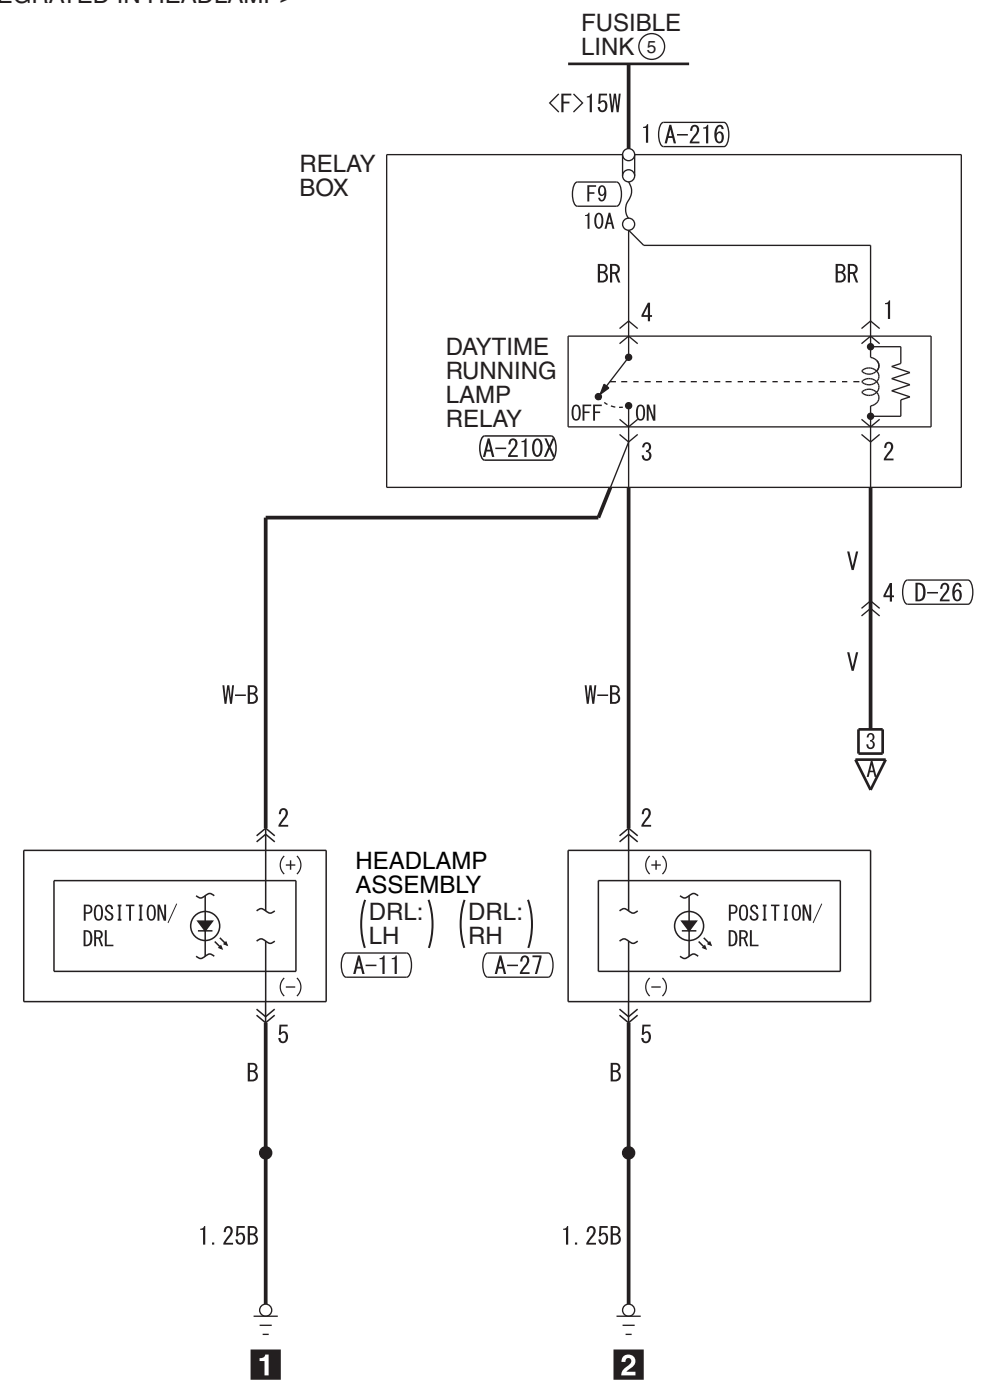

<ON FRONT BUMPER>

NOTE
 *1: LHD
 *2: RHD

<INTEGRATED IN HEADLAMP>

Wire colour code
 B: Black LG: Light green G: Green L: Blue W: White Y: Yellow SB: Sky blue BR: Brown
 O: Orange GR: Grey R: Red P: Pink V: Violet PU: Purple SI: Silver BE: Beige