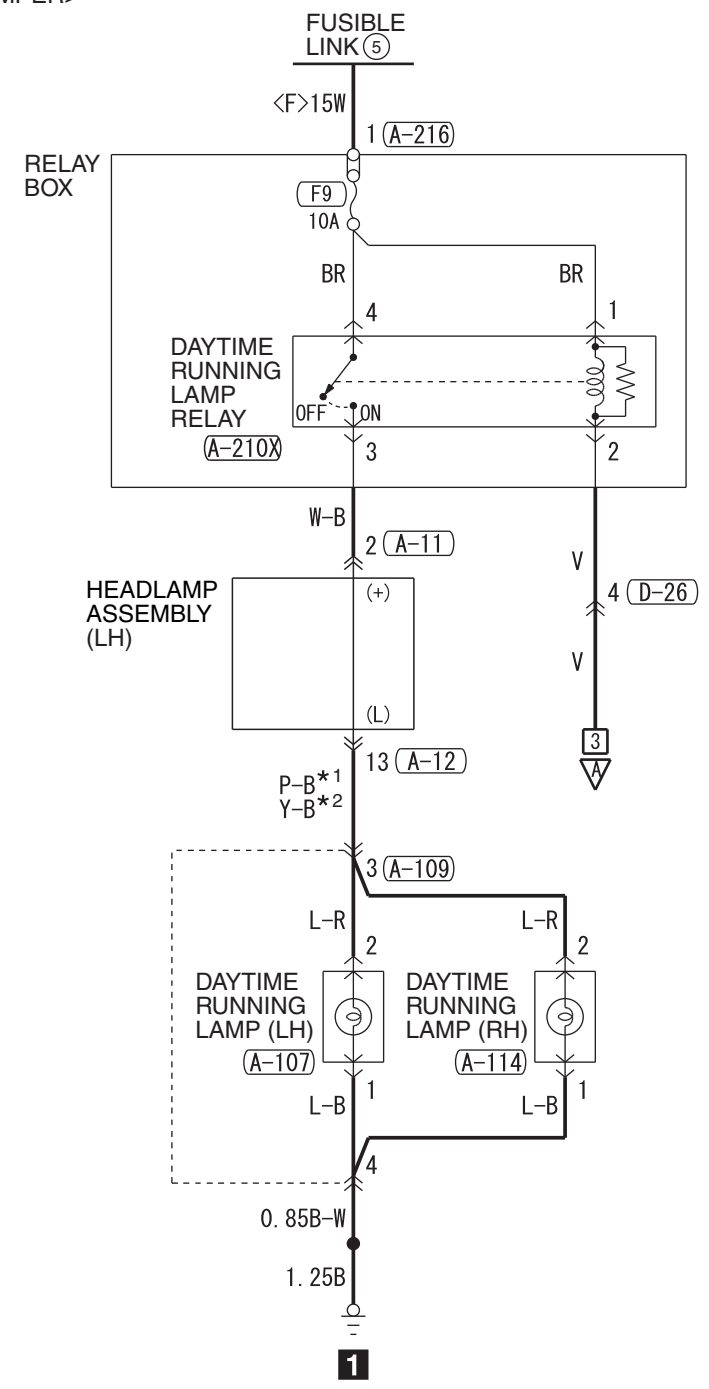

<ON FRONT BUMPER>

NOTE
 *1: LHD
 *2: RHD

<INTEGRATED IN HEADLAMP>

Wire colour code
 B: Black LG: Light green G: Green L: Blue W: White Y: Yellow SB: Sky blue BR: Brown
 O: Orange GR: Grey R: Red P: Pink V: Violet PU: Purple SI: Silver BE: Beige