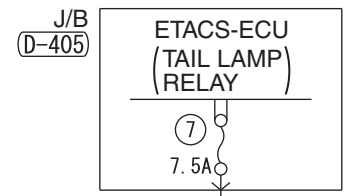

- A/C-ECU
- ASC OFF SWITCH
- BLIND SPOT WARNING SWITCH
- COMBINATION METER
- DRIVE MODE-SELECTOR
- ELECTRIC PARKING BRAKE SWITCH
- FORWARD COLLISION MITIGATION SYSTEM (FCM) AND ULTRASONIC MISACCELERATION MITIGATION SYSTEM ON/OFF SWITCH
- GLOVE BOX LAMP
- HEADLAMP MANUAL LEVELLING SWITCH
- HEATED SEAT SWITCH (FRONT)
- HEATER CONTROLLER ASSEMBLY
- HILL DESCENT CONTROL SWITCH
- MULTIVISION DISPLAY
- OFF-ROAD MODE SELECTOR
- RADIO AND CD PLAYER
- REAR COOLER CONTROL PANEL
- REAR DIFFERENTIAL LOCK SWITCH
- REAR DISPLAY UNIT
- REAR FAN SWITCH
- SELECTOR LEVER ASSEMBLY
- SMARTPHONE LINK DISPLAY AUDIO
- SONAR SWITCH
- STEERING WHEEL REMOTE CONTROL SWITCH

Wire colour code  
 B : Black LG : Light green G : Green L : Blue W : White Y : Yellow SB : Sky blue BR : Brown  
 O : Orange GR : Grey R : Red P : Pink V : Violet PU : Purple SI : Silver BE : Beige