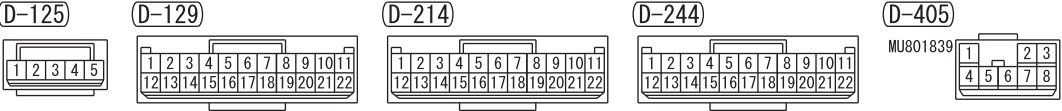

- A/C-ECU
- ASC OFF SWITCH
- BLIND SPOT WARNING SWITCH
- COMBINATION METER
- DRIVE MODE-SELECTOR
- ELECTRIC PARKING BRAKE SWITCH
- FORWARD COLLISION MITIGATION SYSTEM (FCM) AND ULTRASONIC MISACCELERATION MITIGATION SYSTEM ON/OFF SWITCH
- GLOVE BOX LAMP
- HEADLAMP MANUAL LEVELLING SWITCH
- HEATED SEAT SWITCH (FRONT)
- HEATER CONTROLLER ASSEMBLY
- HILL DESCENT CONTROL SWITCH
- MULTIVISION DISPLAY
- OFF-ROAD MODE SELECTOR
- RADIO AND CD PLAYER
- REAR COOLER CONTROL PANEL
- REAR DIFFERENTIAL LOCK SWITCH
- REAR DISPLAY UNIT
- REAR FAN SWITCH
- SELECTOR LEVER ASSEMBLY
- SMARTPHONE LINK DISPLAY AUDIO
- SONAR SWITCH
- STEERING WHEEL REMOTE CONTROL SWITCH