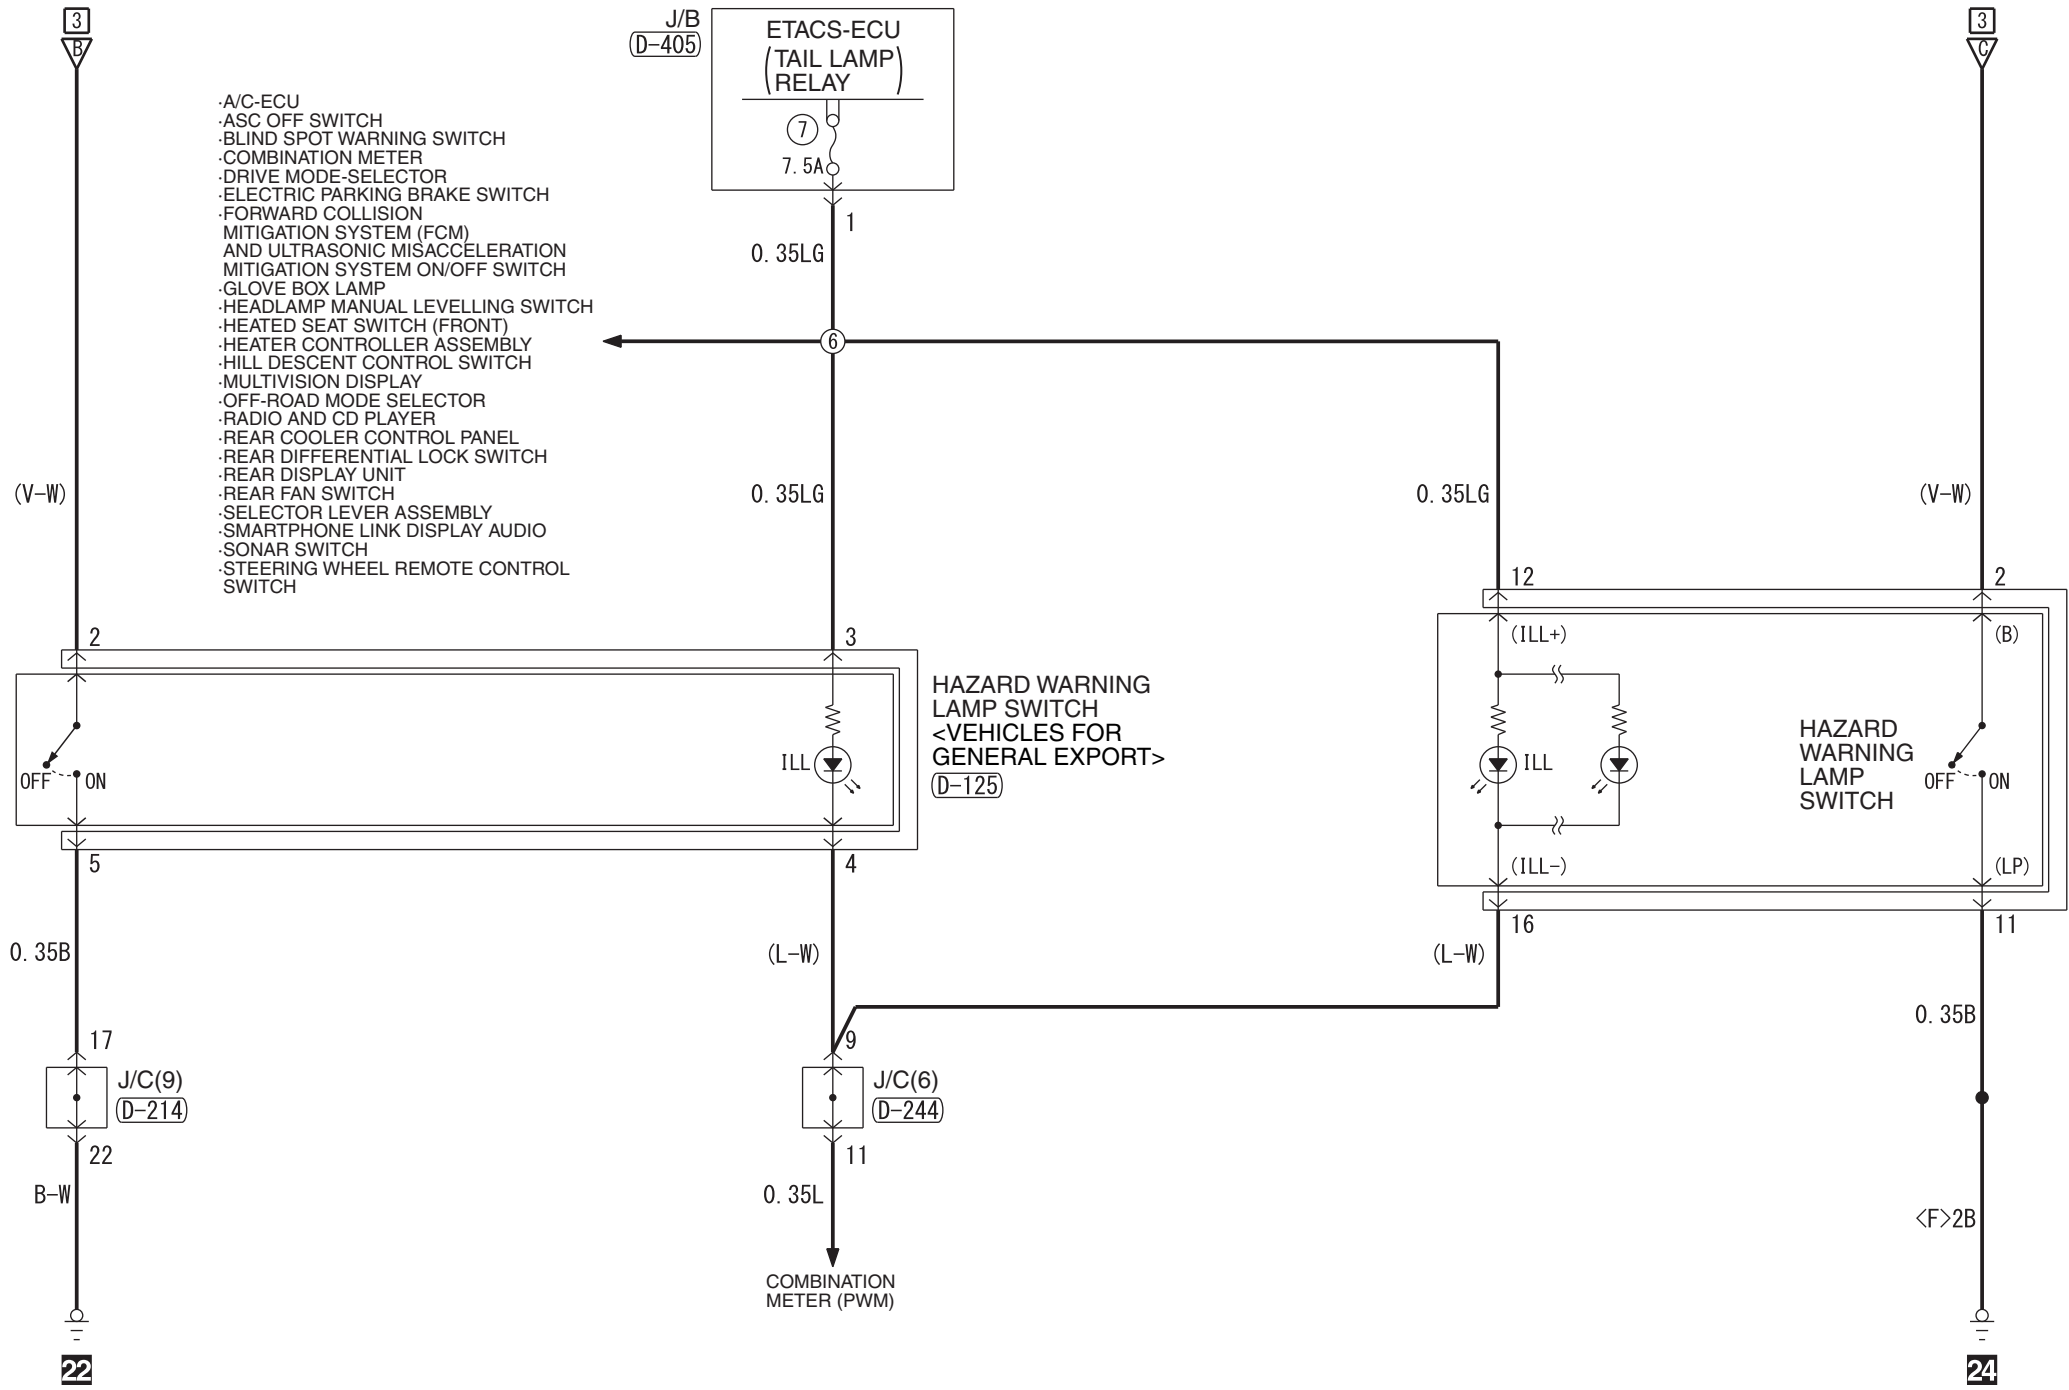

- A/C-ECU
- ASC OFF SWITCH
- BLIND SPOT WARNING SWITCH
- COMBINATION METER
- DRIVE MODE-SELECTOR
- ELECTRIC PARKING BRAKE SWITCH
- FORWARD COLLISION MITIGATION SYSTEM (FCM) AND ULTRASONIC MISACCELERATION MITIGATION SYSTEM ON/OFF SWITCH
- GLOVE BOX LAMP
- HEADLAMP MANUAL LEVELLING SWITCH
- HEATED SEAT SWITCH (FRONT)
- HEATER CONTROLLER ASSEMBLY
- HILL DESCENT CONTROL SWITCH
- MULTIVISION DISPLAY
- OFF-ROAD MODE SELECTOR
- RADIO AND CD PLAYER
- REAR COOLER CONTROL PANEL
- REAR DIFFERENTIAL LOCK SWITCH
- REAR DISPLAY UNIT
- REAR FAN SWITCH
- SELECTOR LEVER ASSEMBLY
- SMARTPHONE LINK DISPLAY AUDIO
- SONAR SWITCH
- STEERING WHEEL REMOTE CONTROL SWITCH

Wire colour code  
 B : Black LG : Light green G : Green L : Blue W : White Y : Yellow SB : Sky blue BR : Brown  
 O : Orange GR : Grey R : Red P : Pink V : Violet PU : Purple SI : Silver BE : Beige