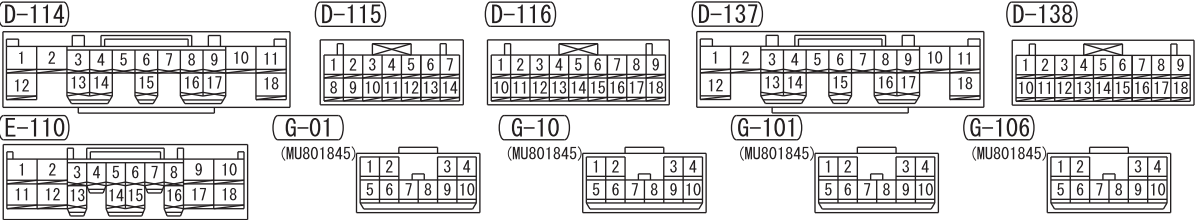

NOTE  
 \*1: VEHICLES WITH VEHICLE-SPEED SENSITIVE AUTOMATIC DOOR LOCK (WITH IMPACT-SENSITIVE UNLOCK MECHANISM)  
 \*2: VEHICLES WITHOUT REAR CURTAIN AIR BAG  
 \*3: VEHICLES WITH REAR CURTAIN AIR BAG

Wire colour code  
 B : Black LG : Light green G : Green L : Blue W : White Y : Yellow SB : Sky blue BR : Brown  
 O : Orange GR : Grey R : Red P : Pink V : Violet PU : Purple SI : Silver BE : Beige