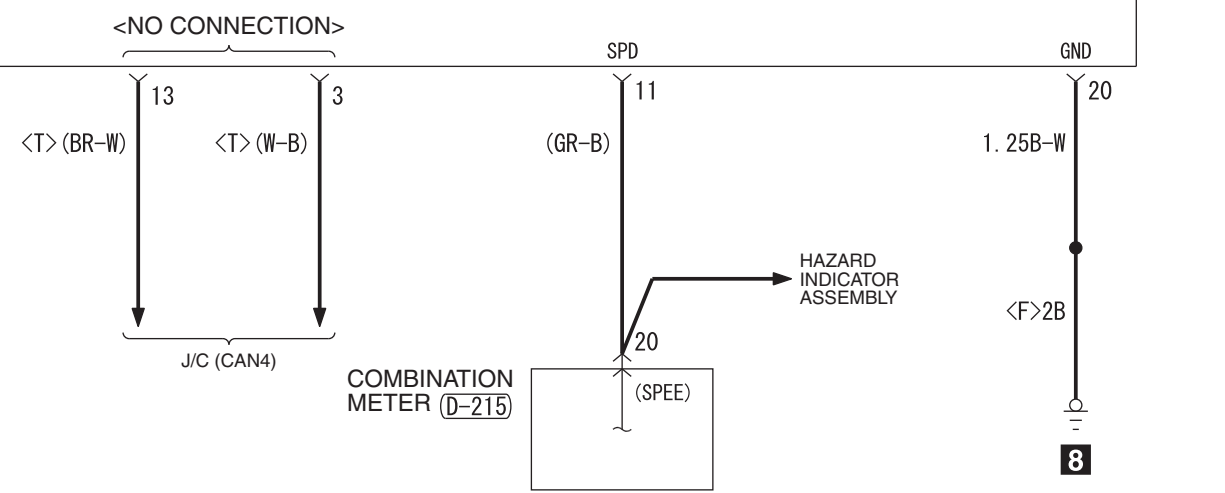

- A/C-ECU
- ASC OFF SWITCH
- BLIND SPOT WARNING SWITCH
- COMBINATION METER
- DRIVE MODE-SELECTOR
- E-CALL SWITCH
- ELECTRIC PARKING BRAKE SWITCH
- FORWARD COLLISION MITIGATION SYSTEM (FCM) AND ULTRASONIC MISACCELERATION MITIGATION SYSTEM
- ON/OFF SWITCH
- GLOVE BOX LAMP
- HAZARD INDICATOR ASSEMBLY
- HAZARD WARNING LAMP SWITCH
- HEADLAMP MANUAL LEVELLING SWITCH
- HEATED SEAT SWITCH (FRONT, SECOND)
- HEATED STEERING WHEEL SWITCH
- HEATER CONTROLLER ASSEMBLY
- HILL DESCENT CONTROL SWITCH
- OFF-ROAD MODE SELECTOR
- REAR COOLER CONTROL PANEL
- REAR DIFFERENTIAL LOCK SWITCH
- REAR DISPLAY UNIT
- REAR FAN SWITCH
- SELECTOR LEVER ASSEMBLY
- SONAR SWITCH

Wire colour code
 B : Black LG : Light green G : Green L : Blue W : White Y : Yellow SB : Sky blue BR : Brown
 O : Orange GR : Grey R : Red P : Pink V : Violet PU : Purple SI : Silver BE : Beige