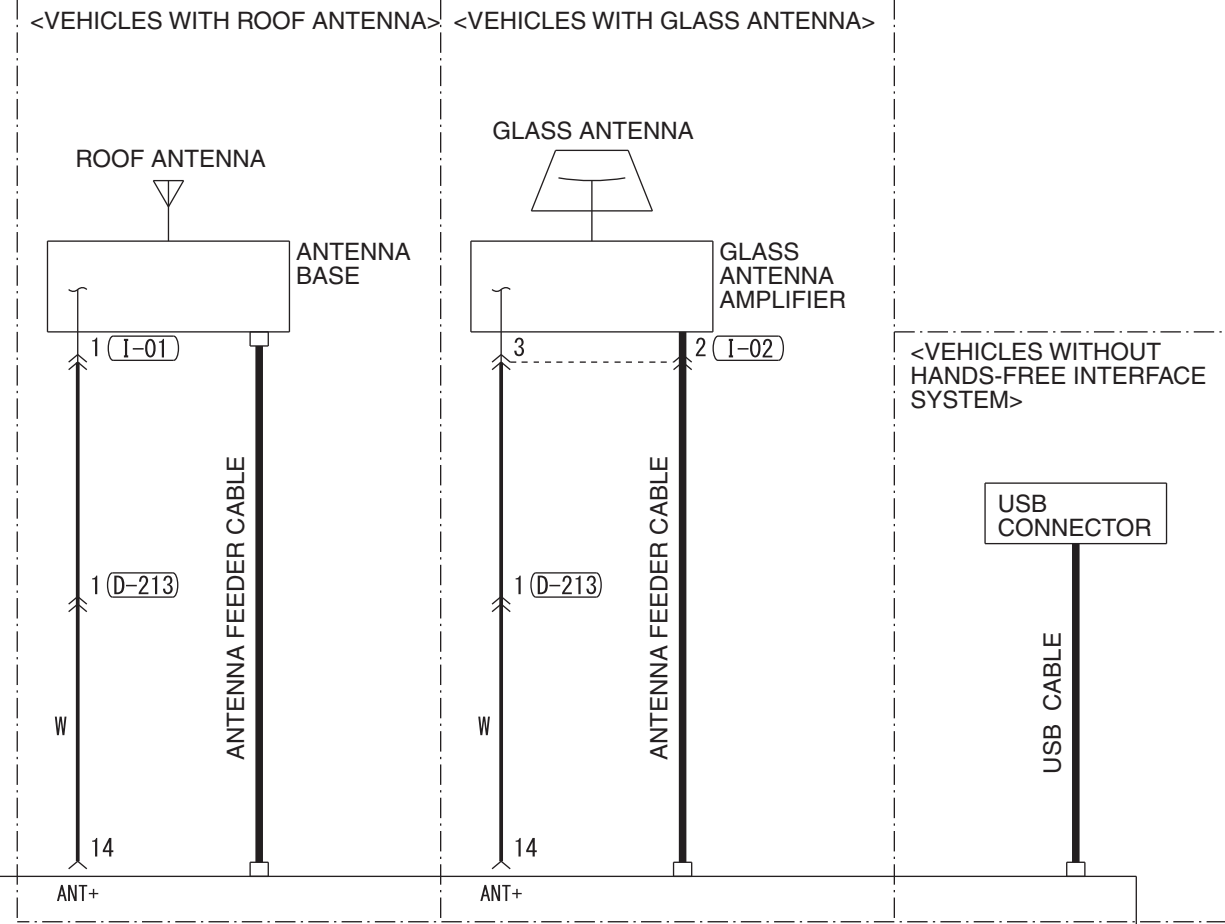

- A/C-ECU
- ASC OFF SWITCH
- BLIND SPOT WARNING SWITCH
- COMBINATION METER
- DRIVE MODE-SELECTOR
- E-CALL SWITCH
- ELECTRIC PARKING BRAKE SWITCH
- FORWARD COLLISION MITIGATION SYSTEM (FCM) AND ULTRASONIC MISACCELERATION MITIGATION SYSTEM
- ON/OFF SWITCH
- GLOVE BOX LAMP
- HAZARD INDICATOR ASSEMBLY
- HAZARD WARNING LAMP SWITCH
- HEADLAMP MANUAL LEVELLING SWITCH
- HEATED SEAT SWITCH (FRONT, SECOND)
- HEATED STEERING WHEEL SWITCH
- HEATER CONTROLLER ASSEMBLY
- HILL DESCENT CONTROL SWITCH
- OFF-ROAD MODE SELECTOR
- REAR COOLER CONTROL PANEL
- REAR DIFFERENTIAL LOCK SWITCH
- REAR DISPLAY UNIT
- REAR FAN SWITCH
- SELECTOR LEVER ASSEMBLY
- SONAR SWITCH

Wire colour code
 B : Black LG : Light green G : Green L : Blue W : White Y : Yellow SB : Sky blue BR : Brown
 O : Orange GR : Grey R : Red P : Pink V : Violet PU : Purple SI : Silver BE : Beige