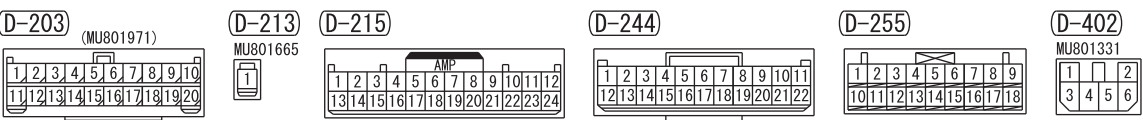

- A/C-ECU
- ASC OFF SWITCH
- BLIND SPOT WARNING SWITCH
- COMBINATION METER
- DRIVE MODE-SELECTOR
- E-CALL SWITCH
- ELECTRIC PARKING BRAKE SWITCH
- FORWARD COLLISION MITIGATION SYSTEM (FCM) AND ULTRASONIC MISACCELERATION MITIGATION SYSTEM
- ON/OFF SWITCH
- GLOVE BOX LAMP
- HAZARD INDICATOR ASSEMBLY
- HAZARD WARNING LAMP SWITCH
- HEADLAMP MANUAL LEVELLING SWITCH
- HEATED SEAT SWITCH (FRONT, SECOND)
- HEATED STEERING WHEEL SWITCH
- HEATER CONTROLLER ASSEMBLY
- HILL DESCENT CONTROL SWITCH
- OFF-ROAD MODE SELECTOR
- REAR COOLER CONTROL PANEL
- REAR DIFFERENTIAL LOCK SWITCH
- REAR DISPLAY UNIT
- REAR FAN SWITCH
- SELECTOR LEVER ASSEMBLY
- SONAR SWITCH

Wire colour code
 B : Black LG : Light green G : Green L : Blue W : White Y : Yellow SB : Sky blue BR : Brown
 O : Orange GR : Grey R : Red P : Pink V : Violet PU : Purple SI : Silver BE : Beige