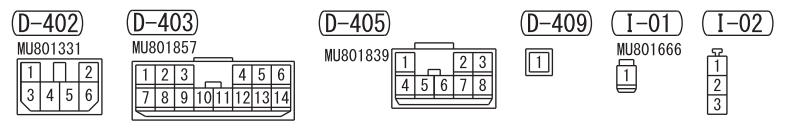

- ASC OFF SWITCH
- COMBINATION METER
- DRIVE MODE-SELECTOR
- ELECTRIC PARKING BRAKE SWITCH
- GLOVE BOX LAMP
- HAZARD INDICATOR ASSEMBLY
- HAZARD WARNING LAMP SWITCH
- HEATED STEERING WHEEL SWITCH
- HILL DESCENT CONTROL SWITCH
- OFF-ROAD MODE SELECTOR
- RADIO AND CD PLAYER
- REAR COOLER CONTROL PANEL
- REAR FAN SWITCH
- SONAR SWITCH

NOTE  
 \*1 : ·CAMERA-ECU  
 ·CENTRE ROOM LAMP  
 ·COLUMN SWITCH  
 ·COMBINATION METER  
 ·DOOR COURTESY LAMP  
 ·GATEWAY-ECU  
 ·LUGGAGE COMPARTMENT LAMP  
 ·PERSONAL LAMP

Wire colour code  
 B : Black LG : Light green G : Green L : Blue W : White Y : Yellow SB : Sky blue BR : Brown  
 O : Orange GR : Grey R : Red P : Pink V : Violet PU : Purple SI : Silver BE : Beige