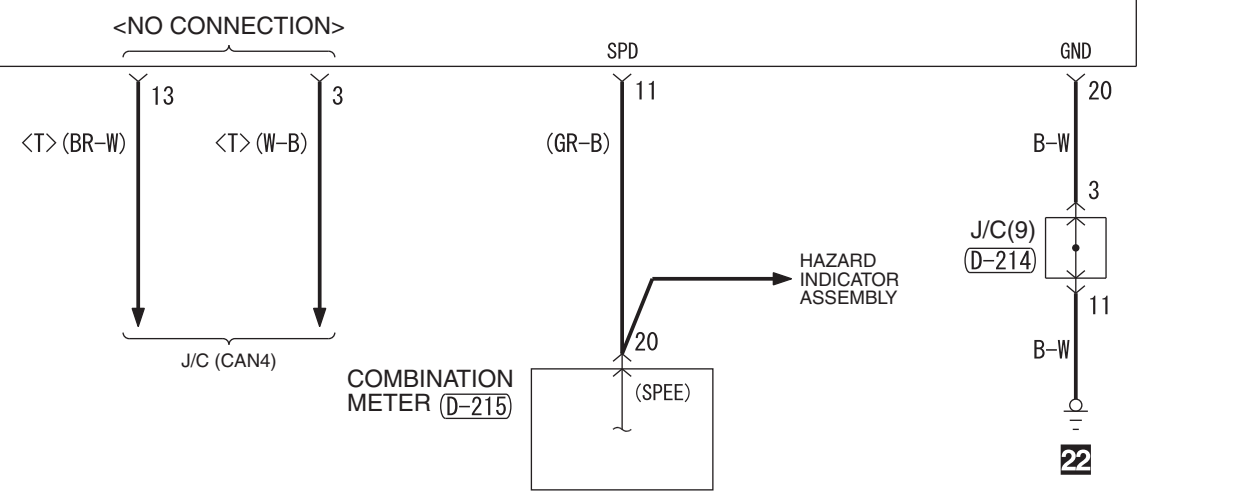

- ASC OFF SWITCH
- COMBINATION METER
- DRIVE MODE-SELECTOR
- ELECTRIC PARKING BRAKE SWITCH
- GLOVE BOX LAMP
- HAZARD INDICATOR ASSEMBLY
- HAZARD WARNING LAMP SWITCH
- HEATED STEERING WHEEL SWITCH
- HILL DESCENT CONTROL SWITCH
- OFF-ROAD MODE SELECTOR
- RADIO AND CD PLAYER
- REAR COOLER CONTROL PANEL
- REAR FAN SWITCH
- SONAR SWITCH

NOTE  
 \*1 : ·CAMERA-ECU  
 ·CENTRE ROOM LAMP  
 ·COLUMN SWITCH  
 ·COMBINATION METER  
 ·DOOR COURTESY LAMP  
 ·GATEWAY-ECU  
 ·LUGGAGE COMPARTMENT LAMP  
 ·PERSONAL LAMP

Wire colour code  
 B : Black LG : Light green G : Green L : Blue W : White Y : Yellow SB : Sky blue BR : Brown  
 O : Orange GR : Grey R : Red P : Pink V : Violet PU : Purple SI : Silver BE : Beige