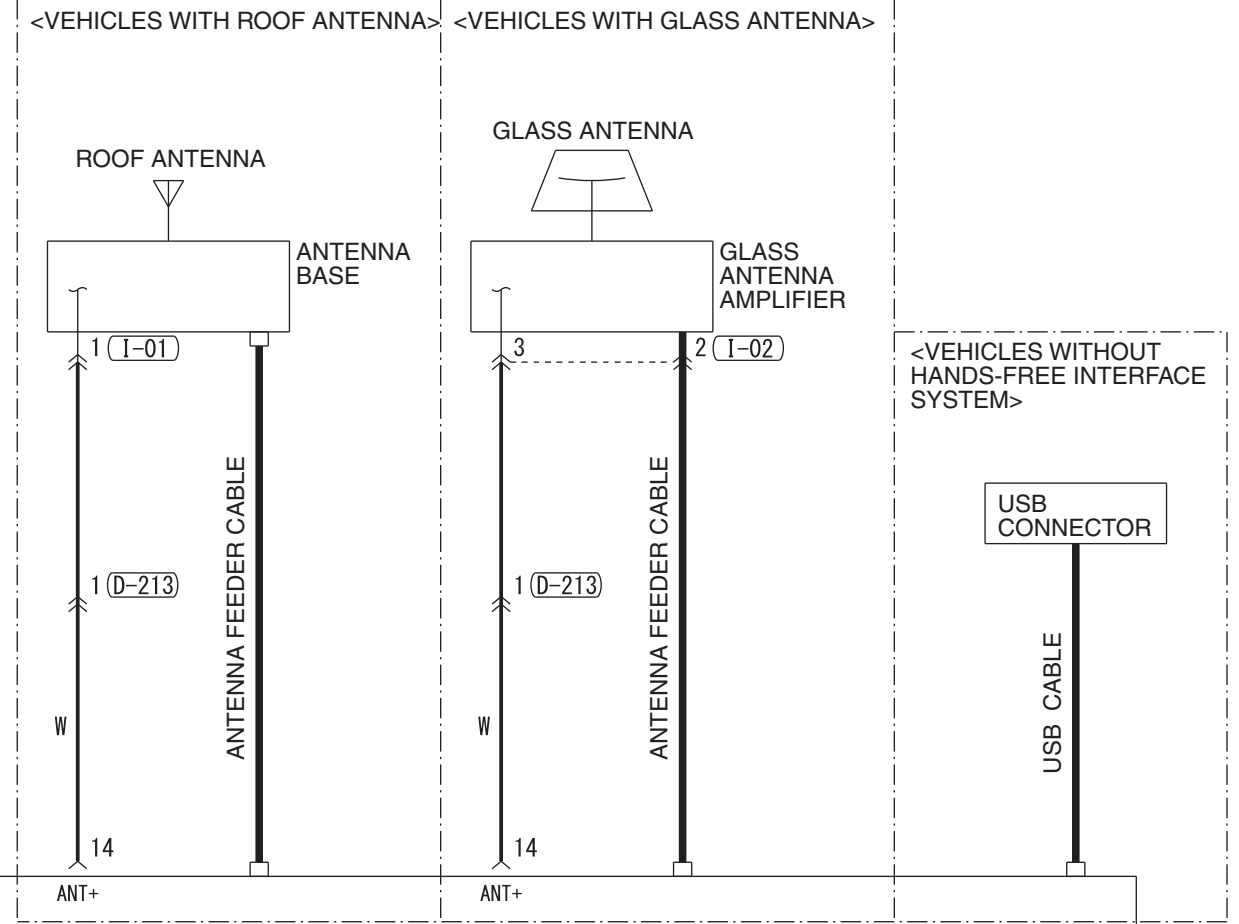

- ASC OFF SWITCH
- COMBINATION METER
- DRIVE MODE-SELECTOR
- ELECTRIC PARKING BRAKE SWITCH
- GLOVE BOX LAMP
- HAZARD INDICATOR ASSEMBLY
- HAZARD WARNING LAMP SWITCH
- HEATED STEERING WHEEL SWITCH
- HILL DESCENT CONTROL SWITCH
- OFF-ROAD MODE SELECTOR
- RADIO AND CD PLAYER
- REAR COOLER CONTROL PANEL
- REAR FAN SWITCH
- SONAR SWITCH

NOTE  
 \*1 : ·CAMERA-ECU  
 ·CENTRE ROOM LAMP  
 ·COLUMN SWITCH  
 ·COMBINATION METER  
 ·DOOR COURTESY LAMP  
 ·GATEWAY-ECU  
 ·LUGGAGE COMPARTMENT LAMP  
 ·PERSONAL LAMP

Wire colour code  
 B : Black LG : Light green G : Green L : Blue W : White Y : Yellow SB : Sky blue BR : Brown  
 O : Orange GR : Grey R : Red P : Pink V : Violet PU : Purple SI : Silver BE : Beige