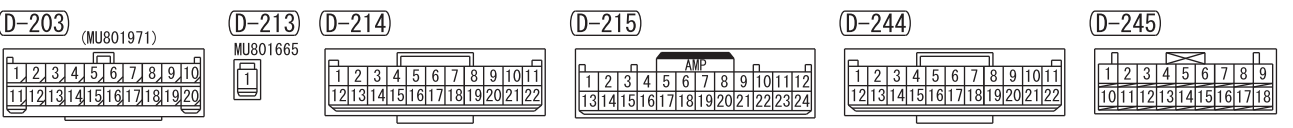

- ASC OFF SWITCH
- COMBINATION METER
- DRIVE MODE-SELECTOR
- ELECTRIC PARKING BRAKE SWITCH
- GLOVE BOX LAMP
- HAZARD INDICATOR ASSEMBLY
- HAZARD WARNING LAMP SWITCH
- HEATED STEERING WHEEL SWITCH
- HILL DESCENT CONTROL SWITCH
- OFF-ROAD MODE SELECTOR
- RADIO AND CD PLAYER
- REAR COOLER CONTROL PANEL
- REAR FAN SWITCH
- SONAR SWITCH

NOTE  
 \*1 : ·CAMERA-ECU  
 ·CENTRE ROOM LAMP  
 ·COLUMN SWITCH  
 ·COMBINATION METER  
 ·DOOR COURTESY LAMP  
 ·GATEWAY-ECU  
 ·LUGGAGE COMPARTMENT LAMP  
 ·PERSONAL LAMP

Wire colour code  
 B : Black LG : Light green G : Green L : Blue W : White Y : Yellow SB : Sky blue BR : Brown  
 O : Orange GR : Grey R : Red P : Pink V : Violet PU : Purple SI : Silver BE : Beige