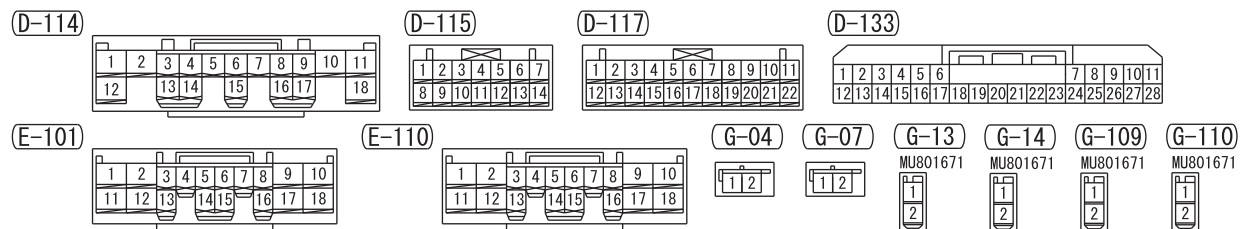

<VEHICLES WITH 6 SPEAKERS>

<VEHICLES WITH 6 SPEAKERS>

<VEHICLES WITH REAR ENTERTAINMENT SYSTEM>

Wire colour code
 B: Black LG: Light green G: Green L: Blue W: White Y: Yellow SB: Sky blue BR: Brown
 O: Orange GR: Grey R: Red P: Pink V: Violet PU: Purple SI: Silver BE: Beige