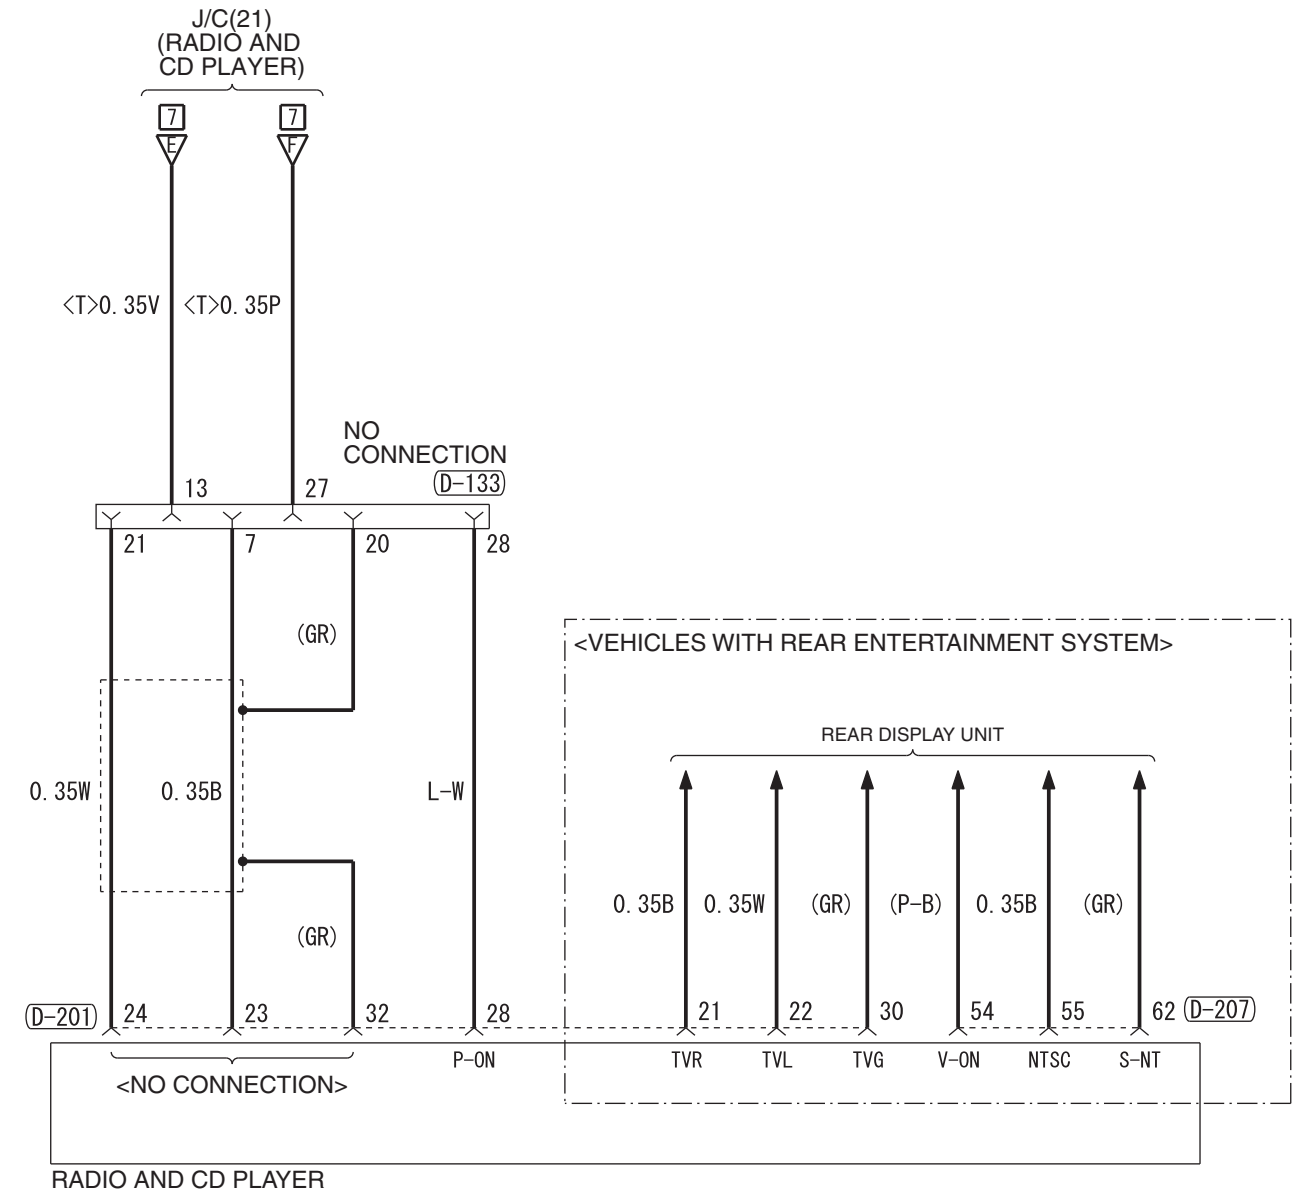

<VEHICLES WITH 6 SPEAKERS>

<VEHICLES WITH 6 SPEAKERS>

<VEHICLES WITH REAR ENTERTAINMENT SYSTEM>

Wire colour code
 B: Black LG: Light green G: Green L: Blue W: White Y: Yellow SB: Sky blue BR: Brown
 O: Orange GR: Grey R: Red P: Pink V: Violet PU: Purple SI: Silver BE: Beige