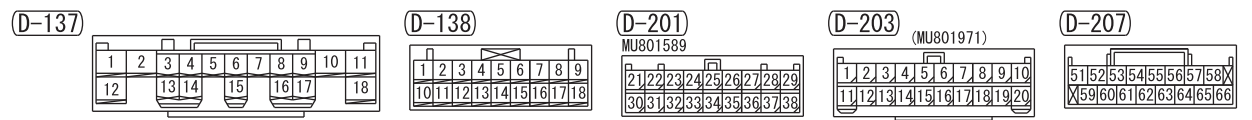

<VEHICLES WITH 6 SPEAKERS>

<VEHICLES WITH 6 SPEAKERS>

<VEHICLES WITH REAR ENTERTAINMENT SYSTEM>

Wire colour code
 B: Black LG: Light green G: Green L: Blue W: White Y: Yellow SB: Sky blue BR: Brown
 O: Orange GR: Grey R: Red P: Pink V: Violet PU: Purple SI: Silver BE: Beige