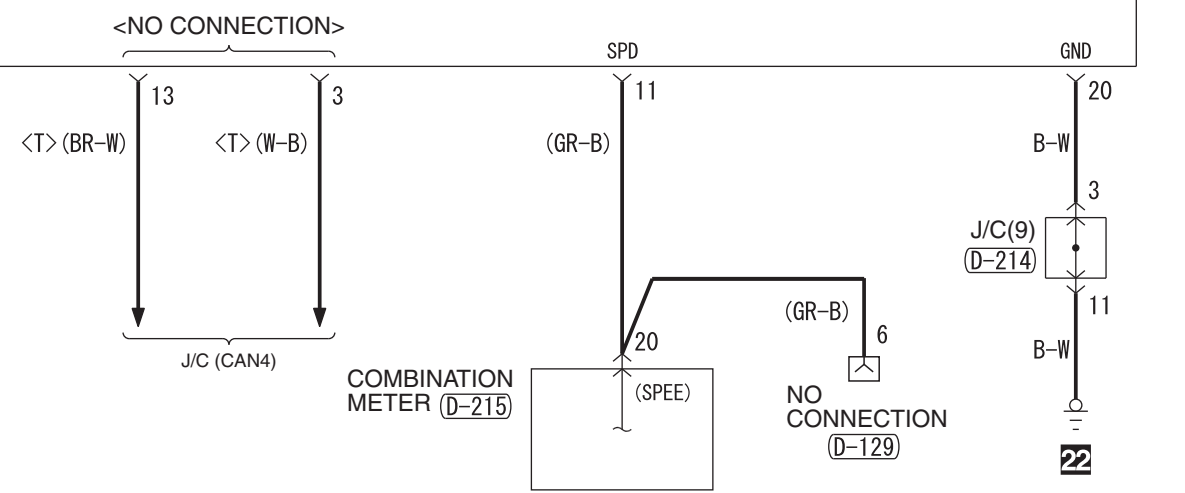

- ASC OFF SWITCH
- COMBINATION METER
- DRIVE MODE-SELECTOR
- ELECTRIC PARKING
- HAZARD WARNING LAMP SWITCH
- HILL DESCENT
- CONTROL SWITCH
- OFF-ROAD MODE SELECTOR
- REAR COOLER
- CONTROL PANEL
- REAR FAN SWITCH
- SONAR SWITCH

- NOTE
- * 1 : CAMERA-ECU
 - CENTRE ROOM LAMP
 - COLUMN SWITCH
 - COMBINATION METER
 - DOOR COURTESY LAMP
 - GATEWAY-ECU
 - LUGGAGE COMPARTMENT LAMP
 - PERSONAL LAMP

Wire colour code
 B : Black LG : Light green G : Green L : Blue W : White Y : Yellow SB : Sky blue BR : Brown
 O : Orange GR : Grey R : Red P : Pink V : Violet PU : Purple SI : Silver BE : Beige