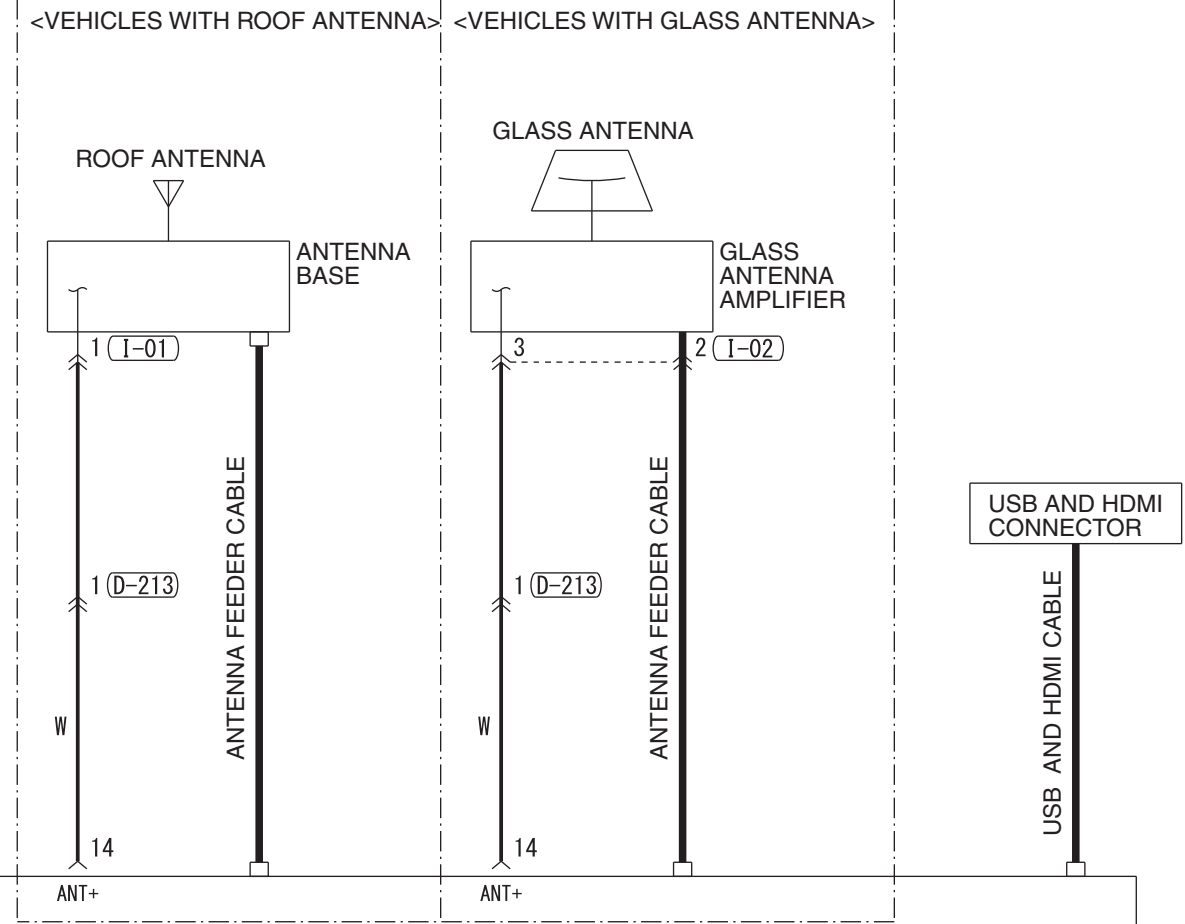

- ASC OFF SWITCH
- COMBINATION METER
- DRIVE MODE-SELECTOR
- ELECTRIC PARKING
- HAZARD WARNING LAMP SWITCH
- HILL DESCENT
- CONTROL SWITCH
- OFF-ROAD MODE SELECTOR
- REAR COOLER
- CONTROL PANEL
- REAR FAN SWITCH
- SONAR SWITCH

- NOTE
- * 1 : CAMERA-ECU
 - CENTRE ROOM LAMP
 - COLUMN SWITCH
 - COMBINATION METER
 - DOOR COURTESY LAMP
 - GATEWAY-ECU
 - LUGGAGE COMPARTMENT LAMP
 - PERSONAL LAMP

Wire colour code
 B : Black LG : Light green G : Green L : Blue W : White Y : Yellow SB : Sky blue BR : Brown
 O : Orange GR : Grey R : Red P : Pink V : Violet PU : Purple SI : Silver BE : Beige