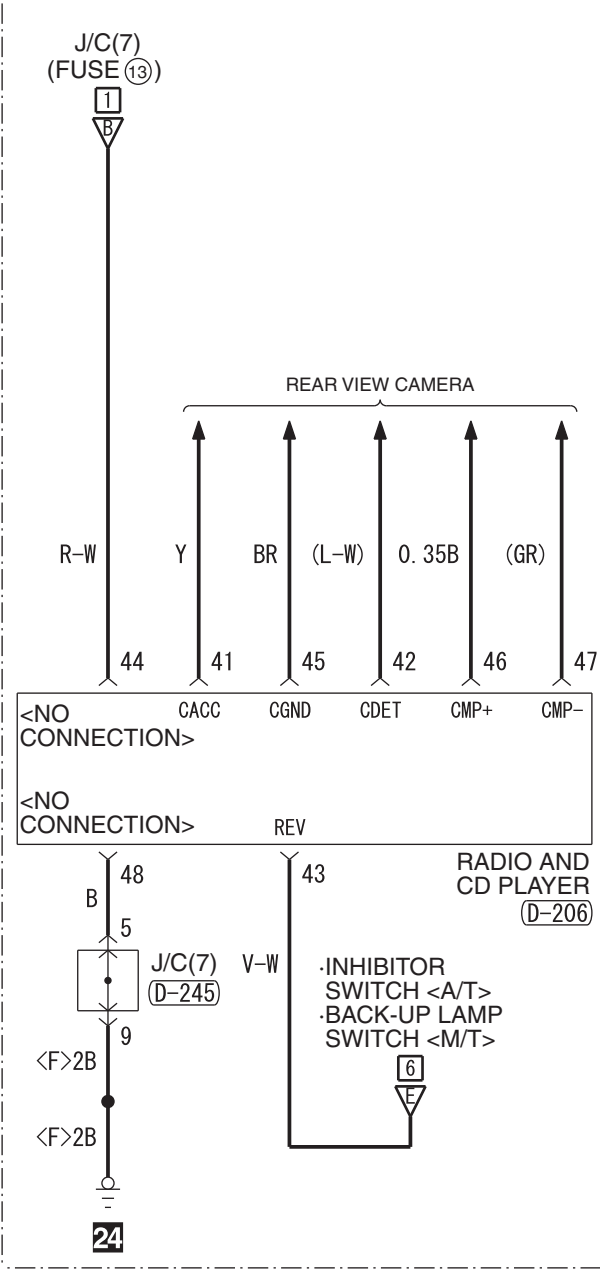

<VEHICLES WITH MULTI AROUND MONITOR AND WITH REAR VIEW CAMERA>

<VEHICLES WITH MULTI AROUND MONITOR>

Wire colour code
 B : Black LG : Light green G : Green L : Blue W : White Y : Yellow SB : Sky blue BR : Brown
 O : Orange GR : Grey R : Red P : Pink V : Violet PU : Purple SI : Silver BE : Beige