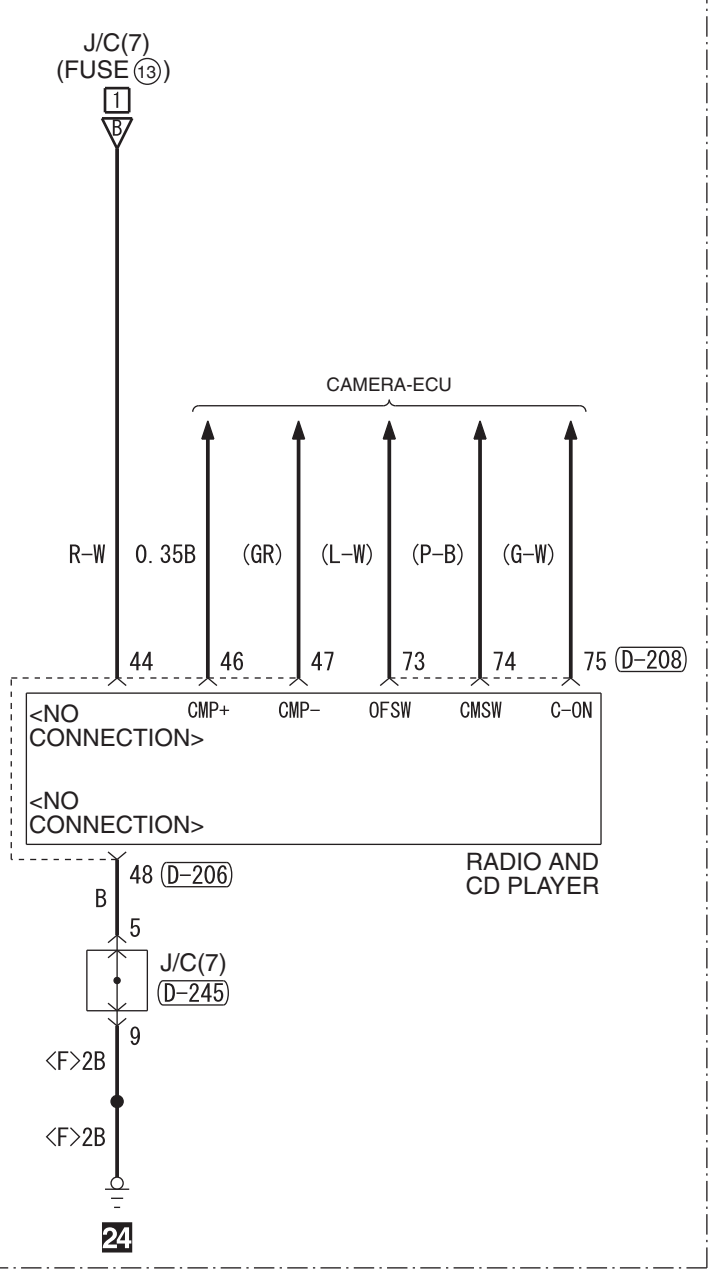

<VEHICLES WITH MULTI AROUND MONITOR AND WITH REAR VIEW CAMERA>

<VEHICLES WITH MULTI AROUND MONITOR>

Wire colour code
 B : Black LG : Light green G : Green L : Blue W : White Y : Yellow SB : Sky blue BR : Brown
 O : Orange GR : Grey R : Red P : Pink V : Violet PU : Purple SI : Silver BE : Beige