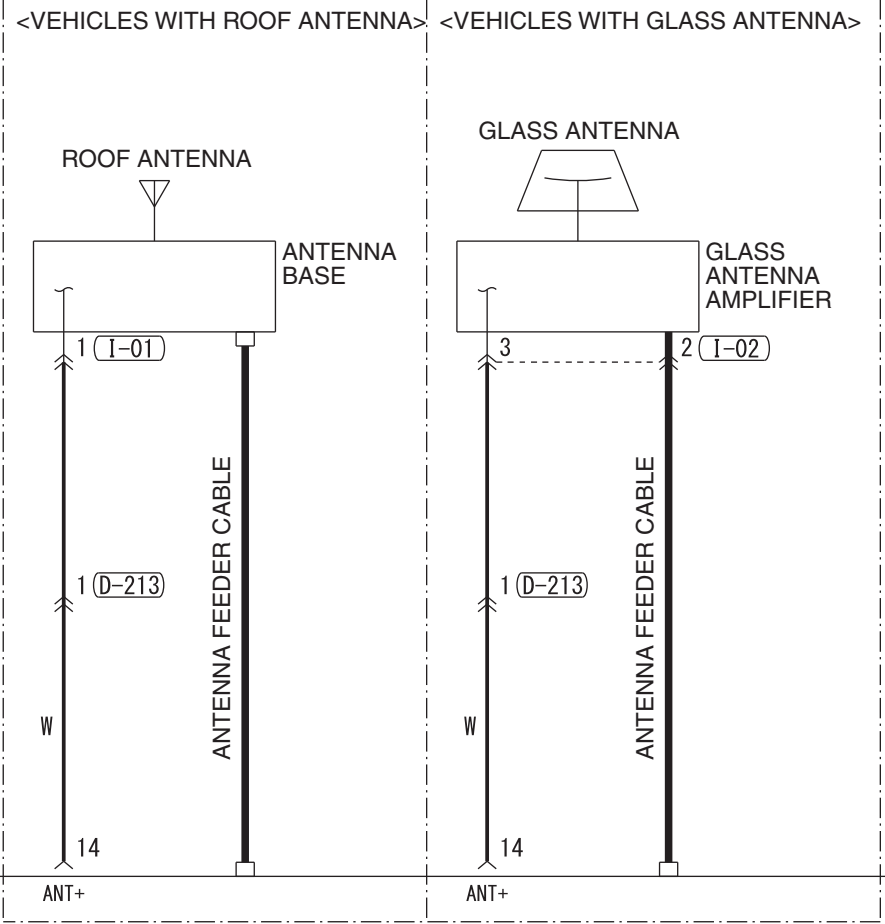

- A/C-ECU
- ASC OFF SWITCH
- BLIND SPOT WARNING SWITCH
- COMBINATION METER
- DRIVE MODE-SELECTOR
- E-CALL SWITCH
- ELECTRIC PARKING BRAKE SWITCH
- FORWARD COLLISION MITIGATION SYSTEM (FCM) AND ULTRASONIC MISACCELERATION MITIGATION SYSTEM
- ON/OFF SWITCH
- GLOVE BOX LAMP
- HAZARD INDICATOR ASSEMBLY
- HAZARD WARNING LAMP SWITCH
- HEADLAMP MANUAL LEVELLING SWITCH
- HEATED SEAT SWITCH (FRONT, SECOND)
- HEATED STEERING WHEEL SWITCH
- HEATER CONTROLLER ASSEMBLY
- HILL DESCENT CONTROL SWITCH
- OFF-ROAD MODE SELECTOR
- REAR COOLER CONTROL PANEL
- REAR DIFFERENTIAL LOCK SWITCH
- REAR DISPLAY UNIT
- REAR FAN SWITCH
- SELECTOR LEVER ASSEMBLY
- SONAR SWITCH

Wire colour code  
 B : Black LG : Light green G : Green L : Blue W : White Y : Yellow SB : Sky blue BR : Brown  
 O : Orange GR : Grey R : Red P : Pink V : Violet PU : Purple SI : Silver BE : Beige