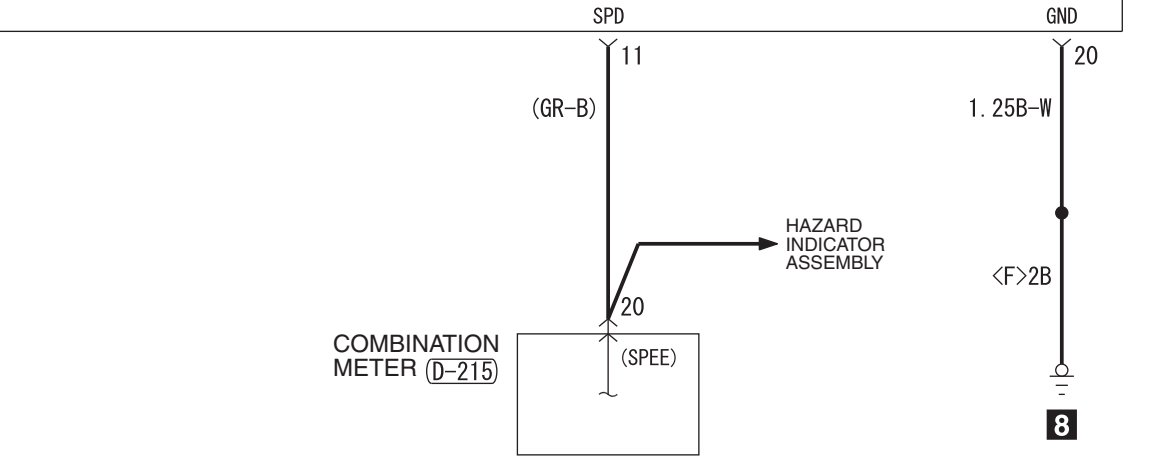

- A/C-ECU
- ASC OFF SWITCH
- BLIND SPOT WARNING SWITCH
- COMBINATION METER
- DRIVE MODE-SELECTOR
- E-CALL SWITCH
- ELECTRIC PARKING BRAKE SWITCH
- FORWARD COLLISION MITIGATION SYSTEM (FCM) AND ULTRASONIC MISACCELERATION MITIGATION SYSTEM
- ON/OFF SWITCH
- GLOVE BOX LAMP
- HAZARD INDICATOR ASSEMBLY
- HAZARD WARNING LAMP SWITCH
- HEADLAMP MANUAL LEVELLING SWITCH
- HEATED SEAT SWITCH (FRONT, SECOND)
- HEATED STEERING WHEEL SWITCH
- HEATER CONTROLLER ASSEMBLY
- HILL DESCENT CONTROL SWITCH
- OFF-ROAD MODE SELECTOR
- REAR COOLER CONTROL PANEL
- REAR DIFFERENTIAL LOCK SWITCH
- REAR DISPLAY UNIT
- REAR FAN SWITCH
- SELECTOR LEVER ASSEMBLY
- SONAR SWITCH

Wire colour code  
 B : Black LG : Light green G : Green L : Blue W : White Y : Yellow SB : Sky blue BR : Brown  
 O : Orange GR : Grey R : Red P : Pink V : Violet PU : Purple SI : Silver BE : Beige