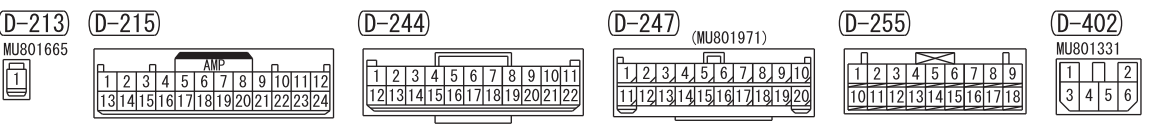

- A/C-ECU
- ASC OFF SWITCH
- BLIND SPOT WARNING SWITCH
- COMBINATION METER
- DRIVE MODE-SELECTOR
- E-CALL SWITCH
- ELECTRIC PARKING BRAKE SWITCH
- FORWARD COLLISION MITIGATION SYSTEM (FCM) AND ULTRASONIC MISACCELERATION MITIGATION SYSTEM
- ON/OFF SWITCH
- GLOVE BOX LAMP
- HAZARD INDICATOR ASSEMBLY
- HAZARD WARNING LAMP SWITCH
- HEADLAMP MANUAL LEVELLING SWITCH
- HEATED SEAT SWITCH (FRONT, SECOND)
- HEATED STEERING WHEEL SWITCH
- HEATER CONTROLLER ASSEMBLY
- HILL DESCENT CONTROL SWITCH
- OFF-ROAD MODE SELECTOR
- REAR COOLER CONTROL PANEL
- REAR DIFFERENTIAL LOCK SWITCH
- REAR DISPLAY UNIT
- REAR FAN SWITCH
- SELECTOR LEVER ASSEMBLY
- SONAR SWITCH

Wire colour code  
 B : Black LG : Light green G : Green L : Blue W : White Y : Yellow SB : Sky blue BR : Brown  
 O : Orange GR : Grey R : Red P : Pink V : Violet PU : Purple SI : Silver BE : Beige