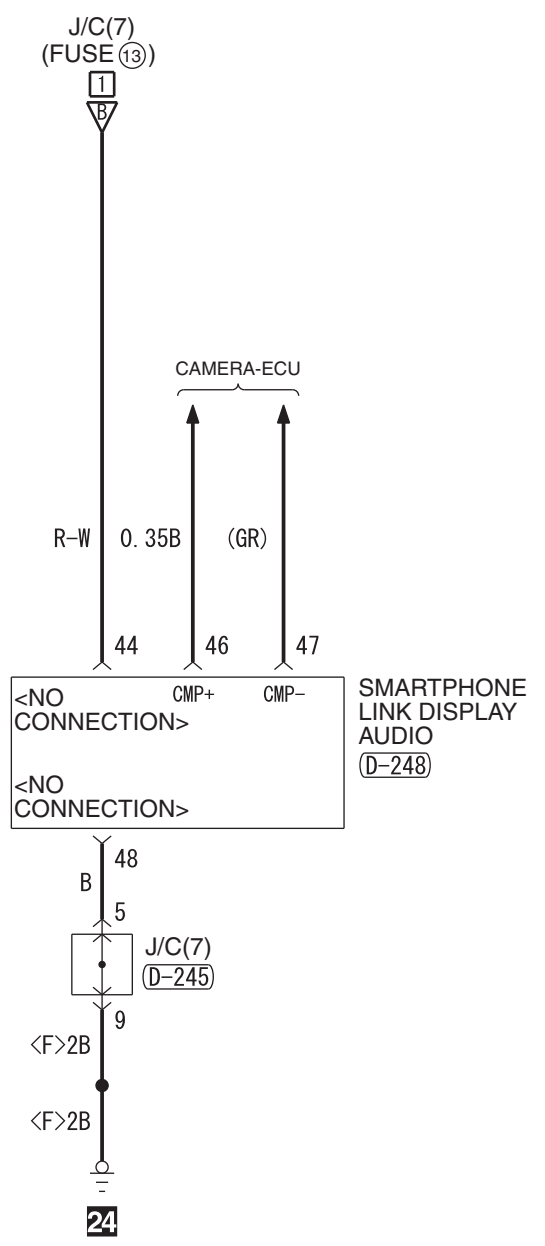

<VEHICLES WITH MULTI AROUND MONITOR AND WITH REAR VIEW CAMERA>

<VEHICLES WITH MULTI AROUND MONITOR>

Wire colour code  
 B : Black LG : Light green G : Green L : Blue W : White Y : Yellow SB : Sky blue BR : Brown  
 O : Orange GR : Grey R : Red P : Pink V : Violet PU : Purple SI : Silver BE : Beige