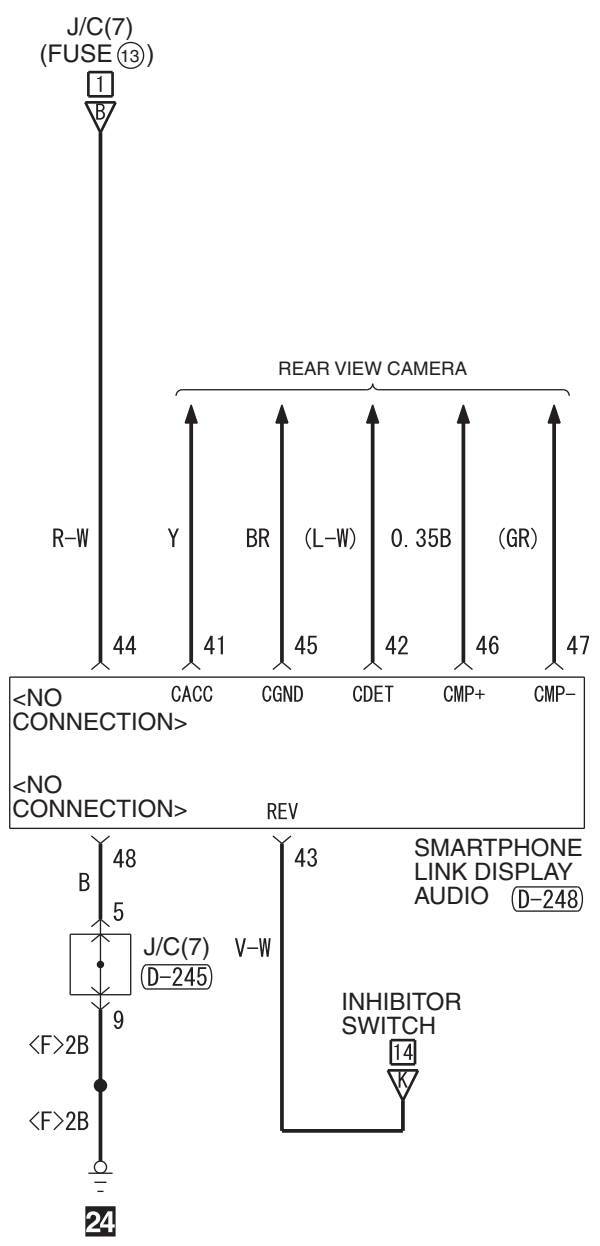

<VEHICLES WITH MULTI AROUND MONITOR AND WITH REAR VIEW CAMERA>

<VEHICLES WITH MULTI AROUND MONITOR>

Wire colour code  
 B : Black LG : Light green G : Green L : Blue W : White Y : Yellow SB : Sky blue BR : Brown  
 O : Orange GR : Grey R : Red P : Pink V : Violet PU : Purple SI : Silver BE : Beige