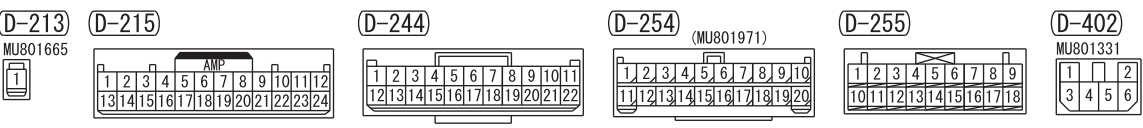

- A/C-ECU
- ASC OFF SWITCH
- BLIND SPOT WARNING SWITCH
- COMBINATION METER
- DRIVE MODE-SELECTOR
- E-CALL SWITCH
- ELECTRIC PARKING BRAKE SWITCH
- FORWARD COLLISION MITIGATION SYSTEM (FCM) AND ULTRASONIC MISACCELERATION MITIGATION SYSTEM ON/OFF SWITCH
- GLOVE BOX LAMP
- HAZARD INDICATOR ASSEMBLY
- HAZARD WARNING LAMP SWITCH
- HEADLAMP MANUAL LEVELLING SWITCH
- HEATED SEAT SWITCH (FRONT, SECOND)
- HEATED STEERING WHEEL SWITCH
- HEATER CONTROLLER ASSEMBLY
- HILL DESCENT CONTROL SWITCH
- OFF-ROAD MODE SELECTOR
- REAR COOLER CONTROL PANEL
- REAR DIFFERENTIAL LOCK SWITCH
- REAR DISPLAY UNIT
- REAR FAN SWITCH
- SELECTOR LEVER ASSEMBLY
- SONAR SWITCH

Wire colour code
 B : Black LG : Light green G : Green L : Blue W : White Y : Yellow SB : Sky blue BR : Brown
 O : Orange GR : Grey R : Red P : Pink V : Violet PU : Purple SI : Silver BE : Beige