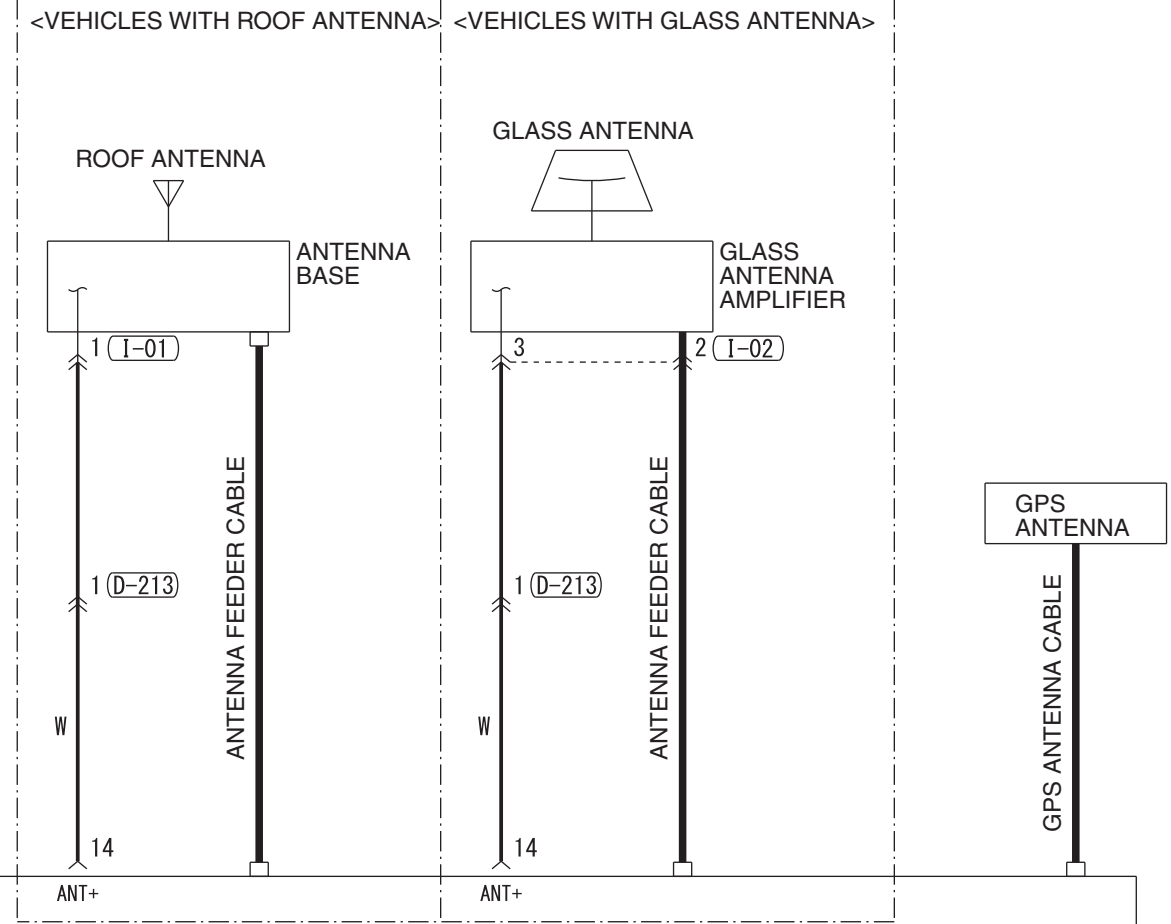

- A/C-ECU
- ASC OFF SWITCH
- BLIND SPOT WARNING SWITCH
- COMBINATION METER
- DRIVE MODE-SELECTOR
- E-CALL SWITCH
- ELECTRIC PARKING BRAKE SWITCH
- FORWARD COLLISION MITIGATION SYSTEM (FCM) AND ULTRASONIC MISACCELERATION MITIGATION SYSTEM ON/OFF SWITCH
- GLOVE BOX LAMP
- HAZARD INDICATOR ASSEMBLY
- HAZARD WARNING LAMP SWITCH
- HEADLAMP MANUAL LEVELLING SWITCH
- HEATED SEAT SWITCH (FRONT, SECOND)
- HEATED STEERING WHEEL SWITCH
- HEATER CONTROLLER ASSEMBLY
- HILL DESCENT CONTROL SWITCH
- OFF-ROAD MODE SELECTOR
- REAR COOLER CONTROL PANEL
- REAR DIFFERENTIAL LOCK SWITCH
- REAR DISPLAY UNIT
- REAR FAN SWITCH
- SELECTOR LEVER ASSEMBLY
- SONAR SWITCH

Wire colour code
 B : Black LG : Light green G : Green L : Blue W : White Y : Yellow SB : Sky blue BR : Brown
 O : Orange GR : Grey R : Red P : Pink V : Violet PU : Purple SI : Silver BE : Beige