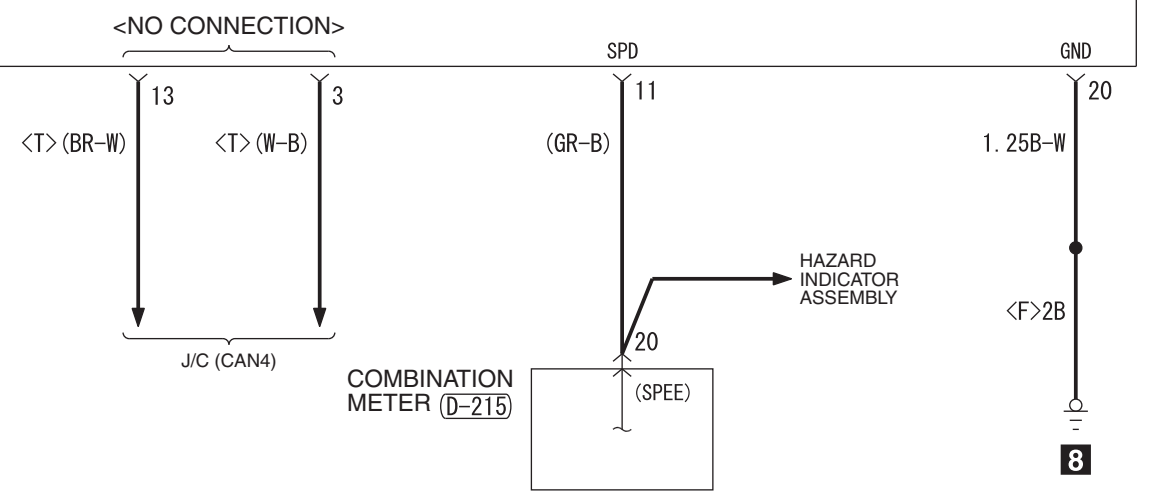

- A/C-ECU
- ASC OFF SWITCH
- BLIND SPOT WARNING SWITCH
- COMBINATION METER
- DRIVE MODE-SELECTOR
- E-CALL SWITCH
- ELECTRIC PARKING BRAKE SWITCH
- FORWARD COLLISION MITIGATION SYSTEM (FCM) AND ULTRASONIC MISACCELERATION MITIGATION SYSTEM ON/OFF SWITCH
- GLOVE BOX LAMP
- HAZARD INDICATOR ASSEMBLY
- HAZARD WARNING LAMP SWITCH
- HEADLAMP MANUAL LEVELLING SWITCH
- HEATED SEAT SWITCH (FRONT, SECOND)
- HEATED STEERING WHEEL SWITCH
- HEATER CONTROLLER ASSEMBLY
- HILL DESCENT CONTROL SWITCH
- OFF-ROAD MODE SELECTOR
- REAR COOLER CONTROL PANEL
- REAR DIFFERENTIAL LOCK SWITCH
- REAR DISPLAY UNIT
- REAR FAN SWITCH
- SELECTOR LEVER ASSEMBLY
- SONAR SWITCH

Wire colour code
 B : Black LG : Light green G : Green L : Blue W : White Y : Yellow SB : Sky blue BR : Brown
 O : Orange GR : Grey R : Red P : Pink V : Violet PU : Purple SI : Silver BE : Beige