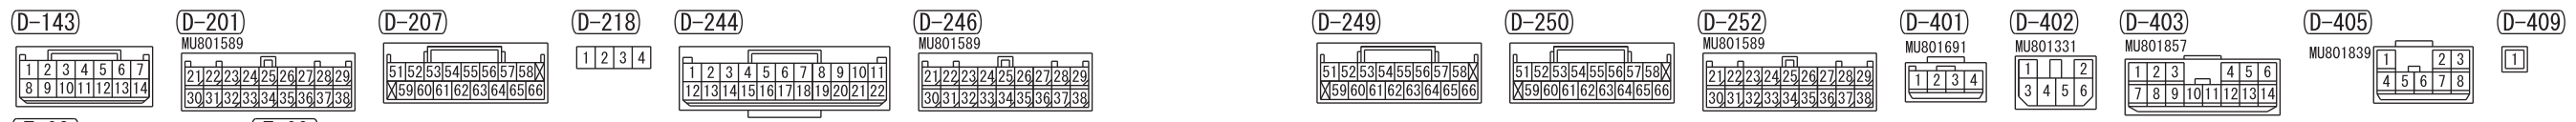

- ASC OFF SWITCH
- COMBINATION METER
- DRIVE MODE-SELECTOR
- ELECTRIC PARKING BRAKE SWITCH
- GLOVE BOX LAMP
- HAZARD INDICATOR ASSEMBLY
- HAZARD WARNING LAMP SWITCH
- HEATED SEAT SWITCH (FRONT, SECOND)
- HILL DESCENT CONTROL SWITCH
- MULTIVISION DISPLAY
- OFF-ROAD MODE SELECTOR
- RADIO AND CD PLAYER
- REAR COOLER CONTROL PANEL
- REAR DIFFERENTIAL LOCK SWITCH
- REAR FAN SWITCH
- SELECTOR LEVER ASSEMBLY
- SMARTPHONE LINK DISPLAY AUDIO
- SONAR SWITCH

Wire colour code
 B : Black LG : Light green G : Green L : Blue W : White Y : Yellow SB : Sky blue BR : Brown
 O : Orange GR : Grey R : Red P : Pink V : Violet PU : Purple SI : Silver BE : Beige