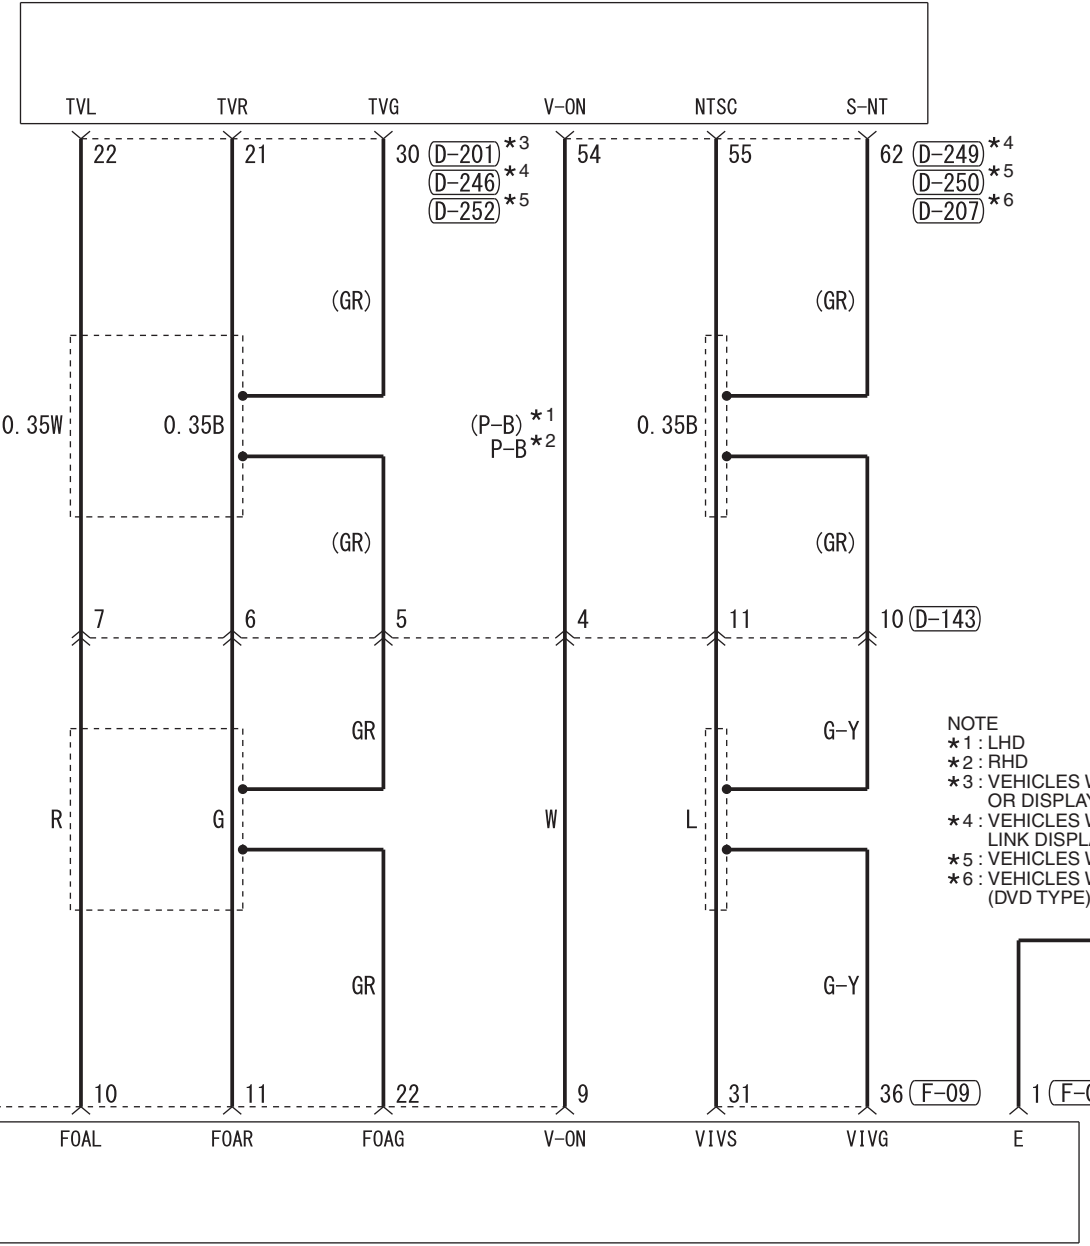

RADIO AND CD PLAYER*3
SMARTPHONE LINK DISPLAY AUDIO*4
MULTIVISION DISPLAY*5

1. **NOTE**
   *1 : LHD
   *2 : RHD
   *3 : VEHICLES WITH 1CD AUDIO OR DISPLAY AUDIO
   *4 : VEHICLES WITH SMARTPHONE LINK DISPLAY AUDIO
   *5 : VEHICLES WITH MMCS
   *6 : VEHICLES WITH DISPLAY AUDIO (DVD TYPE)