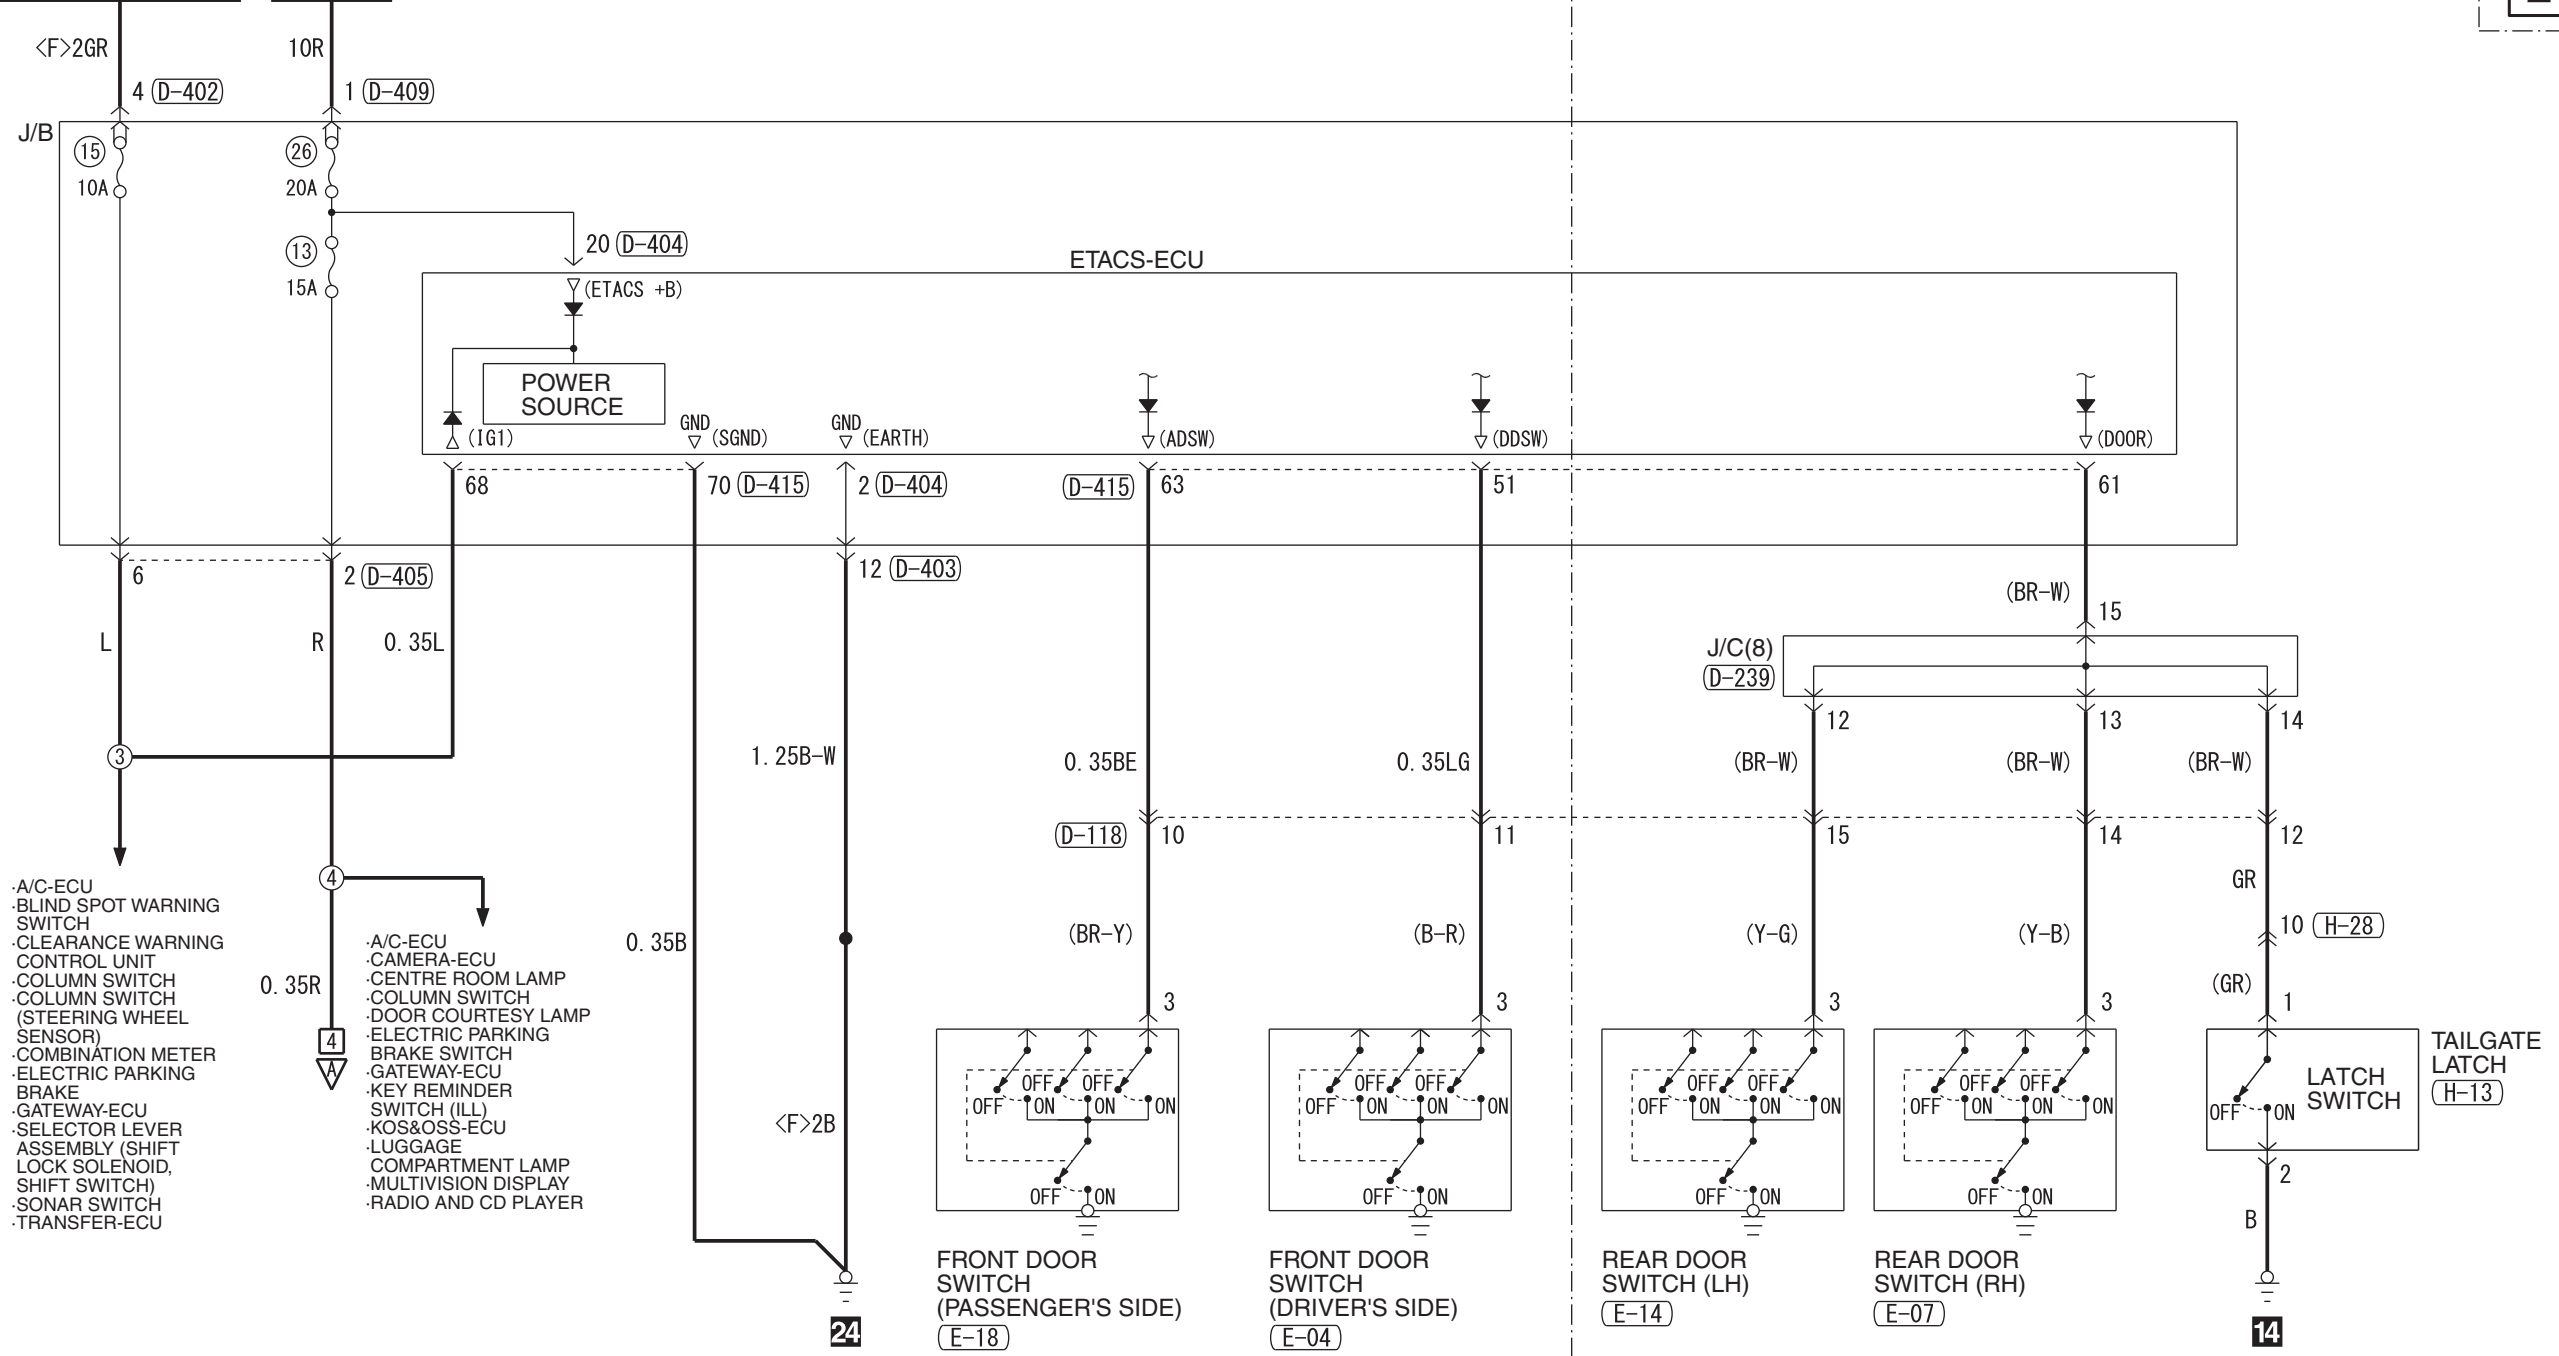

IGNITION SWITCH (IG1) OR IG1 RELAY

FUSIBLE LINK ②

<4G6>

- A/C-ECU
- BLIND SPOT WARNING SWITCH
- CLEARANCE WARNING CONTROL UNIT
- COLUMN SWITCH
- COLUMN SWITCH (STEERING WHEEL SENSOR)
- COMBINATION METER
- ELECTRIC PARKING BRAKE
- GATEWAY-ECU
- SELECTOR LEVER ASSEMBLY (SHIFT LOCK SOLENOID, SHIFT SWITCH)
- SONAR SWITCH
- TRANSFER-ECU

- A/C-ECU
- CAMERA-ECU
- CENTRE ROOM LAMP
- COLUMN SWITCH
- DOOR COURTESY LAMP
- ELECTRIC PARKING BRAKE SWITCH
- GATEWAY-ECU
- KEY REMINDER SWITCH (ILL)
- KOS&OSS-ECU
- LUGGAGE COMPARTMENT LAMP
- MULTIVISION DISPLAY
- RADIO AND CD PLAYER

Wire colour code
 B : Black LG : Light green G : Green L : Blue W : White Y : Yellow SB : Sky blue BR : Brown
 O : Orange GR : Grey R : Red P : Pink V : Violet PU : Purple SI : Silver BE : Beige