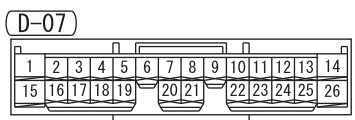

- 4WD INDICATOR-ECU
- A/C-ECU
- BLIND SPOT WARNING SWITCH
- CLEARANCE WARNING CONTROL UNIT
- COLUMN SWITCH
- COLUMN SWITCH (STEERING WHEEL SENSOR)
- ELECTRIC PARKING BRAKE
- ETACS-ECU
- GATEWAY-ECU
- SELECTOR LEVER ASSEMBLY (SHIFT LOCK SOLENOID, SHIFT SWITCH)
- SONAR SWITCH
- TRANSFER-ECU