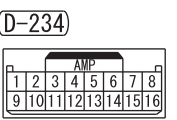

- COMBINATION METER
- DRIVE MODE-SELECTOR
- BRAKE SWITCH
- ELECTRIC PARKING
- GLOVE BOX LAMP
- HAZARD INDICATOR ASSEMBLY
- HAZARD WARNING LAMP SWITCH
- HEATED SEAT SWITCH (SECOND)
- HILL DESCENT CONTROL SWITCH
- MULTIVISION DISPLAY
- OFF-ROAD MODE SELECTOR
- RADIO AND CD PLAYER
- REAR COOLER CONTROL PANEL
- REAR DIFFERENTIAL LOCK SWITCH
- REAR FAN SWITCH
- SELECTOR LEVER ASSEMBLY
- SMARTPHONE LINK DISPLAY AUDIO
- STEERING WHEEL REMOTE CONTROL SWITCH

Wire colour code  
 B : Black LG : Light green G : Green L : Blue W : White Y : Yellow SB : Sky blue BR : Brown  
 O : Orange GR : Grey R : Red P : Pink V : Violet PU : Purple SI : Silver BE : Beige