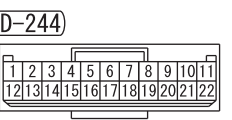

- COMBINATION METER
- DRIVE MODE-SELECTOR
- BRAKE SWITCH
- ELECTRIC PARKING
- GLOVE BOX LAMP
- HAZARD INDICATOR ASSEMBLY
- HAZARD WARNING LAMP SWITCH
- HEATED SEAT SWITCH (SECOND)
- HILL DESCENT CONTROL SWITCH
- MULTIVISION DISPLAY
- OFF-ROAD MODE SELECTOR
- RADIO AND CD PLAYER
- REAR COOLER CONTROL PANEL
- REAR DIFFERENTIAL LOCK SWITCH
- REAR FAN SWITCH
- SELECTOR LEVER ASSEMBLY
- SMARTPHONE LINK DISPLAY AUDIO
- STEERING WHEEL REMOTE CONTROL SWITCH