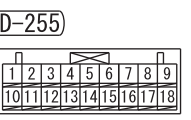

- COMBINATION METER
- DRIVE MODE-SELECTOR
- BRAKE SWITCH
- ELECTRIC PARKING
- GLOVE BOX LAMP
- HAZARD INDICATOR ASSEMBLY
- HAZARD WARNING LAMP SWITCH
- HEATED SEAT SWITCH (SECOND)
- HILL DESCENT CONTROL SWITCH
- MULTIVISION DISPLAY
- OFF-ROAD MODE SELECTOR
- RADIO AND CD PLAYER
- REAR COOLER CONTROL PANEL
- REAR DIFFERENTIAL LOCK SWITCH
- REAR FAN SWITCH
- SELECTOR LEVER ASSEMBLY
- SMARTPHONE LINK DISPLAY AUDIO
- STEERING WHEEL REMOTE CONTROL SWITCH