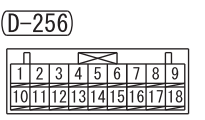

- COMBINATION METER
- DRIVE MODE-SELECTOR
- BRAKE SWITCH
- ELECTRIC PARKING
- GLOVE BOX LAMP
- HAZARD INDICATOR ASSEMBLY
- HAZARD WARNING LAMP SWITCH
- HEATED SEAT SWITCH (SECOND)
- HILL DESCENT CONTROL SWITCH
- MULTIVISION DISPLAY
- OFF-ROAD MODE SELECTOR
- RADIO AND CD PLAYER
- REAR COOLER CONTROL PANEL
- REAR DIFFERENTIAL LOCK SWITCH
- REAR FAN SWITCH
- SELECTOR LEVER ASSEMBLY
- SMARTPHONE LINK DISPLAY AUDIO
- STEERING WHEEL REMOTE CONTROL SWITCH