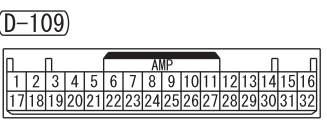

- COMBINATION METER
- DRIVE MODE-SELECTOR
- BRAKE SWITCH
- ELECTRIC PARKING
- GLOVE BOX LAMP
- HAZARD INDICATOR ASSEMBLY
- HAZARD WARNING LAMP SWITCH
- HEATED SEAT SWITCH (SECOND)
- HILL DESCENT CONTROL SWITCH
- MULTIVISION DISPLAY
- OFF-ROAD MODE SELECTOR
- RADIO AND CD PLAYER
- REAR COOLER CONTROL PANEL
- REAR DIFFERENTIAL LOCK SWITCH
- REAR FAN SWITCH
- SELECTOR LEVER ASSEMBLY
- SMARTPHONE LINK DISPLAY AUDIO
- STEERING WHEEL REMOTE CONTROL SWITCH