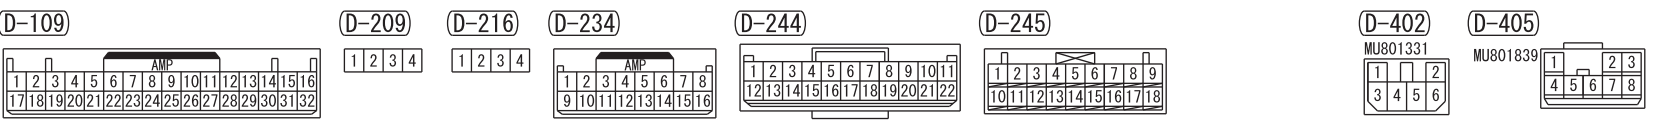

- ASC OFF SWITCH
- COMBINATION METER
- DRIVE MODE-SELECTOR
- ELECTRIC PARKING BRAKE SWITCH
- GLOVE BOX LAMP
- HAZARD INDICATOR ASSEMBLY
- HAZARD WARNING LAMP SWITCH
- HILL DESCENT CONTROL SWITCH
- MULTIVISION DISPLAY
- OFF-ROAD MODE SELECTOR
- RADIO AND CD PLAYER
- REAR COOLER CONTROL PANEL
- REAR FAN SWITCH
- SMARTPHONE LINK DISPLAY AUDIO
- SONAR SWITCH
- STEERING WHEEL REMOTE CONTROL SWITCH

Wire colour code
 B : Black LG : Light green G : Green L : Blue W : White Y : Yellow SB : Sky blue BR : Brown
 O : Orange GR : Grey R : Red P : Pink V : Violet PU : Purple SI : Silver BE : Beige