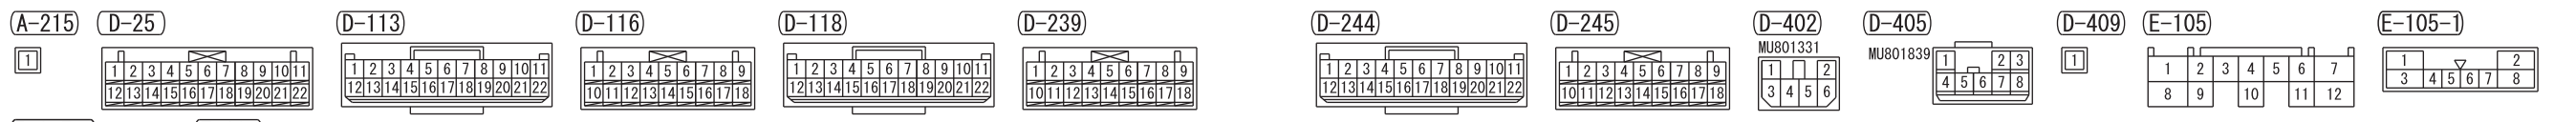

Wire colour code
B : Black LG : Light green G : Green L : Blue W : White Y : Yellow SB : Sky blue BR : Brown
O : Orange GR : Grey R : Red P : Pink V : Violet PU : Purple SI : Silver BE : Beige

HHM15X66AC