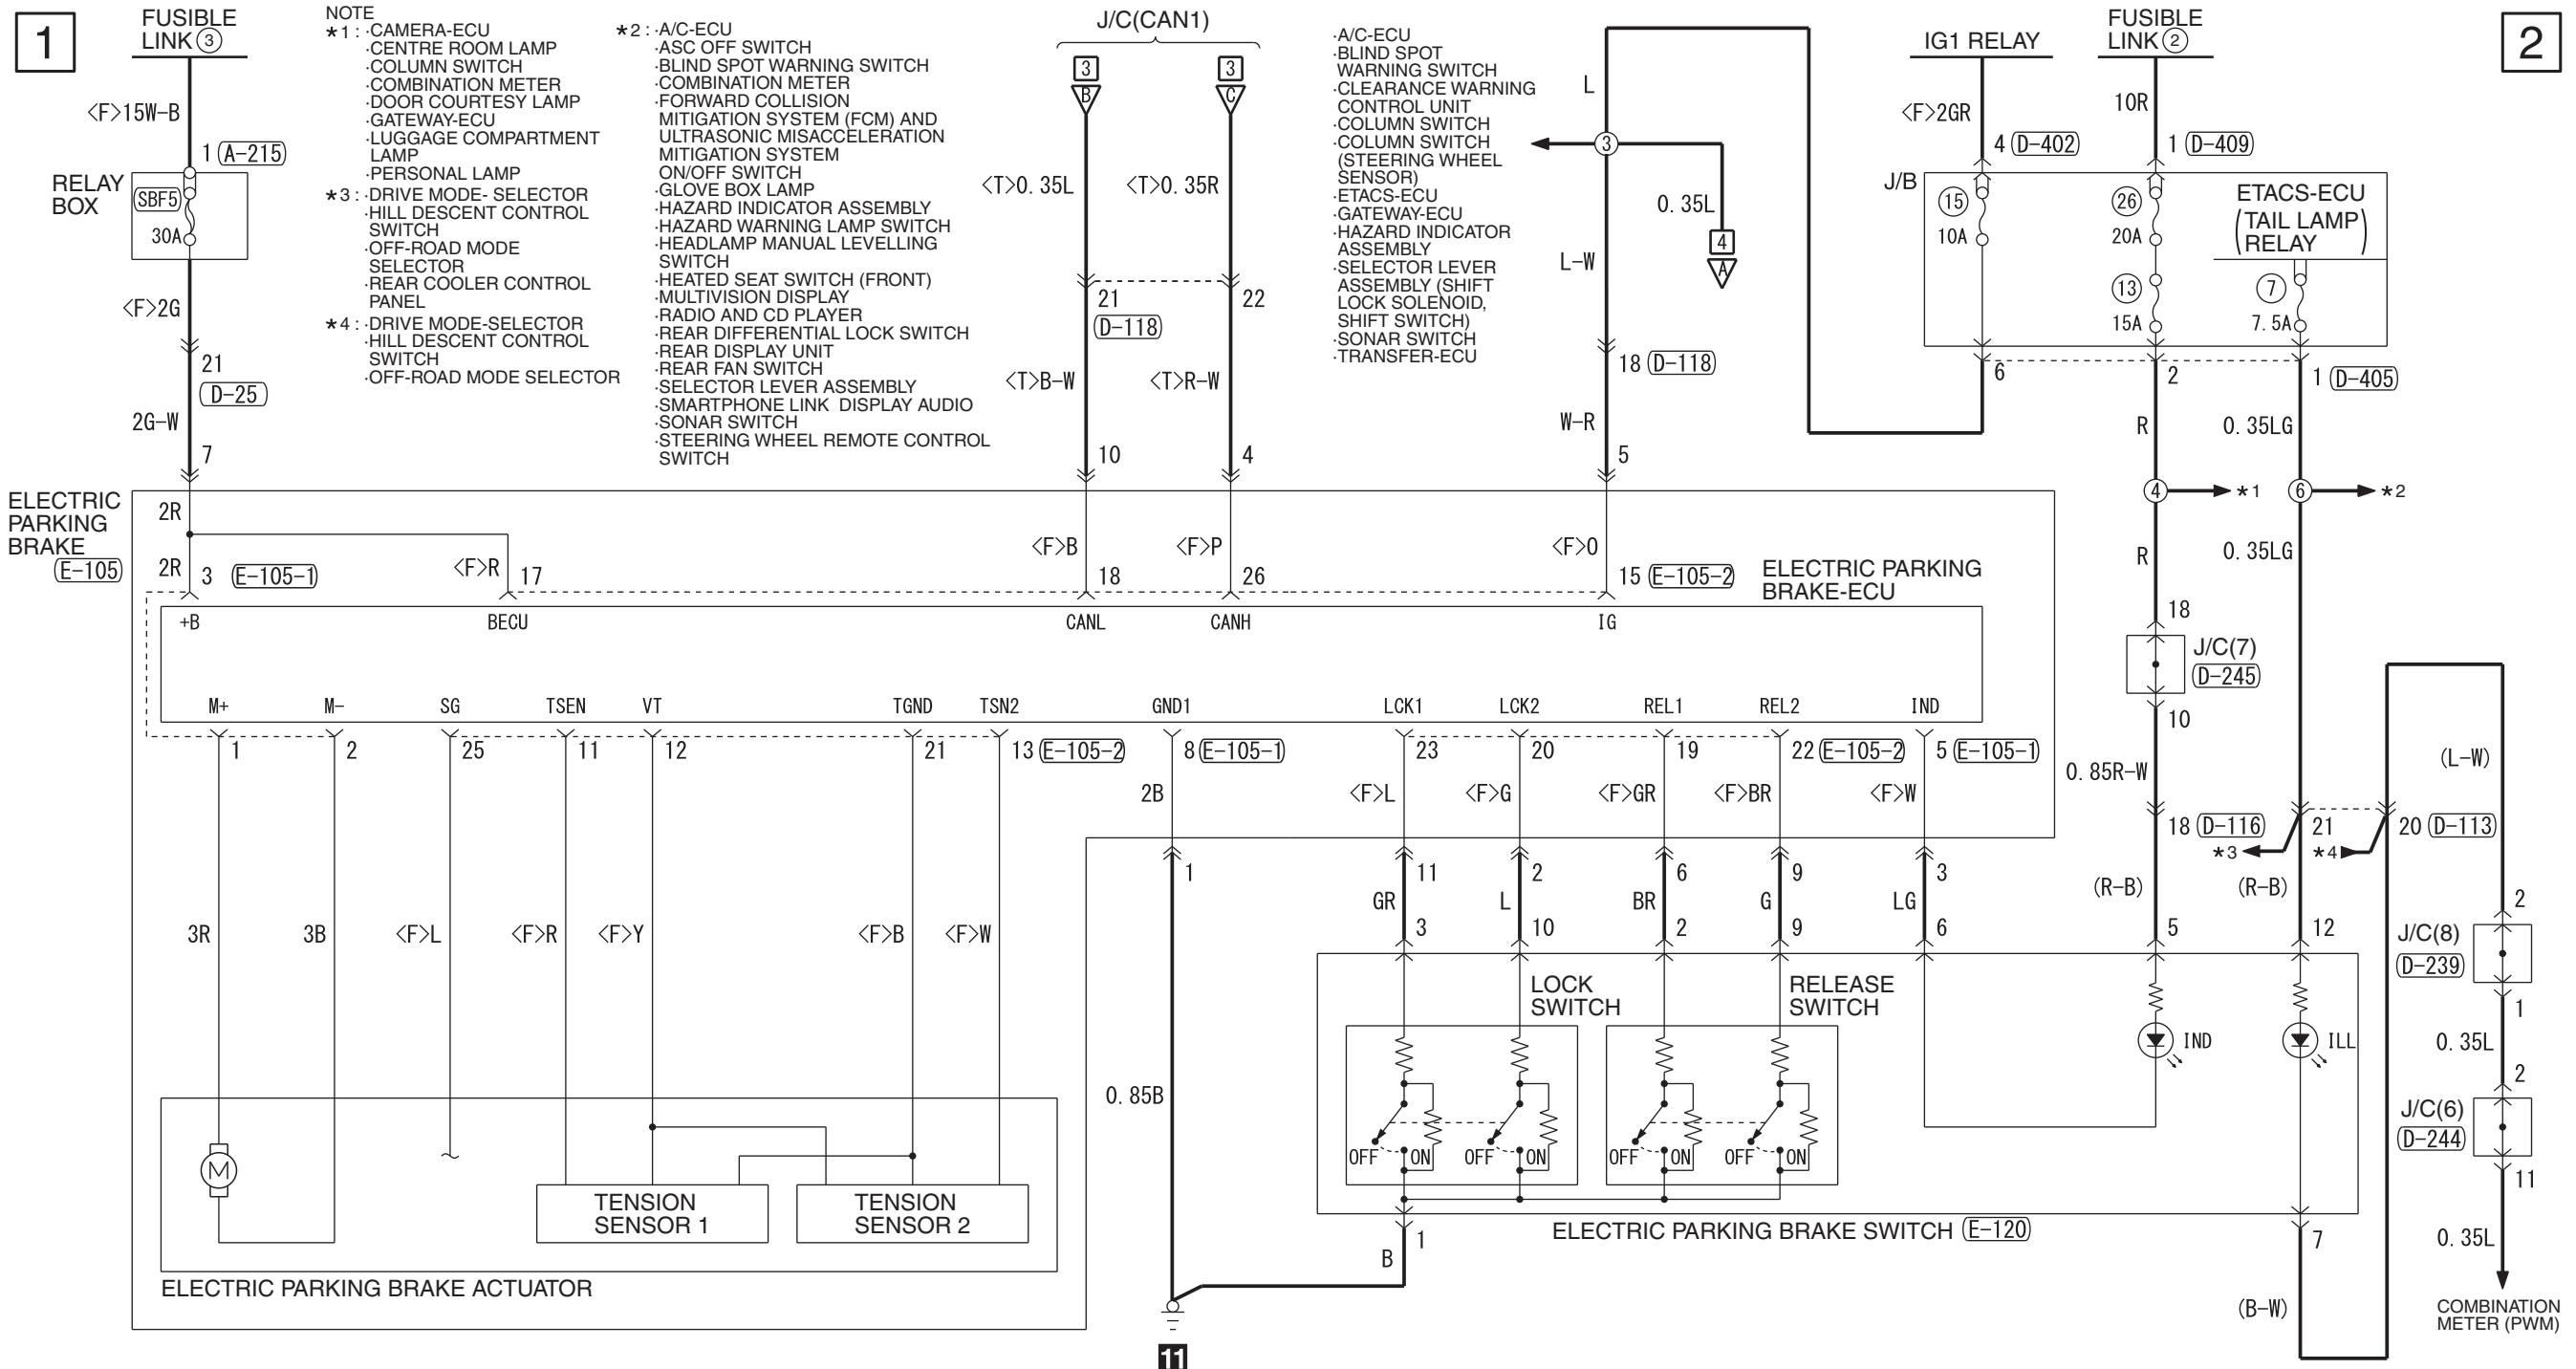

Wire colour code
B : Black LG : Light green G : Green L : Blue W : White Y : Yellow SB : Sky blue BR : Brown
O : Orange GR : Grey R : Red P : Pink V : Violet PU : Purple SI : Silver BE : Beige

HHM15X66AC