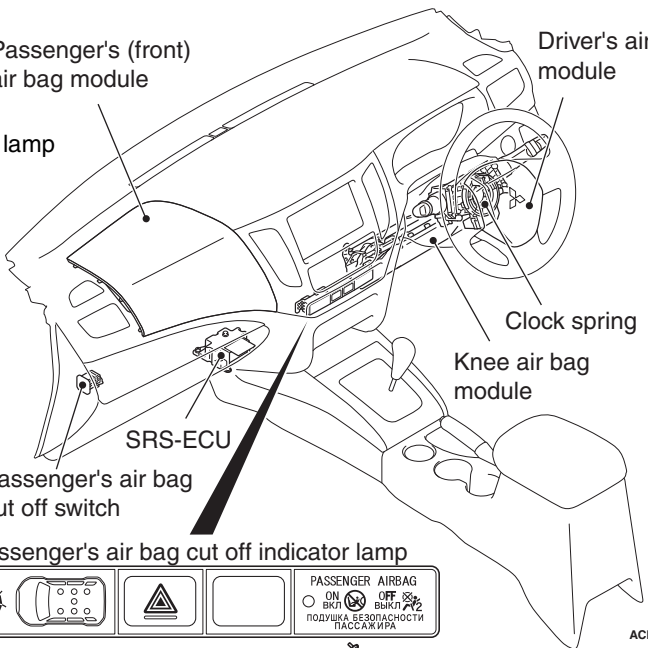

ACE01349

Passenger's (front) air bag module

Driver's air bag module

SRS warning lamp

Clock spring

Knee air bag module

SRS-ECU

Passenger's air bag cut off switch

Passenger's air bag cut off indicator lamp

ACE01661

Curtain air bag module

Front impact sensor

Side impact sensor

ACE01663

Side-airbag module

Lap pre-tensioner