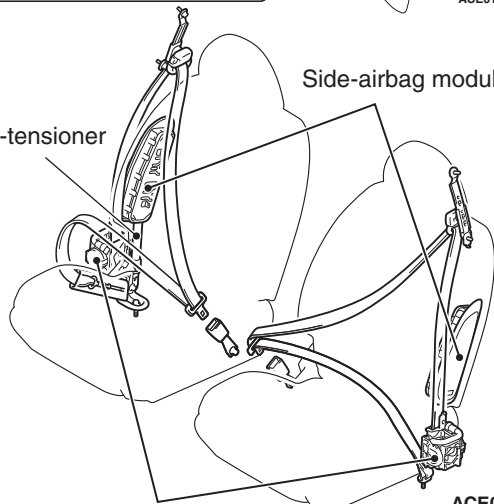

ACE01349

Passenger's (front) air bag module

Driver's air bag module

SRS warning lamp

Clock spring

Knee air bag module

SRS-ECU

Passenger's air bag cut off switch

Passenger's air bag cut off indicator lamp

ACE01661

Curtain air bag module

Front impact sensor

Side impact sensor

ACE01663

Side-airbag module

Lap pre-tensioner