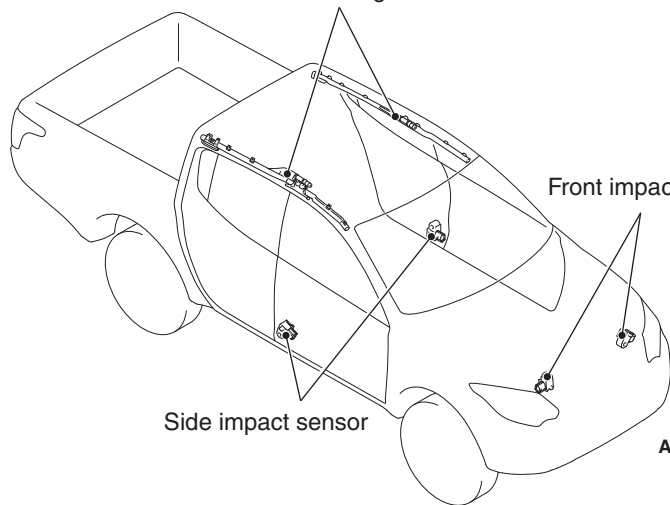

ACE01349

Passenger's (front) air bag module

Driver's air bag module

SRS warning lamp

Clock spring

Knee air bag module

SRS-ECU

Passenger's air bag cut off switch

Passenger's air bag cut off indicator lamp

ACE01661

Curtain air bag module

Front impact sensor

Side impact sensor

ACE01663

Side-airbag module

Lap pre-tensioner