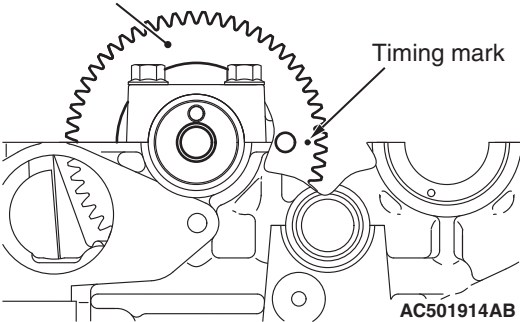

Exhaust camshaft

Timing mark

AC501914AB