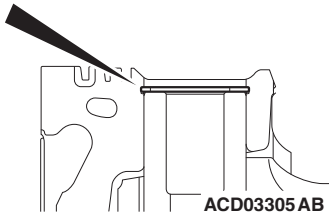

Snap ring

Shear drop

ACD03305 AB