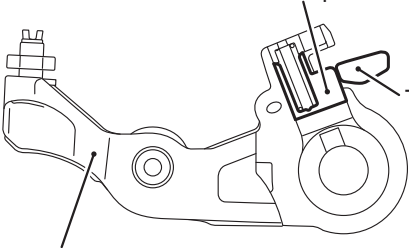

Rocker arm piston

T-lever

Rocker arm for low speed

AK802492AB