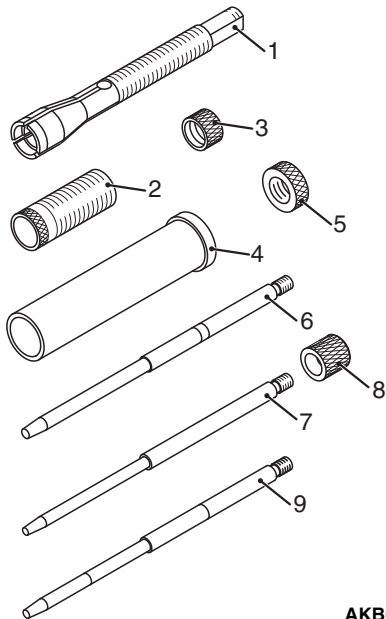

# Valve stem seal installer adjustable (MB992922)

AKB00106AE