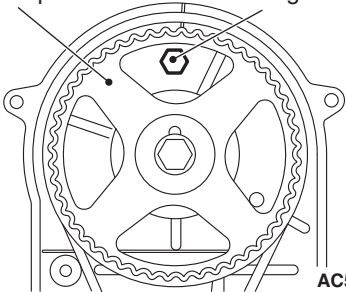

Timing belt rear cover
mounting bolt

Camshaft sprocket

AC502870AB