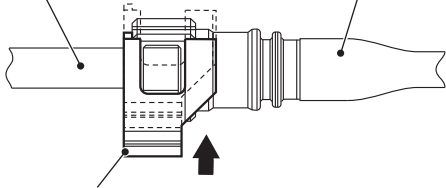

Fuel line pipe

Fuel high-pressure hose

Double lock of the connector

AC511510AB