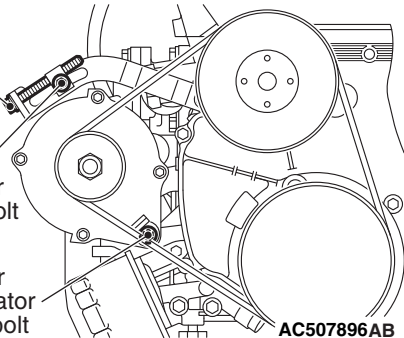

Adjusting
bolt

Alternator
locking bolt

Nut for
alternator
pivot bolt

AC507896AB