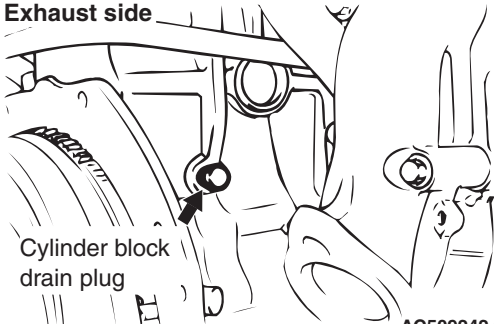

Exhaust side

**Cylinder block
drain plug**

AC509242 AB