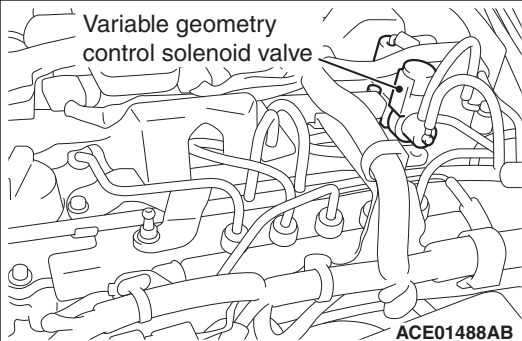

Variable geometry
control solenoid valve

ACE01488AB