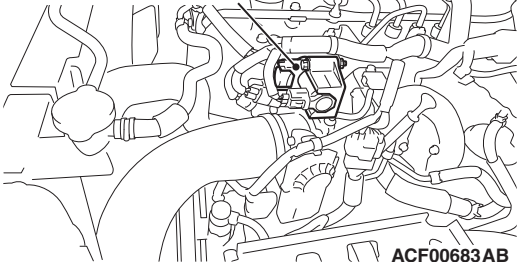

Variable geometry
control solenoid valve

ACF00683AB