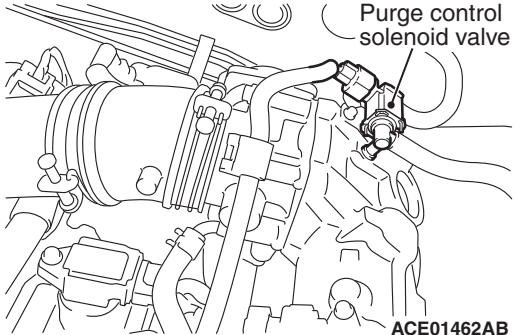

Purge control  
solenoid valve

**ACE01462AB**