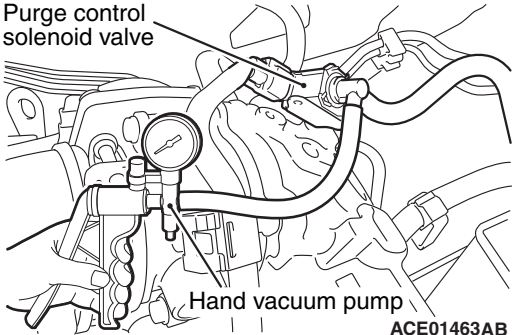

Purge control
solenoid valve

Hand vacuum pump

ACE01463AB