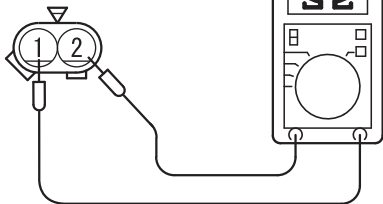

Equipment side
connector

No.2 exhaust gas
temperature sensor

ACE01578AB