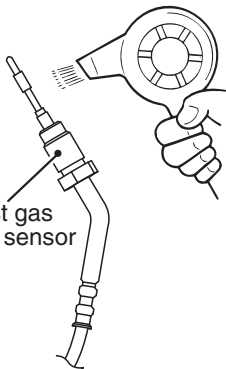

Equipment side
connector

No.2 exhaust gas
temperature sensor

ACE01578AB