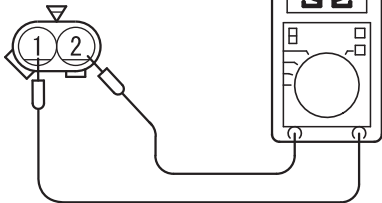

Equipment side  
connector

No.3 exhaust gas  
temperature sensor

ACE01579AB