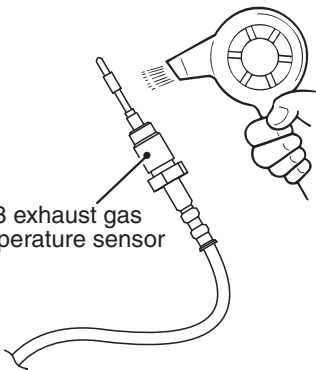

Equipment side  
connector

No.3 exhaust gas  
temperature sensor

ACE01579AB