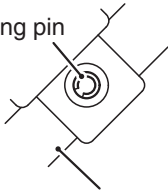

Change shifter

Spring pin

Change shifter

3 – 5 mm

Spring pin

AK600004AB