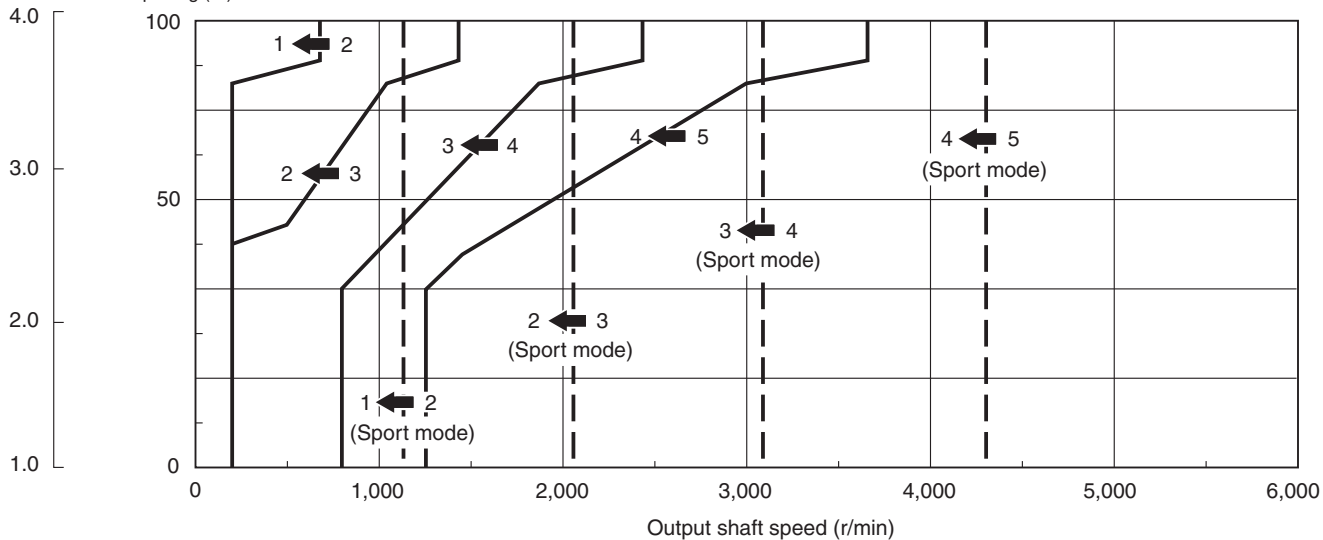

Accelerator pedal opening voltage (V)

Accelerator pedal opening (%)

Tire size: 265/70R16

0 50 100 150 200

Tire size: 205R16C

0 50 100 150 200

Vehicle speed (km/h)

ACE02000AB