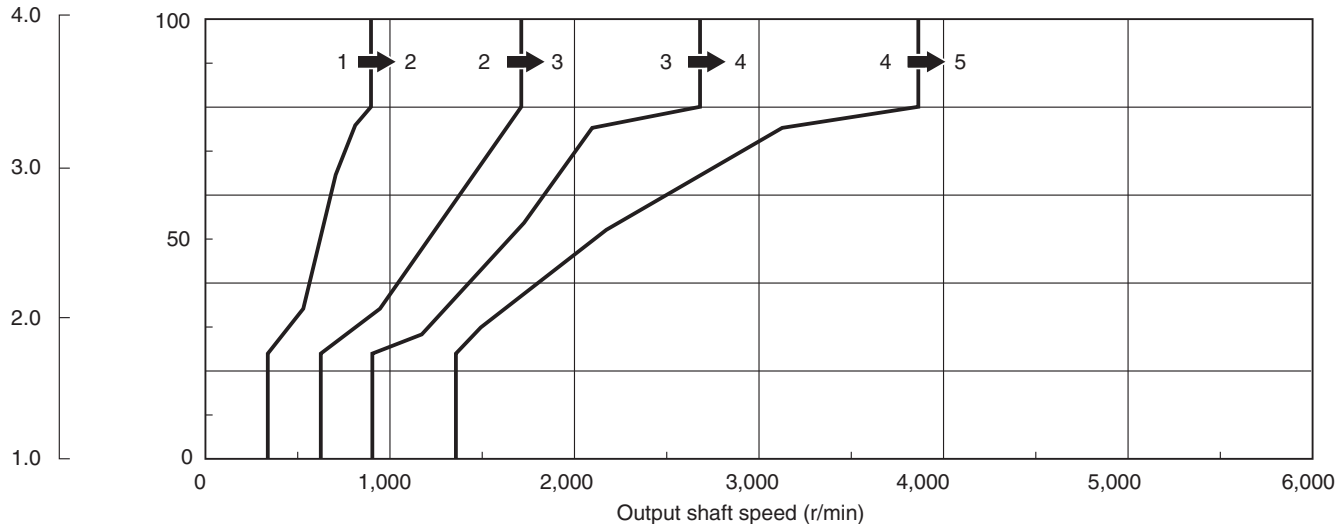

Accelerator pedal opening voltage (V)

Accelerator pedal opening (%)

Tire size: 265/70R16

Tire size: 205R16C